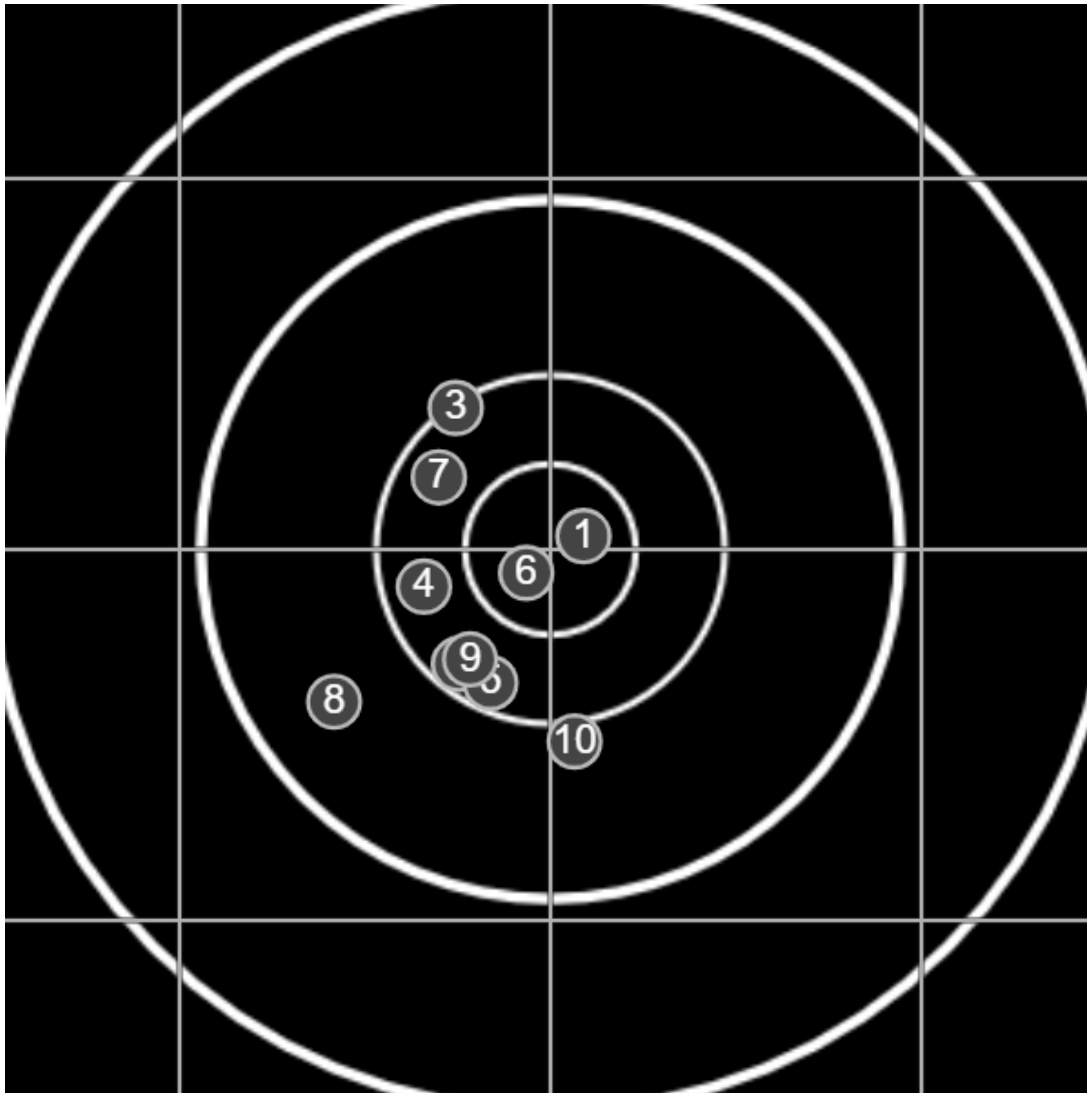

**SILVER
MOUNTAIN
TARGETS**
Made in Canada

true
Sat Mar 12 2022
13:18:50

BRC Club Shoot
C R Kelly Cup
800yards

BRC T4 [-64]
AU-LR

Group: 246.5 mm
(216.7w x 173.6h)

(F)
Shooter
Mal Wright [m24]

55.1

FINAL
v: 1954, sd: 10.1

#	fps	score
10	1975	5
9	1962	5
8	1952	6
7	1943	5
6	1948	6
5	1948	5
4	1966	X
3	1950	5
2	1943	6
1	1950	6

**SILVER
MOUNTAIN
TARGETS**
Made in Canada

true
Sat Mar 12 2022
13:43:57

BRC Club Shoot
C R Kelly Cup
800yards

BRC T4 [-64]
AU-LR

Group: 254.3 mm
(179.1w x 239.6h)

(F)
Shooter
Mal Wright [m24]

58.2

FINAL
v: 1941, sd: 14.4

#	fps	score
10	1924	5
9	1943	6
8	1967	5
7	1939	6
6	1954	X
5	1945	6
4	1949	6
3	1948	6
2	1915	6
1	1928	X