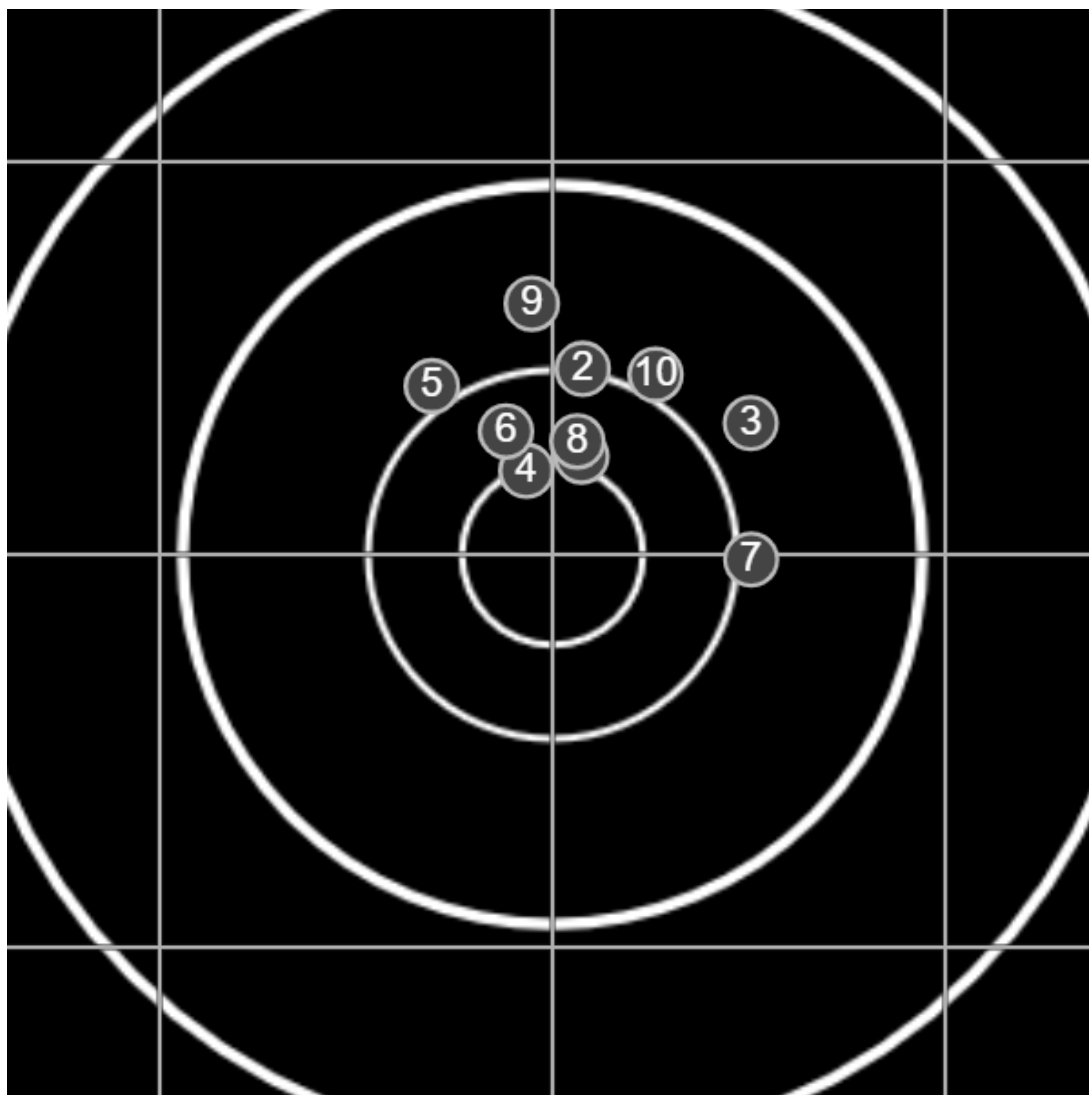

**SILVER
MOUNTAIN
TARGETS**
Made in Canada

true
Sat Mar 12 2022
13:18:50

BRC Club Shoot
C R Kelly Cup
800yards

BRC T4 [-64]
AU-LR

Group: 246.5 mm
(216.7w x 173.6h)

(F)
Shooter
Mal Wright [m24]

55.1

FINAL
v: 1954, sd: 10.1

#	fps	score
10	1975	5
9	1962	5
8	1952	6
7	1943	5
6	1948	6
5	1948	5
4	1966	X
3	1950	5
2	1943	6
1	1950	6

**SILVER
MOUNTAIN
TARGETS**
Made in Canada

true
Sat Mar 12 2022
13:43:57

BRC Club Shoot
C R Kelly Cup
800yards

BRC T4 [-64]
AU-LR

Group: 254.3 mm
(179.1w x 239.6h)

(F)
Shooter
Mal Wright [m24]

58.2

FINAL
v: 1941, sd: 14.4

#	fps	score
10	1924	5
9	1943	6
8	1967	5
7	1939	6
6	1954	X
5	1945	6
4	1949	6
3	1948	6
2	1915	6
1	1928	X