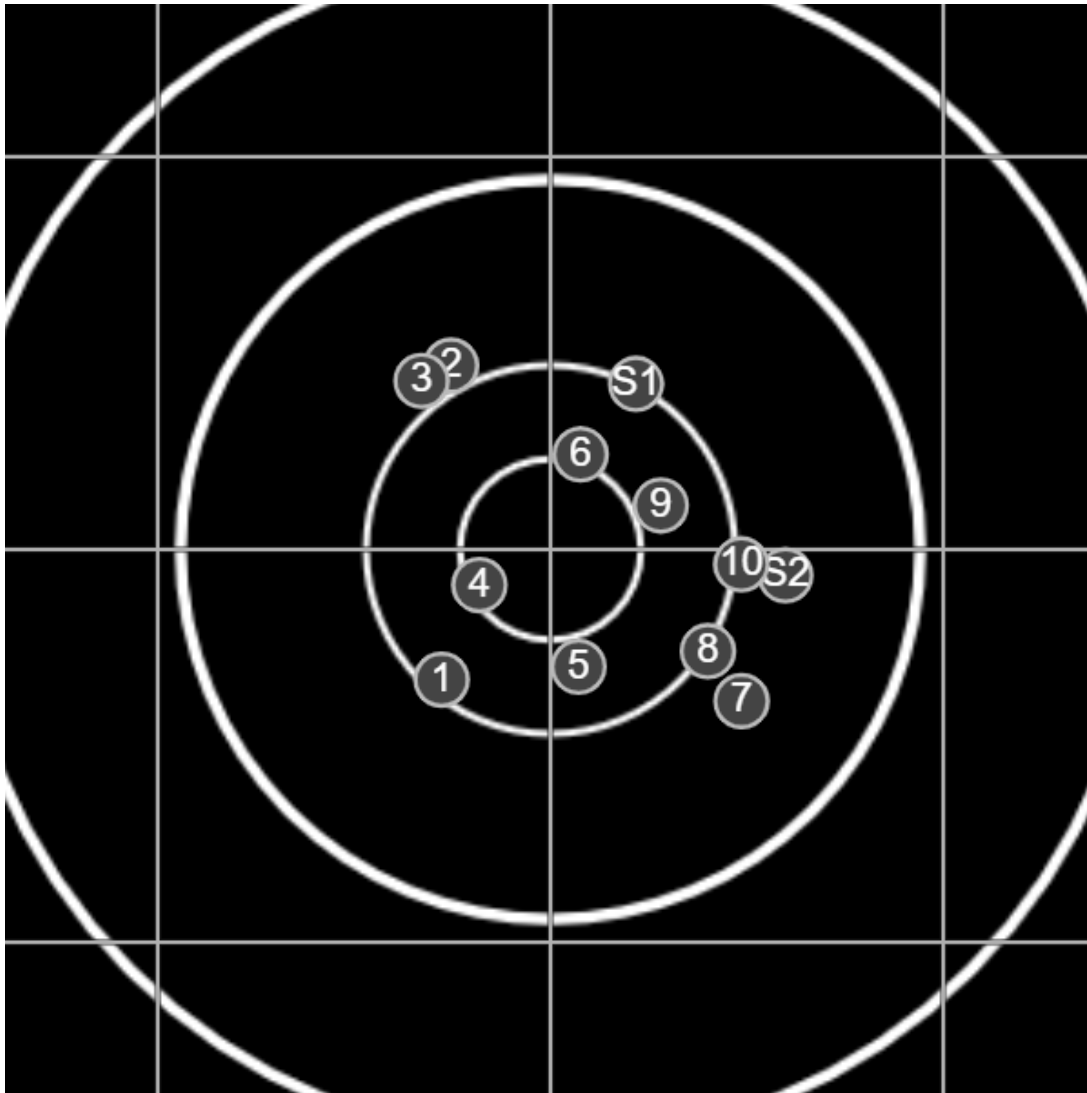

BRC Club Shoot
C R Kelly Cup
800yards

BRC T6 [-64]
AU-LR

Group: 307.3 mm
(217.2w x 227.7h)

(F)

Shooter
Phil Mahon [m11]

57.1

FINAL
v: 1633, sd: 20.0

#	fps	score
10	1647	6
9	1651	6
8	1628	6
7	1618	5
6	1657	6
5	1635	6
4	1650	X
3	1627	5
2	1627	5
1	1585	6
S2	1621	(5)
S1	1637	(6)