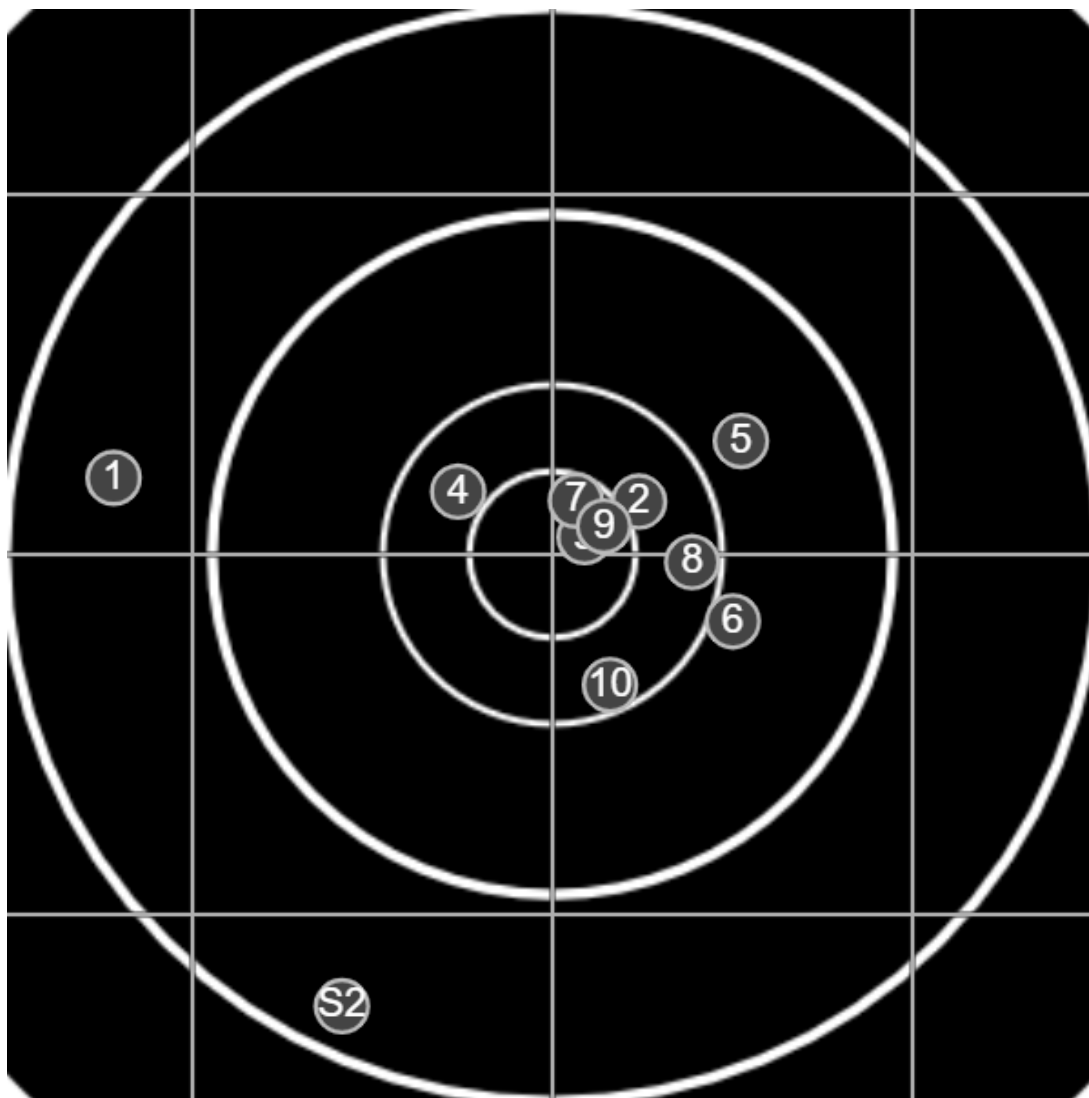

**SILVER
MOUNTAIN
TARGETS**
Made in Canada

true
Sat Mar 12 2022
12:47:38

BRC Club Shoot
C R Kelly Cup
800yards

BRC T6 [-64]
AU-LR

Group: 469.0 mm
(462.9w x 180.1h)

(F)

Shooter
Phil Mahon [m11]

56.3

FINAL

v: 1615, sd: 8.7

#	fps	score
10	1597	6
9	1609	X
8	1614	6
7	1624	X
6	1616	5
5	1620	5
4	1616	6
3	1606	X
2	1628	6
1	1619	4
S2	1621	(4)
S1	1621	(3)

**SILVER
MOUNTAIN
TARGETS**
Made in Canada

true
Sat Mar 12 2022
13:27:50