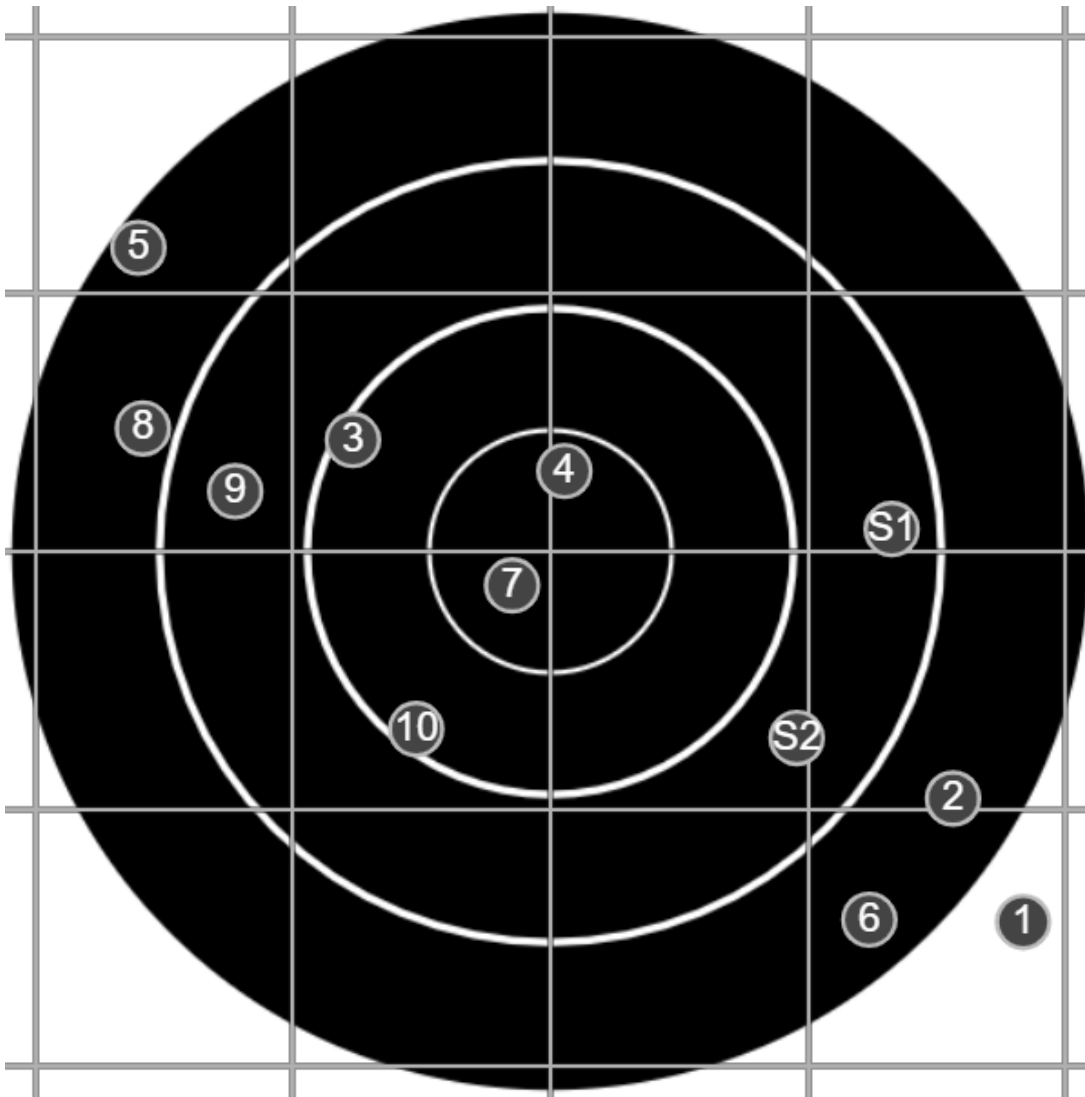

**SILVER
MOUNTAIN
TARGETS**
Made in Canada

true
Sat Mar 12 2022
13:14:33

BRC Club Shoot
C R Kelly Cup
800yards

BRC T6 [-64]
AU-LR

Group: 1148.4 mm
(913.4w x 696.0h)

(Iron)

Shooter
Ron Gibson [m05]

38.2

FINAL
v: 1542, sd: 12.6

#	fps	score
10	1545	5
9	1539	4
8	1544	3
7	1538	V
6	1567	3
5	1536	3
4	1513	V
3	1546	5
2	1543	3
1	1549	2
S2	1551	(4)
S1	1566	(4)