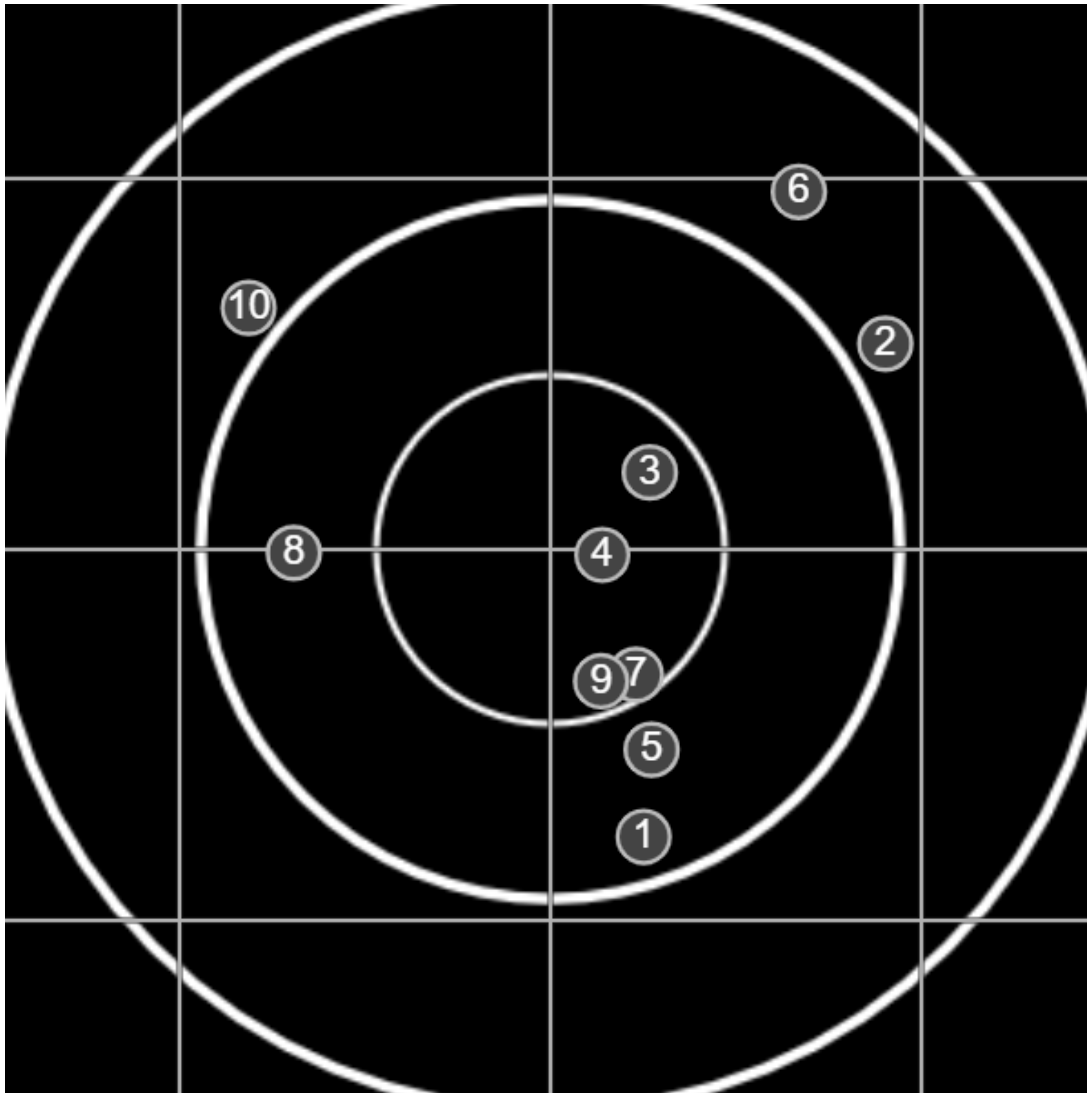

BRC Club Shoot
C R Kelly Cup
800yards

BRC T6 [-64]
AU-LR

Group: 476.5 mm
(457.2w x 463.3h)

(Iron)
Shooter
Ron Gibson [m05]

47.4

FINAL
v: 1699, sd: 13.4

#	fps	score
10	1689	4
9	1703	V
8	1712	5
7	1705	V
6	1722	4
5	1708	5
4	1706	V
3	1689	V
2	1679	4
1	1681	5
S1	1677	(2)