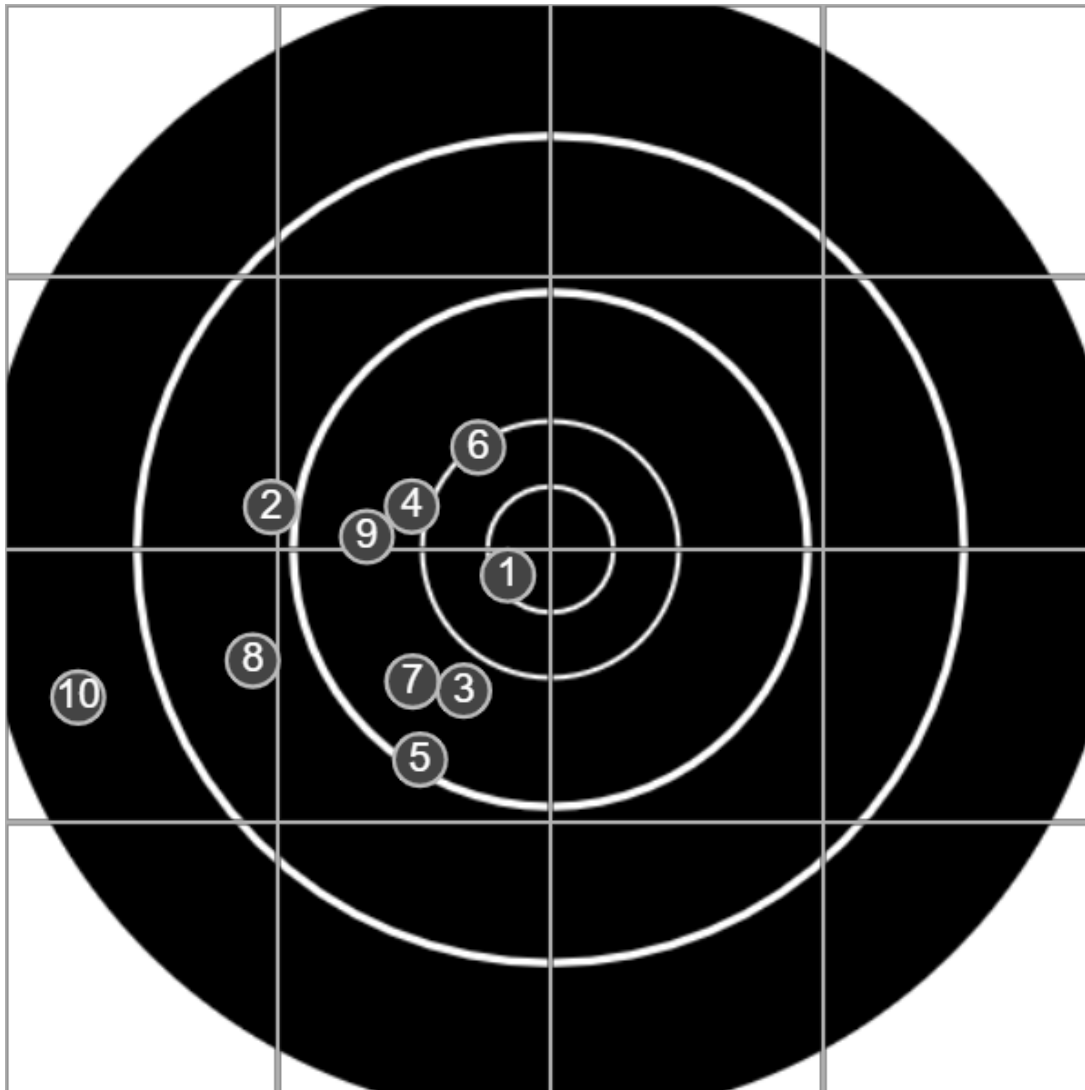

**SILVER
MOUNTAIN
TARGETS**
Made in Canada

true
Sat Mar 26 2022
14:33:59

BRC Club Shoot
C R Kelly Cup
900yards

BRC T4 [-62]
AU-LR

Group: 460.4 mm
(419.4w x 304.7h)

(F)
Shooter
Auskir Berryman [m17]

48.1

FINAL
v: 1306, sd: 13.4