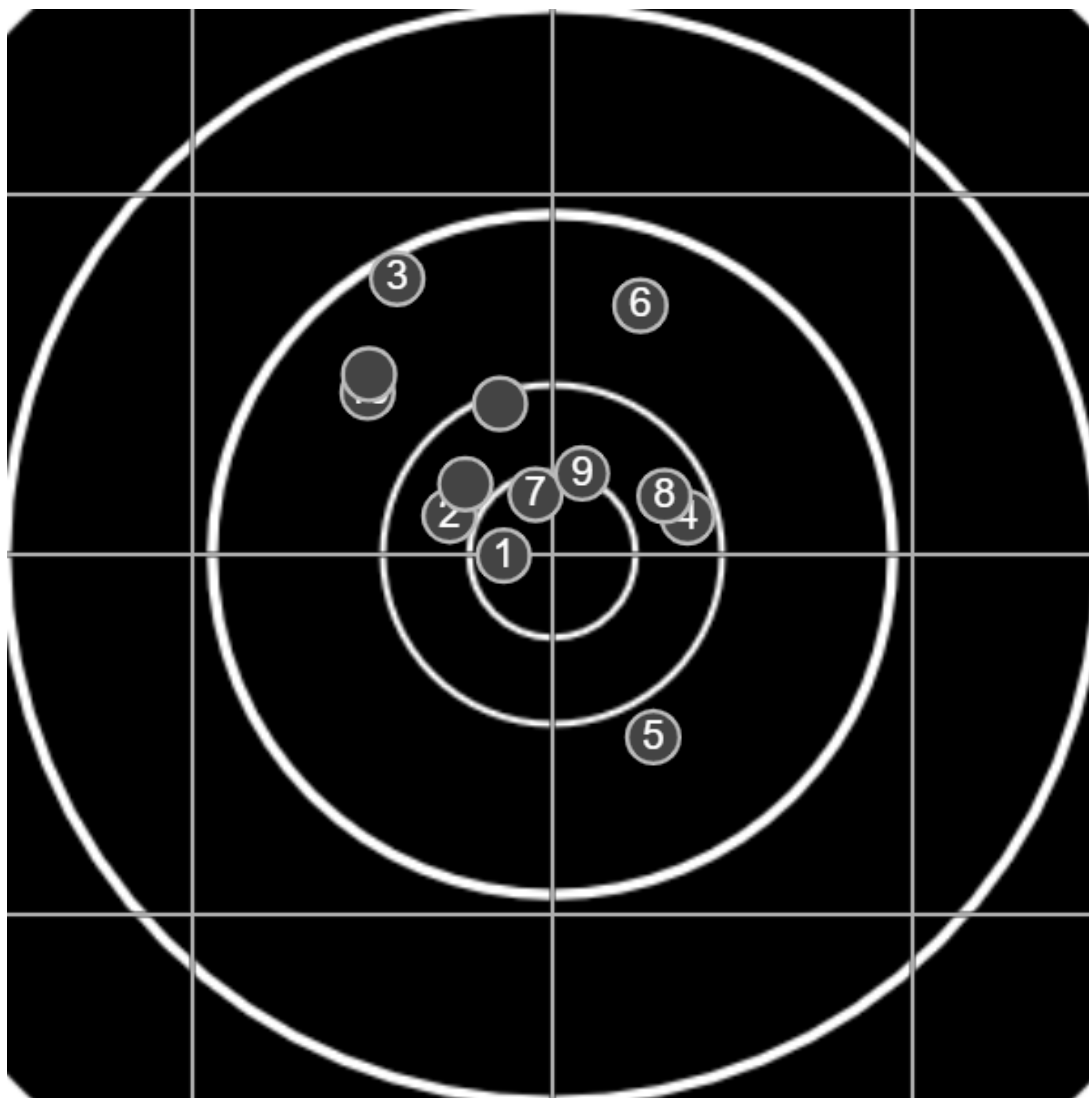

true  
Sat Mar 26 2022  
15:04:44

**BRC Club Shoot**  
C R Kelly Cup  
900yards

**BRC T4 [-62]**  
AU-LR

Group: 387.5 mm  
(236.0w x 338.3h)

(F)

**Shooter**  
Geoff Willis [m06]

**56.3**

**FINAL**  
v: 1658, sd: 14.4