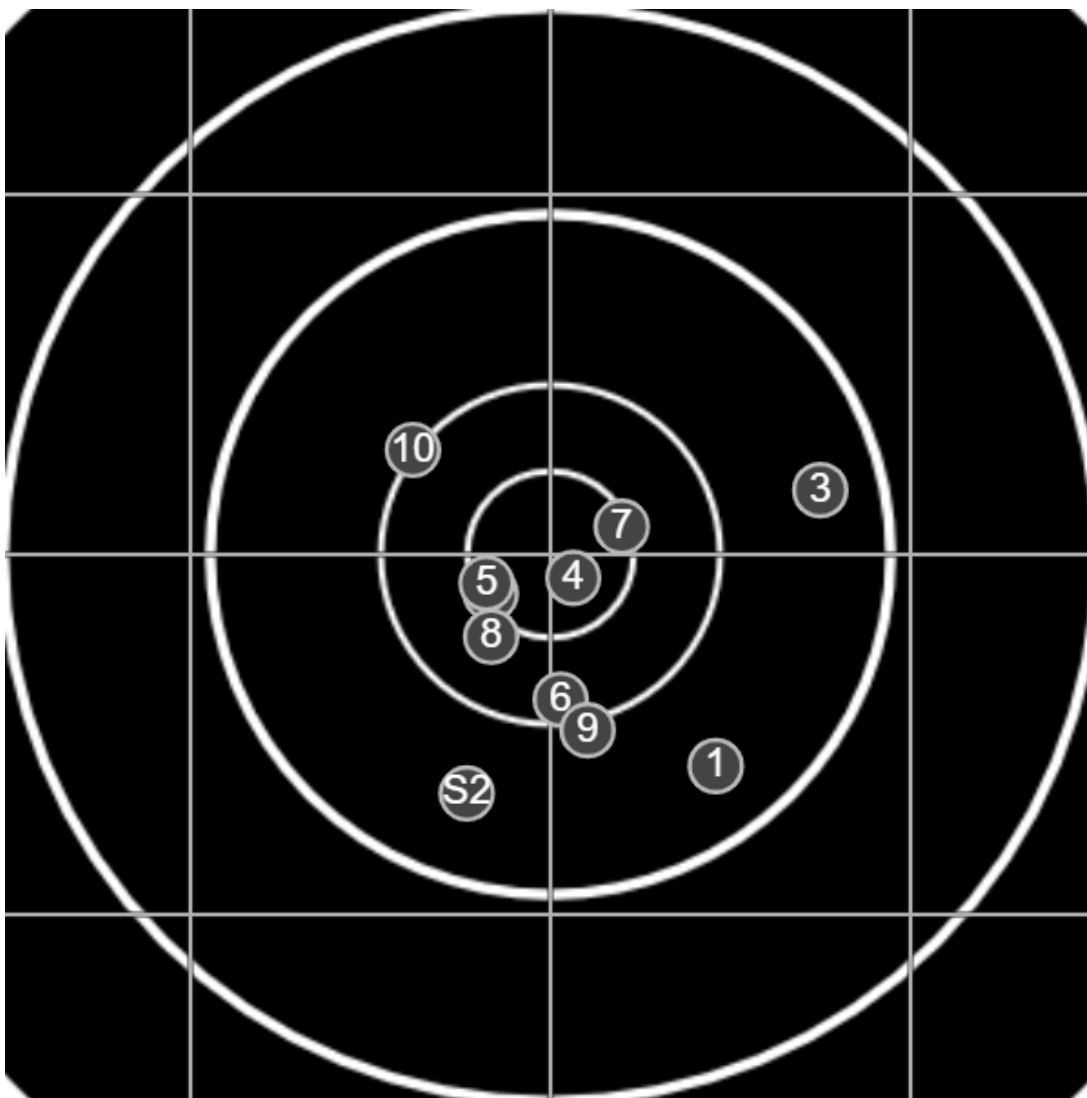

**SILVER  
MOUNTAIN  
TARGETS**  
Made in Canada

true  
Sat Mar 26 2022  
14:25:52

**BRC Club Shoot**  
C R Kelly Cup  
900yards

**BRC T4 [-62]**  
AU-LR

Group: 323.1 mm  
(300.6w x 233.3h)

(F)

**Shooter**  
Geoff Willis [m06]

**57.4**

**FINAL**  
v: 1679, sd: 37.7

#	fps	score
10	1666	6
9	1649	5
8	1665	6
7	1672	X
6	1665	6
5	1668	X
4	1682	X
3	1676	5
2	1789	X*
1	1659	5
S2	1667	(5)
S1	1683	(3)

**SILVER  
MOUNTAIN  
TARGETS**  
Made in Canada

true  
Sat Mar 26 2022  
15:04:44

**BRC Club Shoot**  
C R Kelly Cup  
900yards

**BRC T4 [-62]**  
AU-LR

Group: 387.5 mm  
(236.0w x 338.3h)

(F)

**Shooter**  
Geoff Willis [m06]

**56.3**

**FINAL**  
v: 1658, sd: 14.4