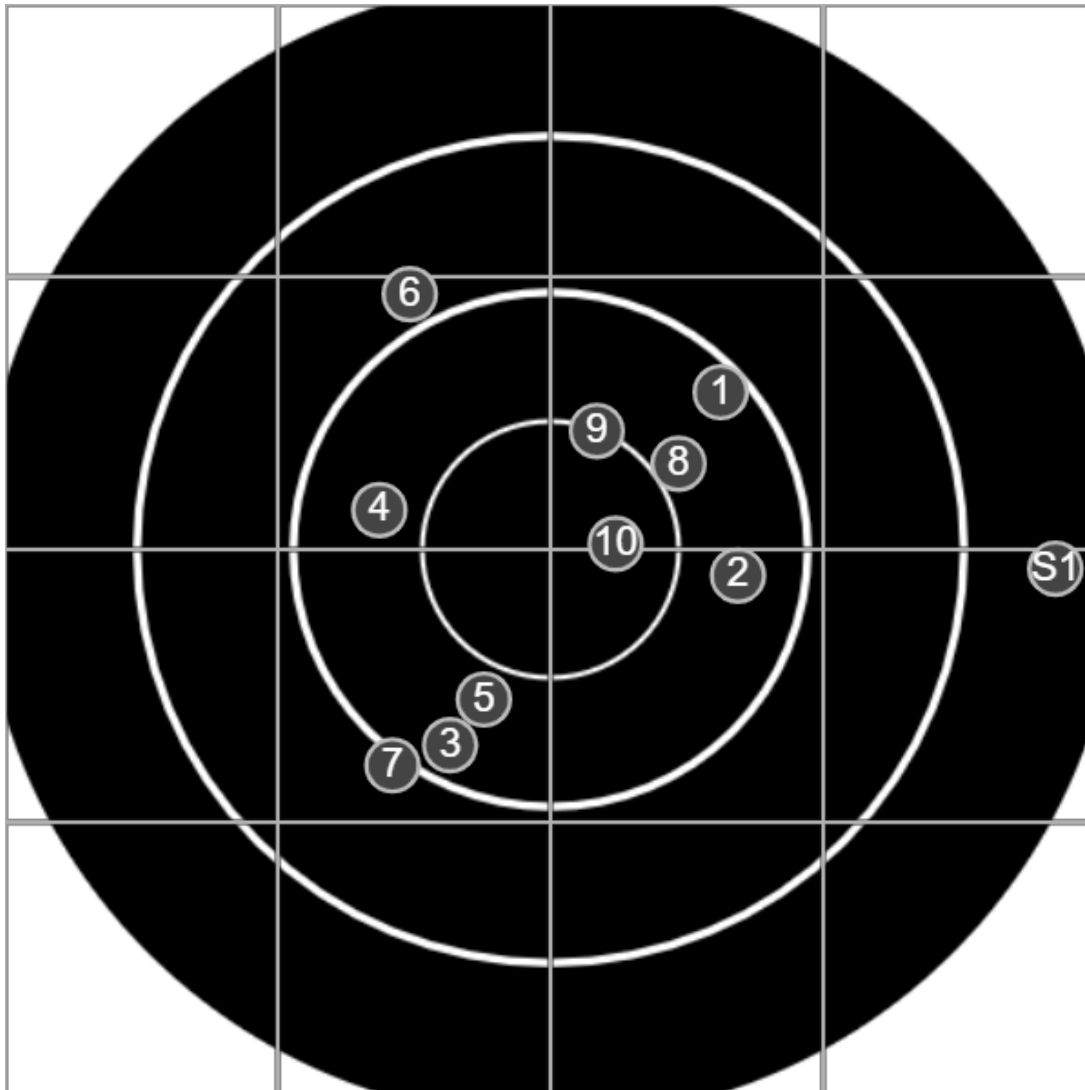

**SILVER
MOUNTAIN
TARGETS**
Made in Canada

true
Sat Mar 26 2022
14:16:25

BRC Club Shoot
C R Kelly Cup
900yards

BRC T4 [-62]
AU-LR

Group: 484.9 mm
(349.9w x 459.8h)

(Iron)
Shooter
Gordon Shepherd [m02]

48.2

FINAL
v: 1406, sd: 11.8

BRC T4 [-62]
AU-LR

Group: 499.2 mm
(496.0w x 471.7h)

(Iron)
Shooter
Gordon Shepherd [m02]

48.2

FINAL
v: 1409, sd: 15.0

#	fps	score
10	1398	5
9	1435	V
8	1396	5
7	1380	5
6	1414	4
5	1427	V
4	1415	5
3	1404	4
2	1405	5
1	1413	5