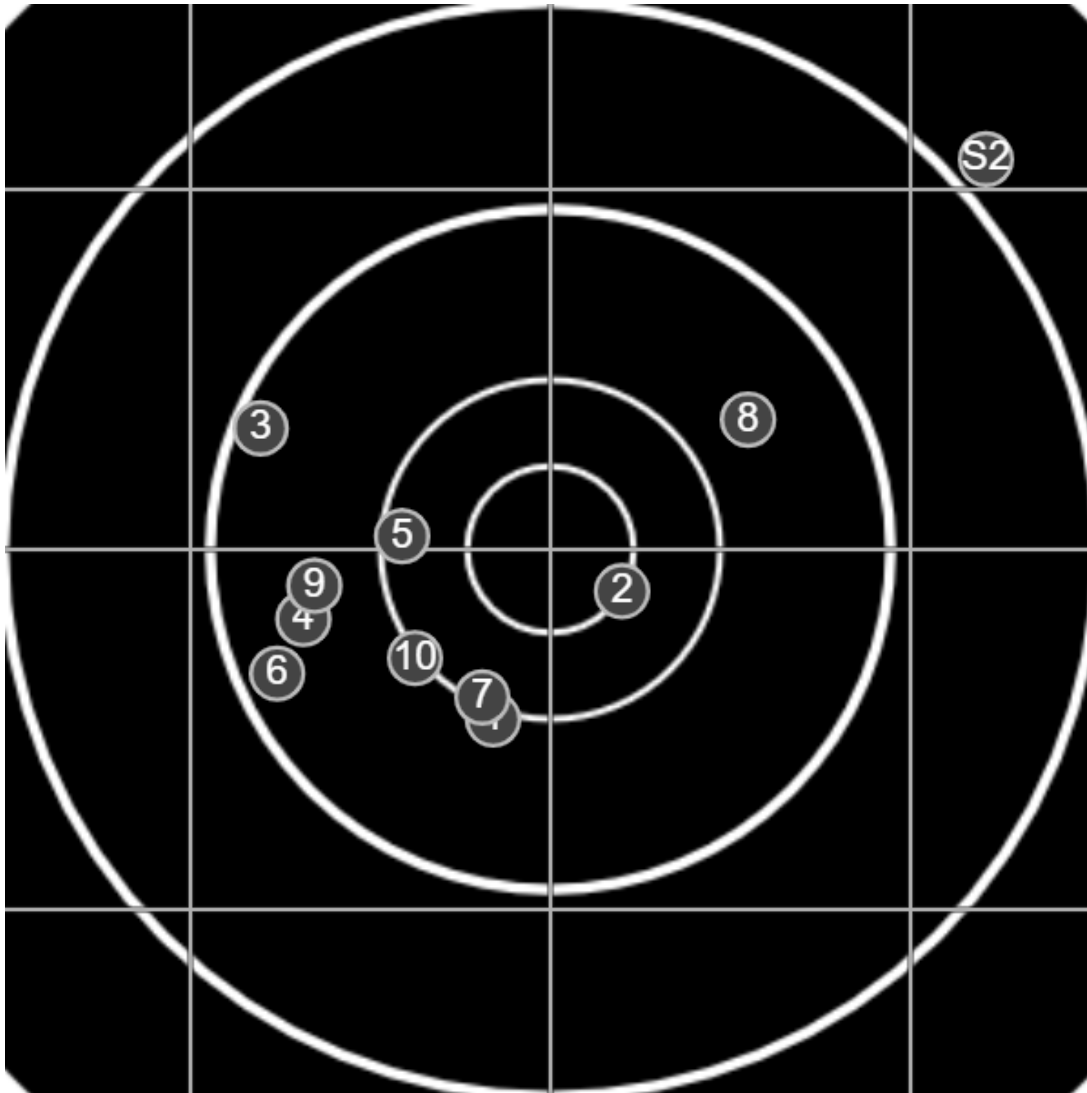

**SILVER
MOUNTAIN
TARGETS**
Made in Canada

true
Sat Mar 26 2022
15:26:17

BRC Club Shoot
C R Kelly Cup
900yards

BRC T4 [-62]
AU-LR

Group: 394.7 mm
(359.7w x 221.2h)

(F)

Shooter
Graham Willis [m08]

54.1

FINAL
v: 1425, sd: 11.6

#	fps	score
10	1431	6
9	1413	5
8	1421	5
7	1450	6
6	1417	5
5	1433	6
4	1410	5
3	1434	5
2	1417	X
1	1427	5
S2	1425	(3)
S1	0	(0)