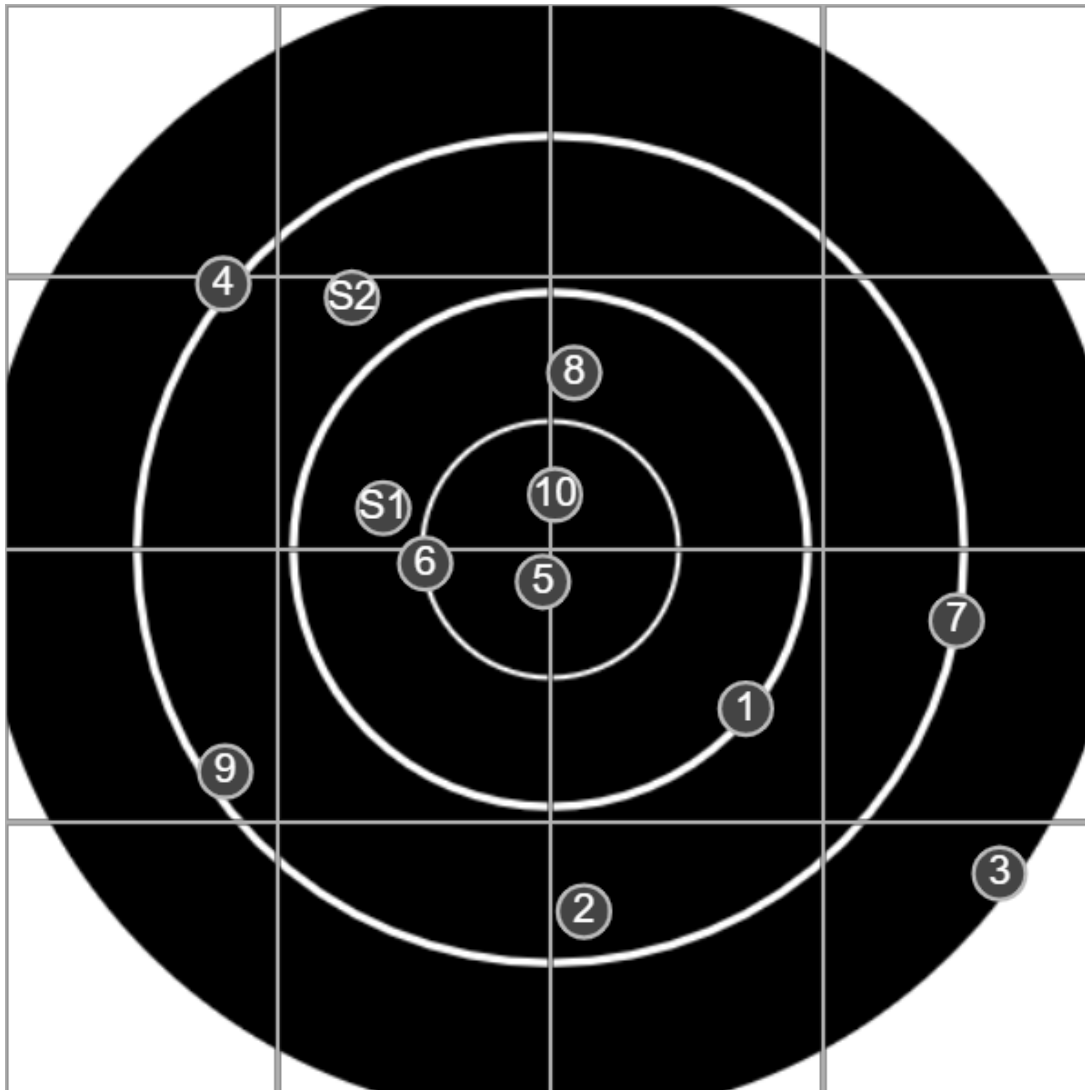

**SILVER
MOUNTAIN
TARGETS**
Made in Canada

true
Sat Mar 26 2022
14:45:07

BRC Club Shoot
C R Kelly Cup
900yards

BRC T6 [-62]
AU-LR

Group: 951.3 mm
(757.6w x 612.3h)

(Iron)
Shooter
John Coghill [m15]

44.3

FINAL
v: 1305, sd: 17.8