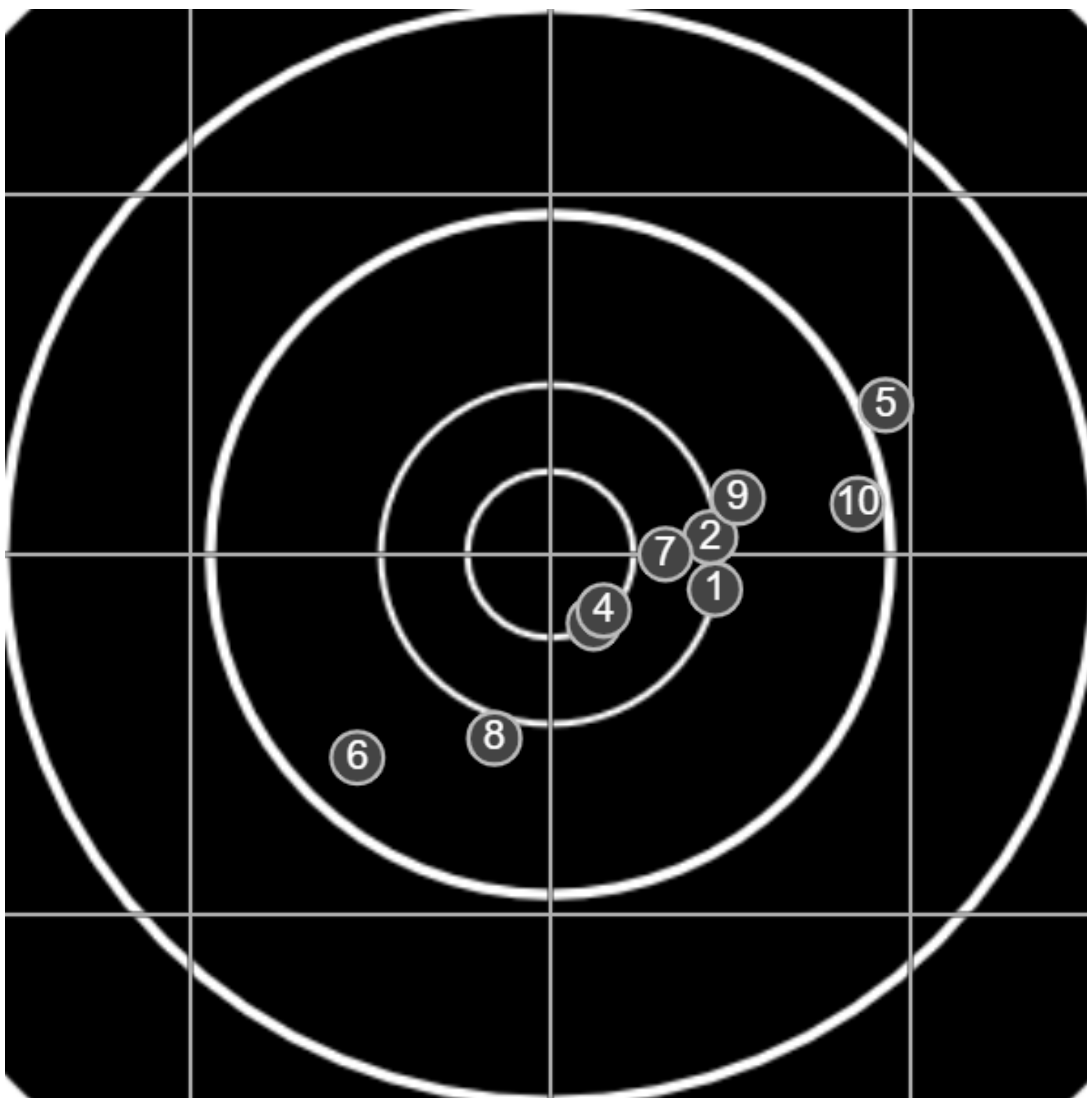

BRC Club Shoot
C R Kelly Cup
900yards

BRC T4 [-62]
AU-LR

Group: 468.6 mm
(389.8w x 260.1h)

(F)
Shooter
Nick Webster [m12]

54.2

FINAL
v: 1390, sd: 7.5

#	fps	score
10	1396	5
9	1384	5
8	1381	5
7	1390	6
6	1387	5
5	1404	4
4	1393	X
3	1400	X
2	1389	6
1	1380	6