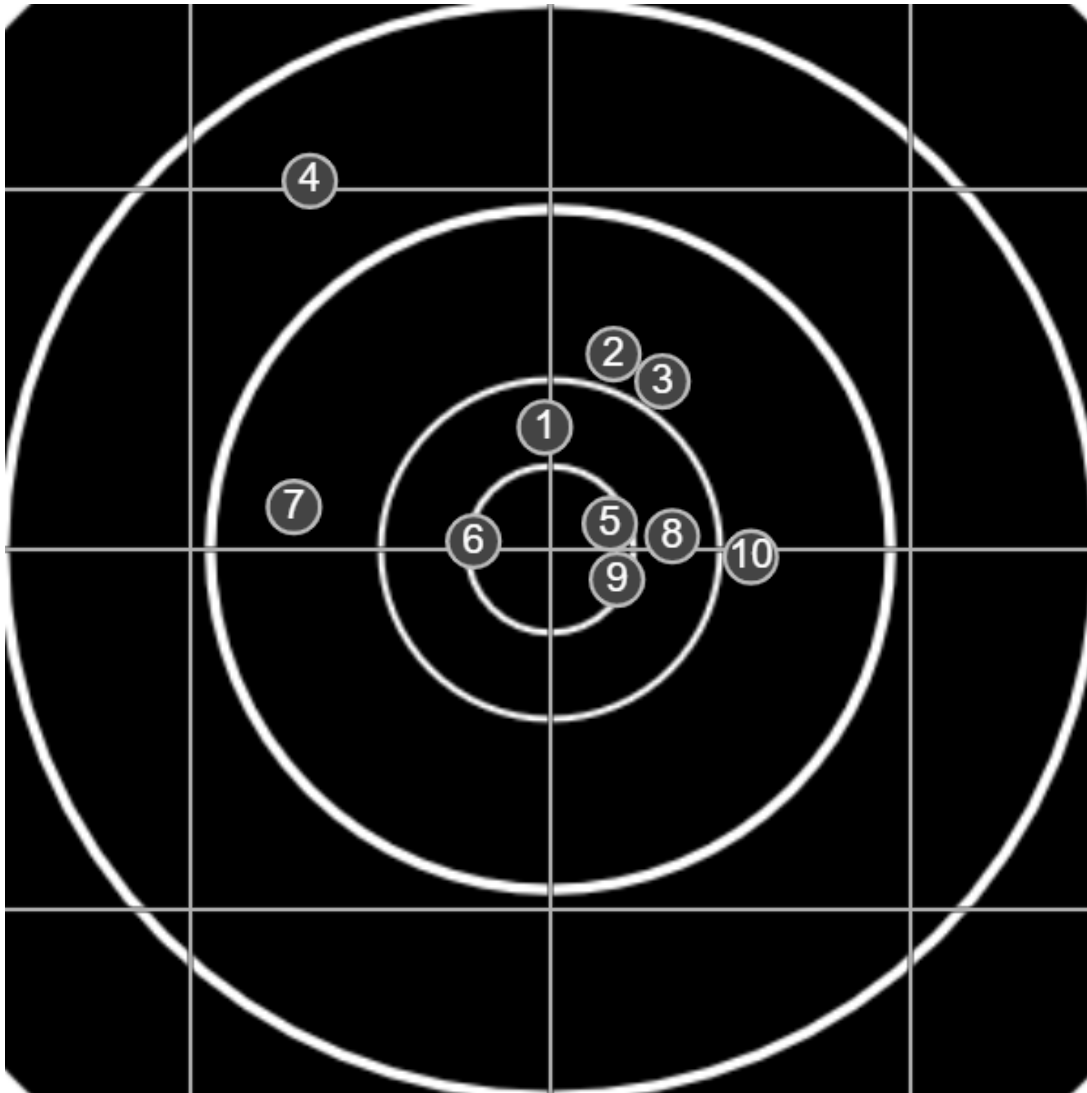

**SILVER
MOUNTAIN
TARGETS**
Made in Canada

true
Sat Mar 26 2022
13:52:11

BRC Club Shoot
C R Kelly Cup
900yards

BRC T6 [-62]
AU-LR

Group: 427.6 mm
(337.2w x 294.1h)

(F)

Shooter
Phil Mahon [m11]

54.3

FINAL
v: 1461, sd: 18.6

#	fps	score
10	1465	5
9	1446	X
8	1456	6
7	1459	5
6	1481	X
5	1465	X
4	1484	4
3	1433	5
2	1486	5
1	1431	6
S1	1445	(2)

**SILVER
MOUNTAIN
TARGETS**
Made in Canada

true
Sat Mar 26 2022
14:52:03

BRC Club Shoot
C R Kelly Cup
900yards

BRC T6 [-62]
AU-LR

Group: 342.0 mm
(226.5w x 339.8h)

(F)

Shooter
Phil Mahon [m11]

56.2

FINAL
v: 1464, sd: 19.8

#	fps	score
10	1468	X
9	1459	6
8	1481	5
7	1464	6
6	1443	5
5	1432	6
4	1464	5
3	1499	5
2	1445	X
1	1488	6
S1	1466	(5)