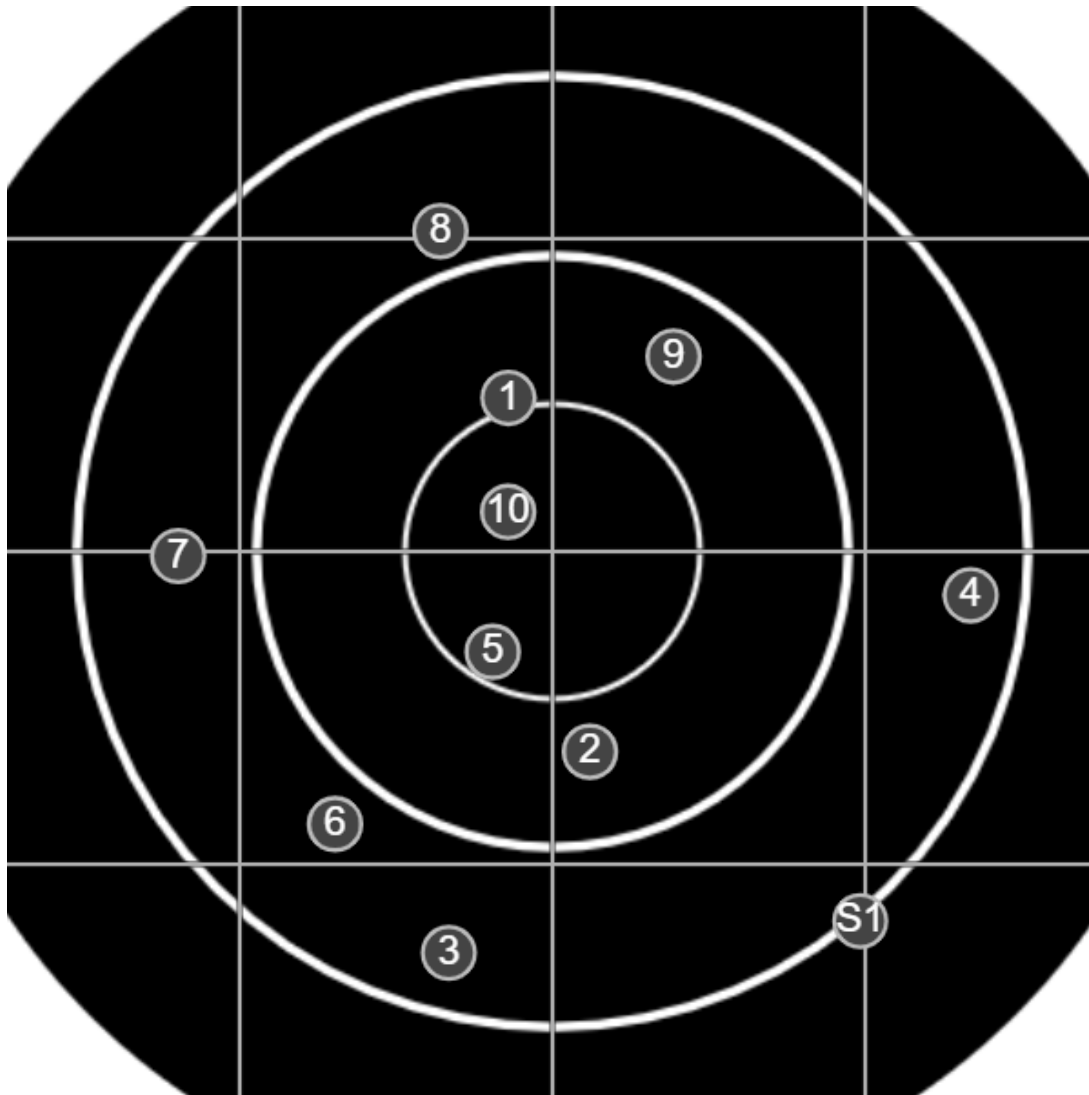

**SILVER
MOUNTAIN
TARGETS**
Made in Canada

true
Sat Mar 26 2022
14:27:55

BRC Club Shoot
C R Kelly Cup
900yards

BRC T6 [-62]
AU-LR

Group: 673.2 mm
(672.4w x 612.4h)

(Iron)

Shooter
Ron Gibson [m05]

45.2

FINAL
v: 1390, sd: 12.2

#	fps	score
10	1384	V
9	1417	5
8	1387	4
7	1380	4
6	1376	4
5	1401	V
4	1404	4
3	1385	4
2	1389	5
1	1382	5
S2	1369	(2)
S1	1403	(4)