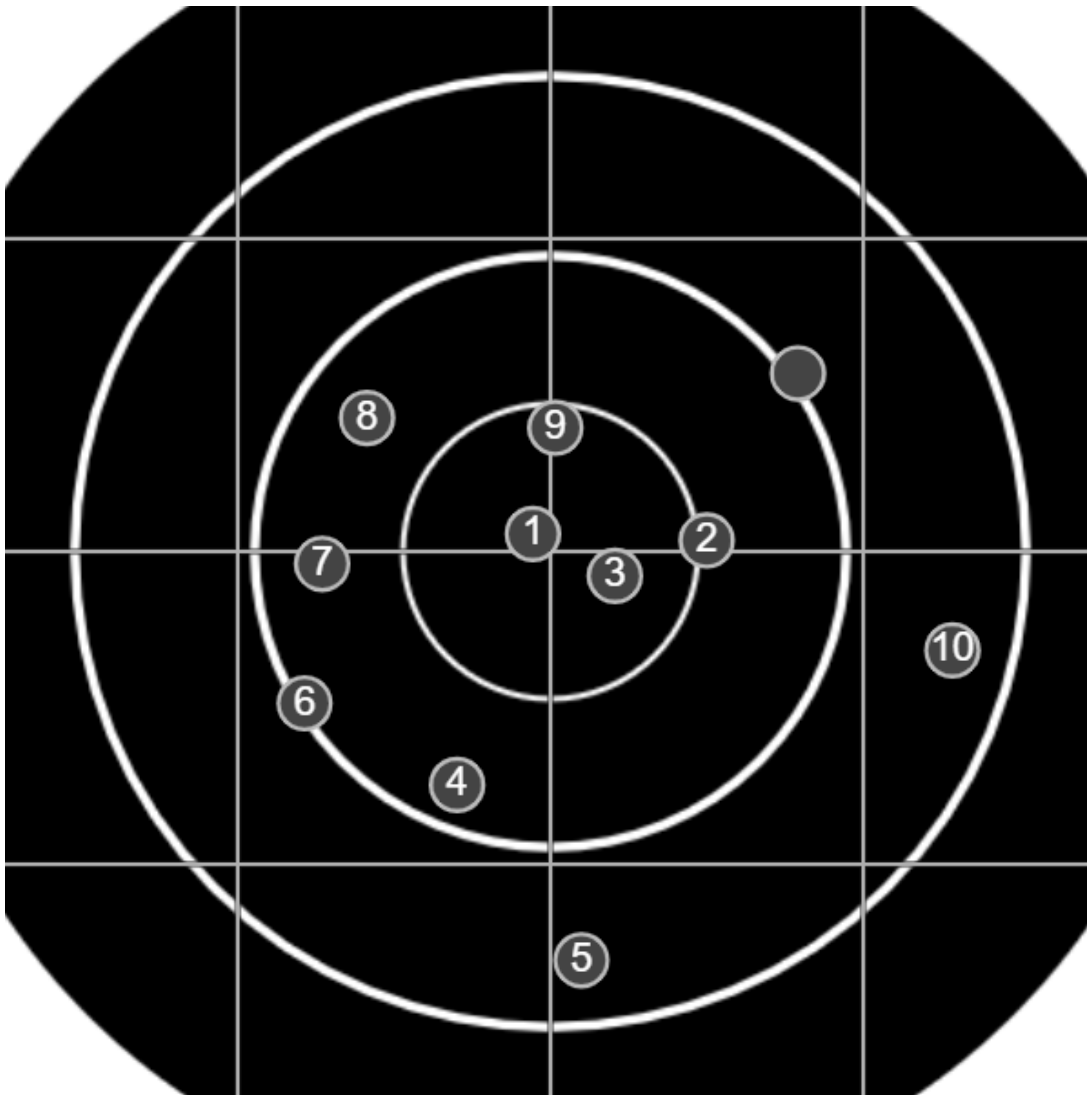

BRC Club Shoot
C R Kelly Cup
900yards

BRC T6 [-62]
AU-LR

Group: 551.6 mm
(549.7w x 460.1h)

(Iron)
Shooter
Ron Gibson [m05]

48.3

FINAL
v: 1375, sd: 10.8

#	fps	score
10	1382	4
9	1379	V
	1403	5
8	1369	5
7	1366	5
6	1367	5
5	1372	4
4	1372	5
3	1358	V
2	1394	5
1	1392	V