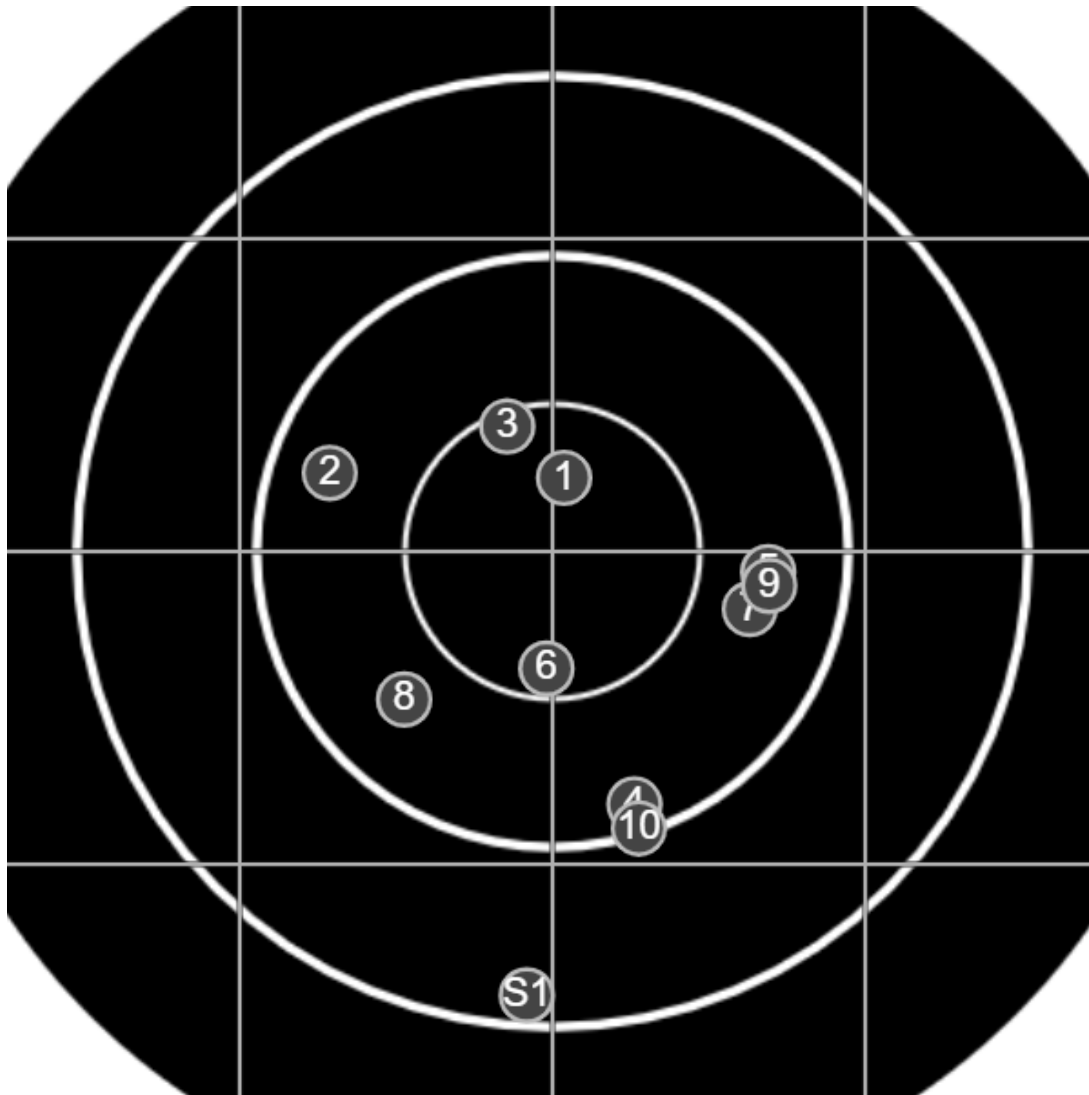

**SILVER
MOUNTAIN
TARGETS**
Made in Canada

true
Sat Mar 26 2022
14:03:44

BRC Club Shoot
C R Kelly Cup
900yards

BRC T6 [-62]
AU-LR

Group: 399.7 mm
(372.9w x 341.1h)

(Iron)
Shooter
Steve Williams [m03]

50.3

FINAL
v: 1417, sd: 16.9

BRC T6 [-62]
AU-LR

Group: 433.9 mm
(424.5w x 245.1h)

(Iron)
Shooter
Steve Williams [m03]

48.5

FINAL
v: 1413, sd: 10.1

#	fps	score
10	1417	V
9	1410	V
8	1393	4
7	1423	5
6	1427	5
5	1405	V
4	1412	4
3	1403	V
2	1416	5
1	1425	V