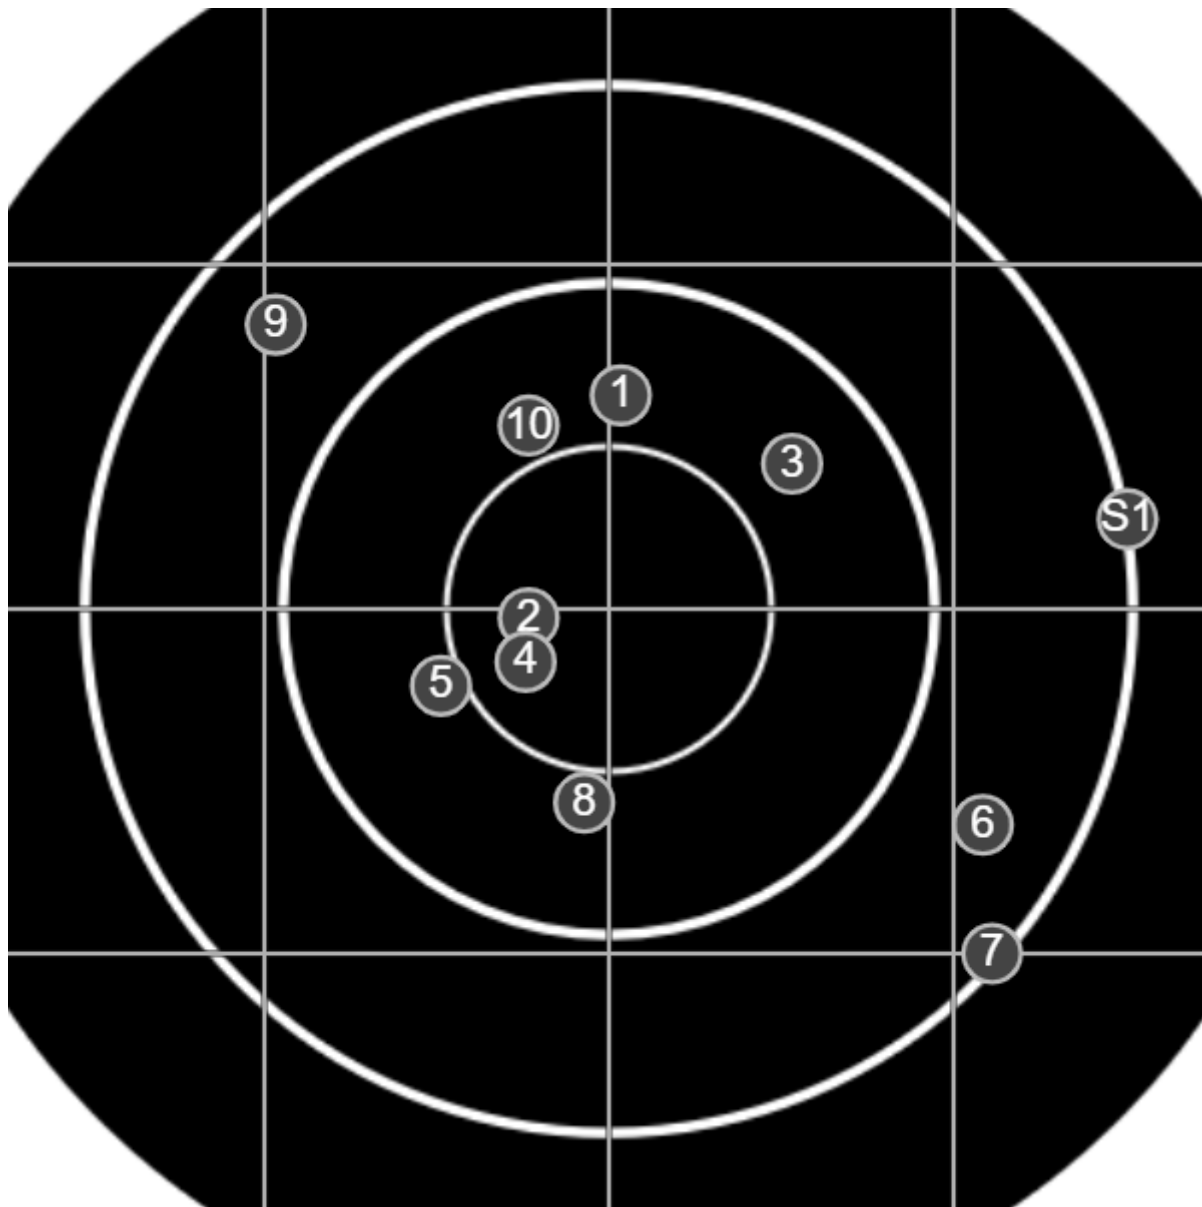

#	fps	score
10	1486	5
9	1489	4
8	1490	5
7	1480	4
6	1486	4
5	1489	5
4	1514	V
3	1482	5
2	1497	V
1	1481	5
S1	1500	(4)