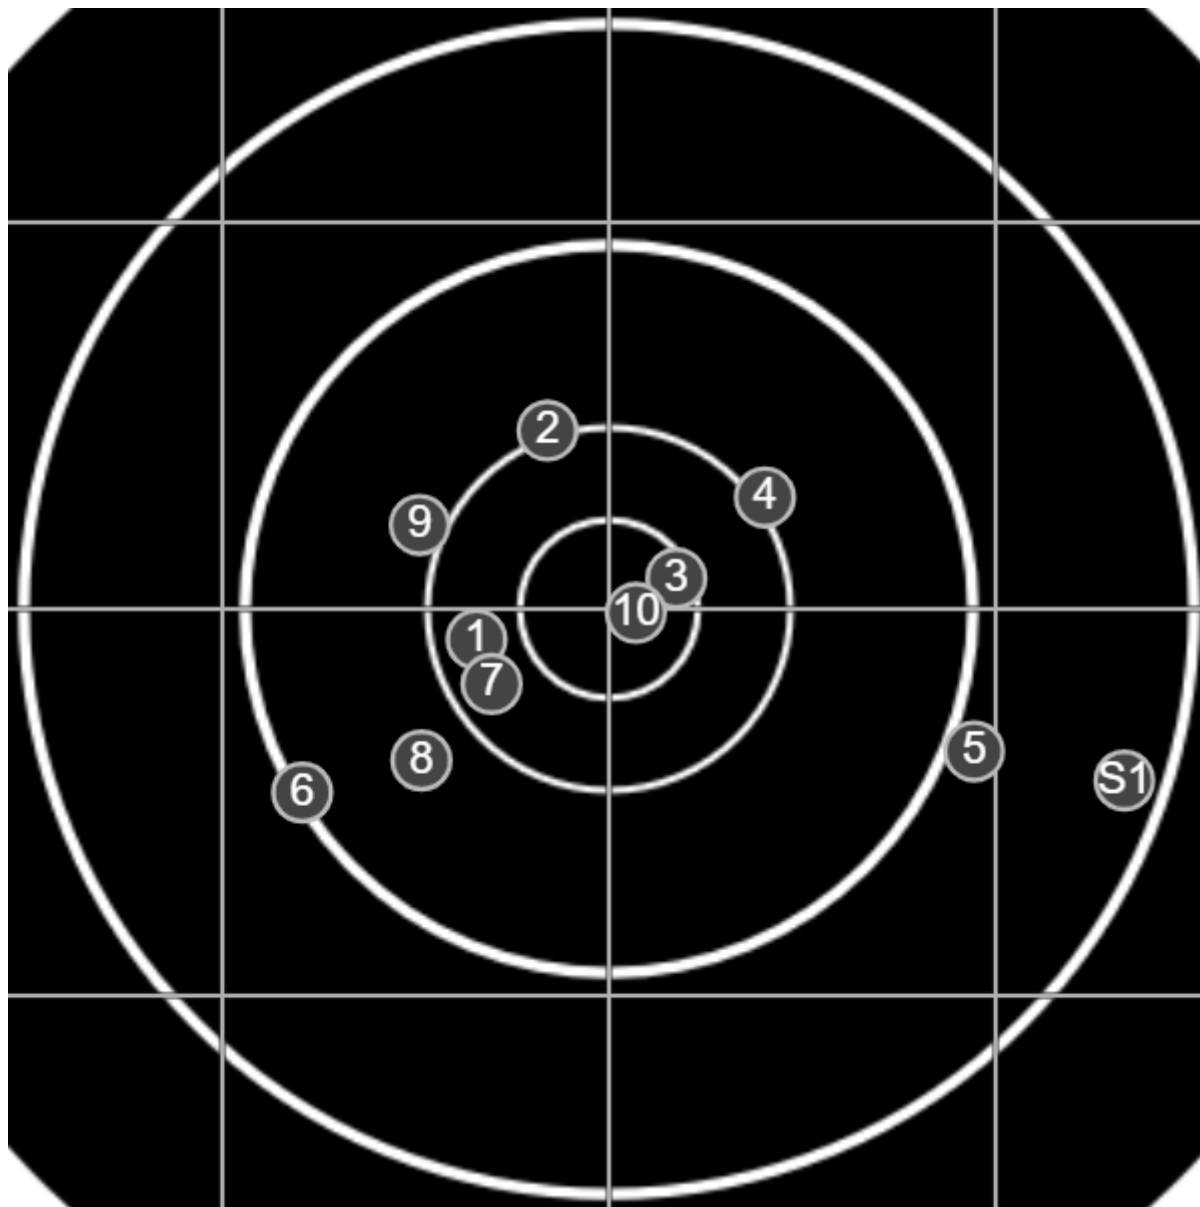

#	fps	score
10	1374	X*
9	1395	5*
8	1376	5*
7	1376	6*
6	1358	5*
5	1382	4*
4	1380	5*
3	1400	X*
2	1387	6*
1	1367	6*
S1	1338	(4)*