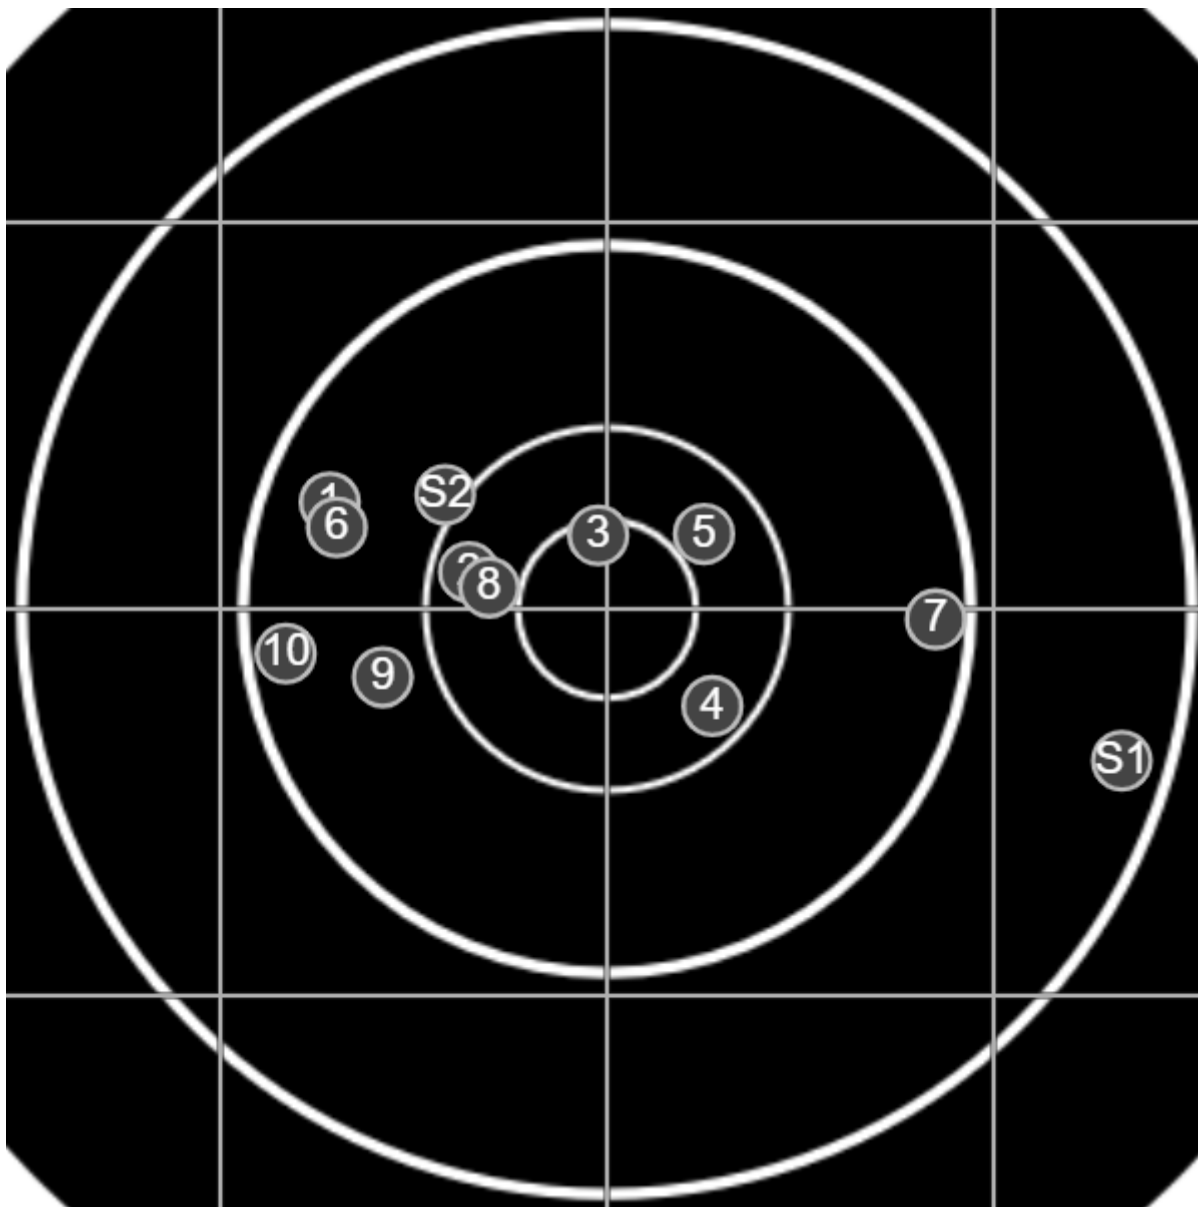

#	fps	score
10	1362	5*
9	1372	5*
8	1360	6*
7	1357	5*
6	1390	5*
5	1386	6*
4	1382	6*
3	1377	X*
2	1376	6*
1	1360	5*
S2	1371	(5)*
S1	1337	(4)*