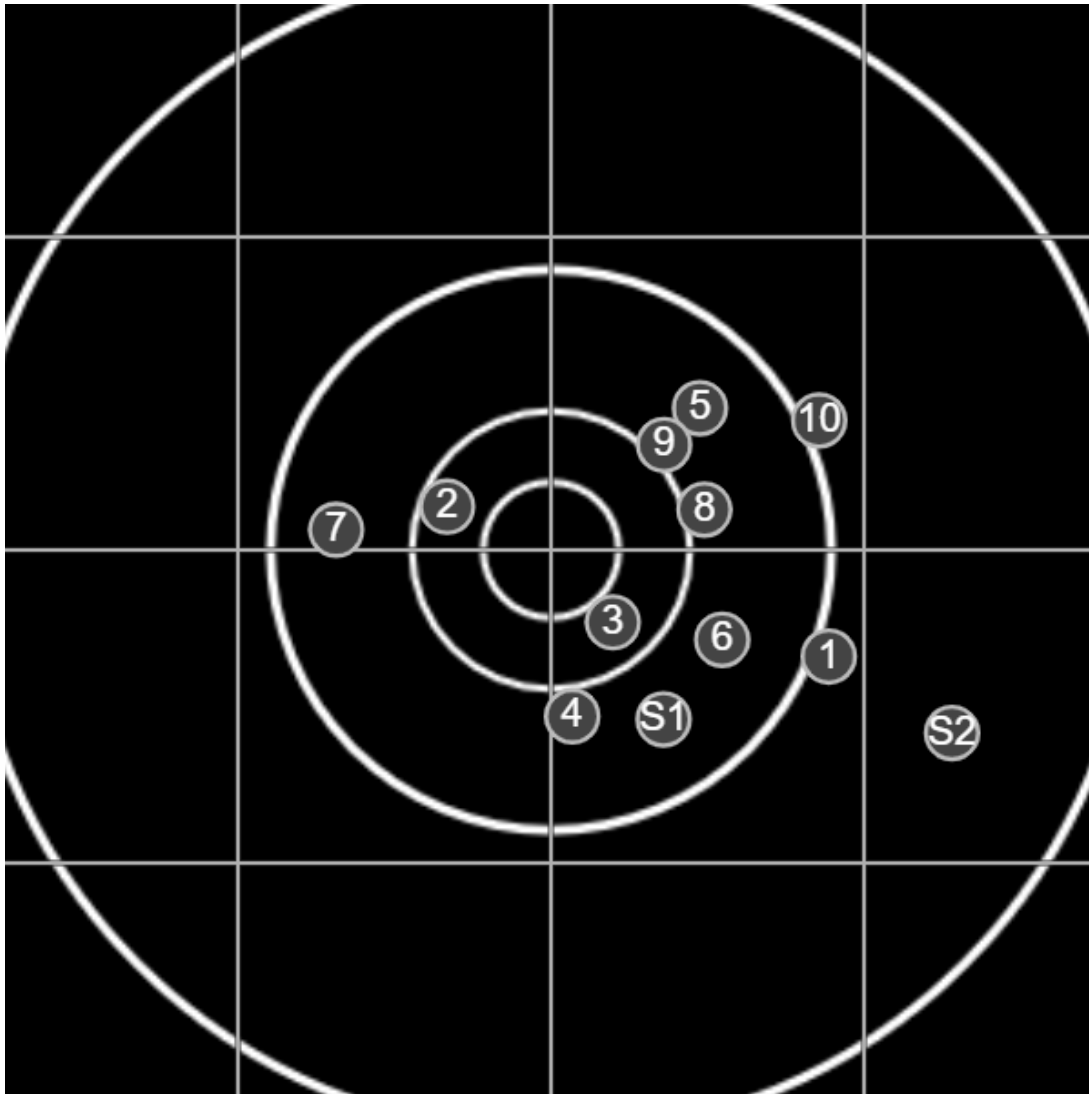

**SILVER
MOUNTAIN
TARGETS**
Made in Canada

true
Sat May 28 2022
2:17:27 PM

BRC Club Shoot
W & J Brown Consolation
600yards

BRC T4 [-59]
AU-600y

Group: 258.7 mm
(250.6w x 156.7h)

(F)
Shooter
Gary Cafe [v4]

50.0

FINAL
v: 1967, sd: 14.8

#	fps	score
10	1975	4
9	1968	5
8	1973	5
7	1932	5
6	1974	5
5	1969	5
4	1955	5
3	1953	6
2	1978	6
1	1987	4
S2	1940	(4)
S1	1957	(5)

**SILVER
MOUNTAIN
TARGETS**
Made in Canada

true
Sat May 28 2022
3:11:38 PM