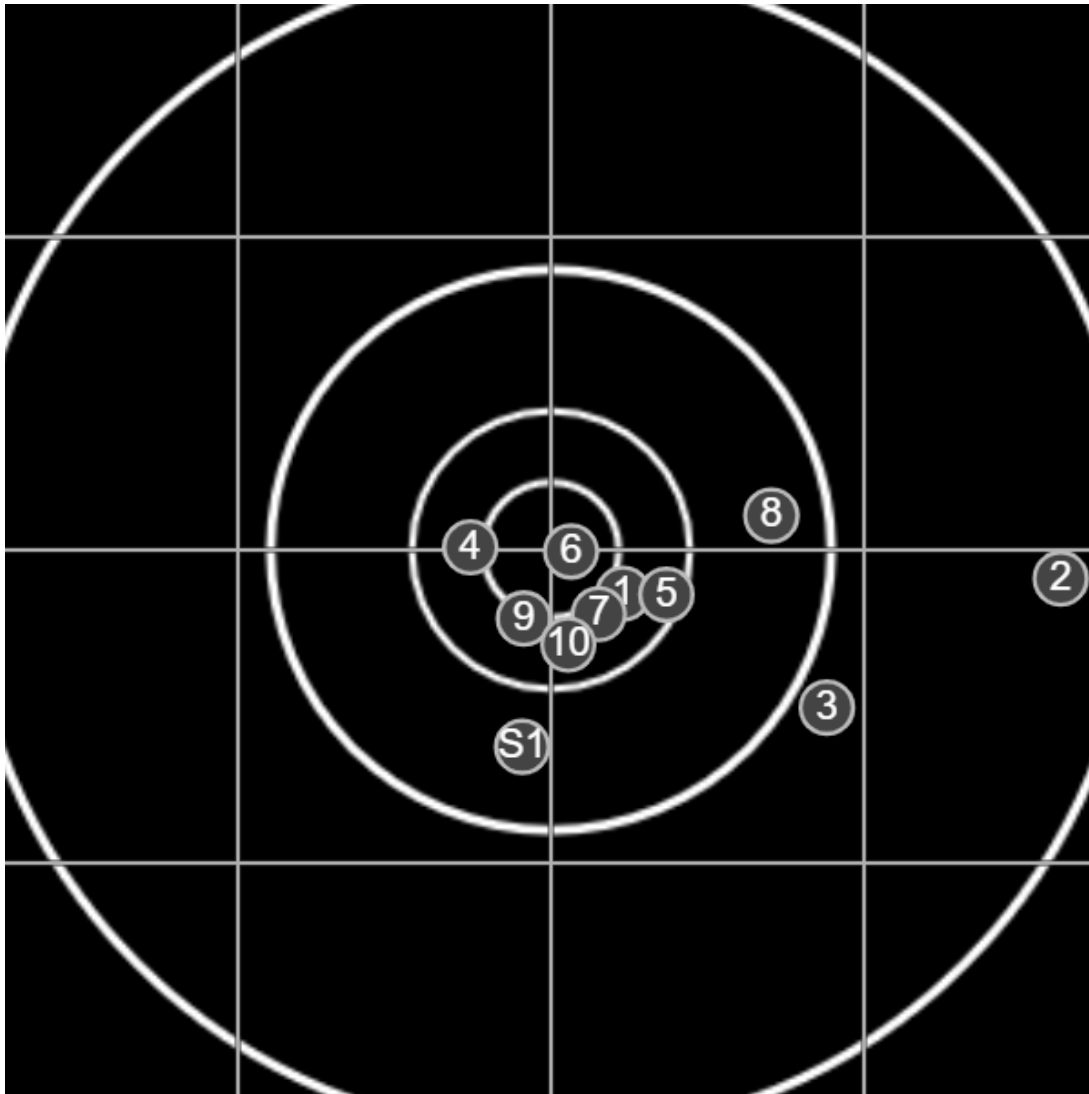

BRC Club Shoot
W & J Brown Consolation
600yards

BRC T4 [-59]
AU-600y

Group: 300.7 mm
(300.3w x 97.7h)

(F)
Shooter
Gary Cafe [v4]

55.2

FINAL
v: 1971, sd: 15.9

#	fps	score
10	1951	6
9	1966	X
8	1970	5
7	1960	6
6	1962	X
5	1990	6
4	1966	6
3	2007	4
2	1976	4
1	1958	6
S1	1962	(5)