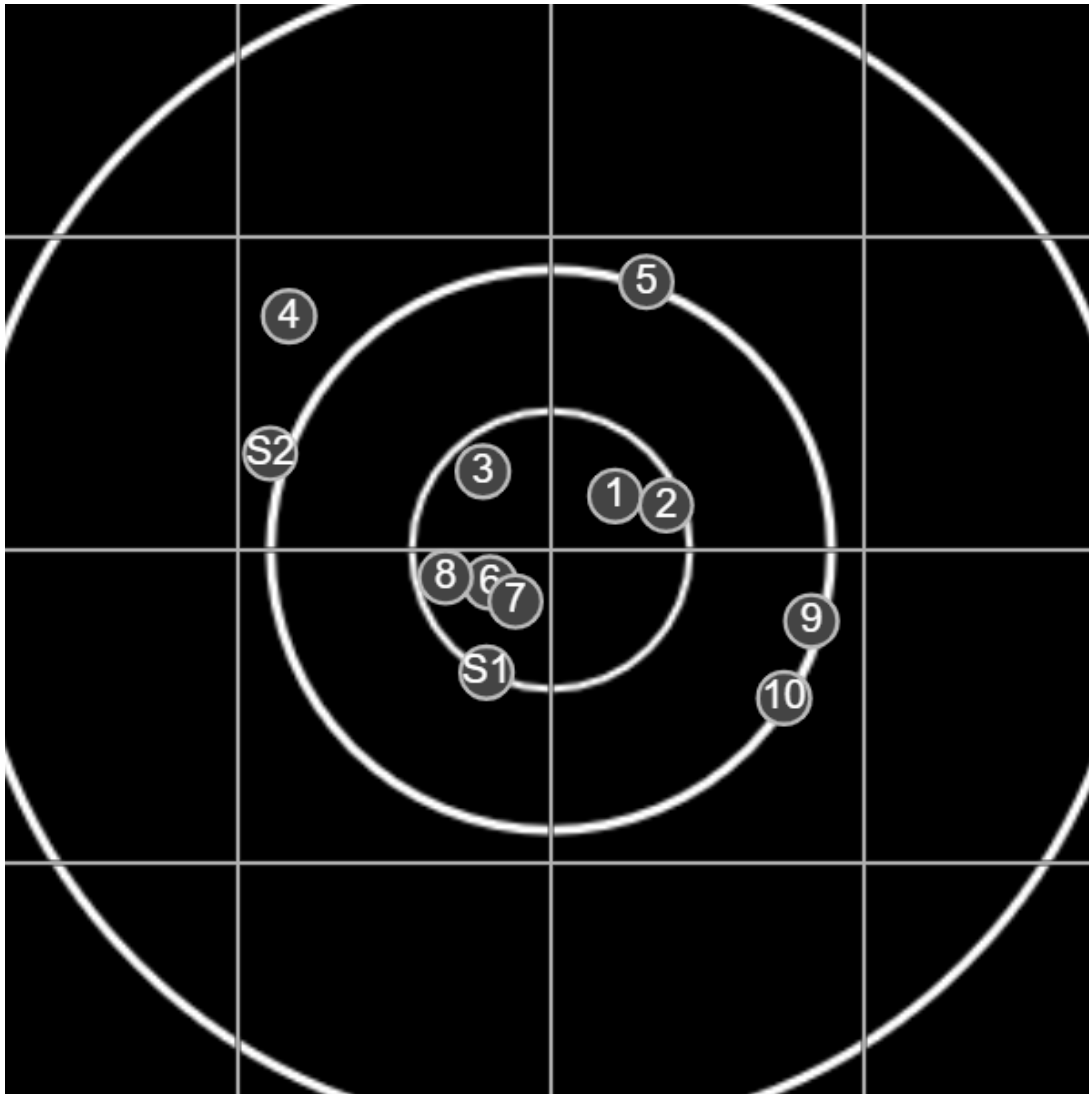

BRC Club Shoot
W & J Brown Consolation
600yards

BRC T6 [-58]
AU-600y

Group: 318.0 mm
(265.6w x 211.6h)

(Iron)
Shooter
Graeme Bright [m01]

49.6

FINAL
v: 1912, sd: 18.3

#	fps	score
10	1918	5
9	1902	5
8	1910	V
7	1899	V
6	1938	V
5	1916	5
4	1880	4
3	1904	V
2	1903	V
1	1946	V
S2	1900	(4)
S1	1919	(V)

**SILVER
MOUNTAIN
TARGETS**
Made in Canada

true
Sat May 28 2022
3:19:45 PM

BRC Club Shoot
W & J Brown Consolation
600yards

BRC T6 [-58]
AU-600y

Group: 367.0 mm
(341.8w x 194.4h)

(Iron)
Shooter
Graeme Bright [m01]