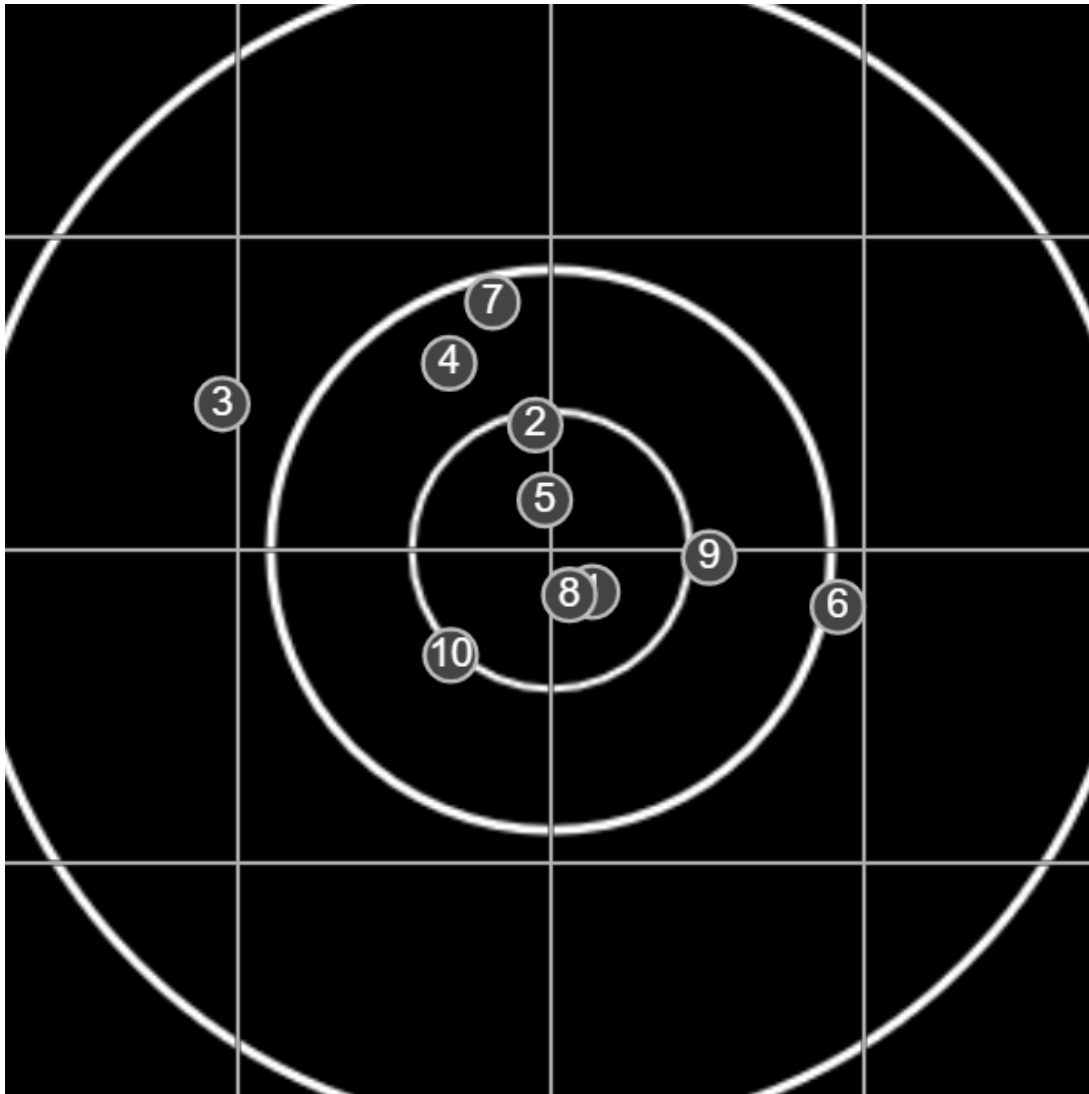

**SILVER
MOUNTAIN
TARGETS**
Made in Canada

true
Sat May 28 2022
1:58:47 PM

BRC Club Shoot
W & J Brown Consolation
600yards

BRC T6 [-58]
AU-600y

Group: 329.6 mm
(313.1w x 179.6h)

(Iron)
Shooter
Graeme Bright [m01]

49.5

FINAL
v: 1912, sd: 15.4

#	fps	score
10	1939	V
9	1902	5
8	1934	V
7	1906	5
6	1900	5
5	1890	V
4	1910	5
3	1906	4
2	1929	V
1	1907	V

**SILVER
MOUNTAIN
TARGETS**
Made in Canada

true
Sat May 28 2022
2:49:54 PM