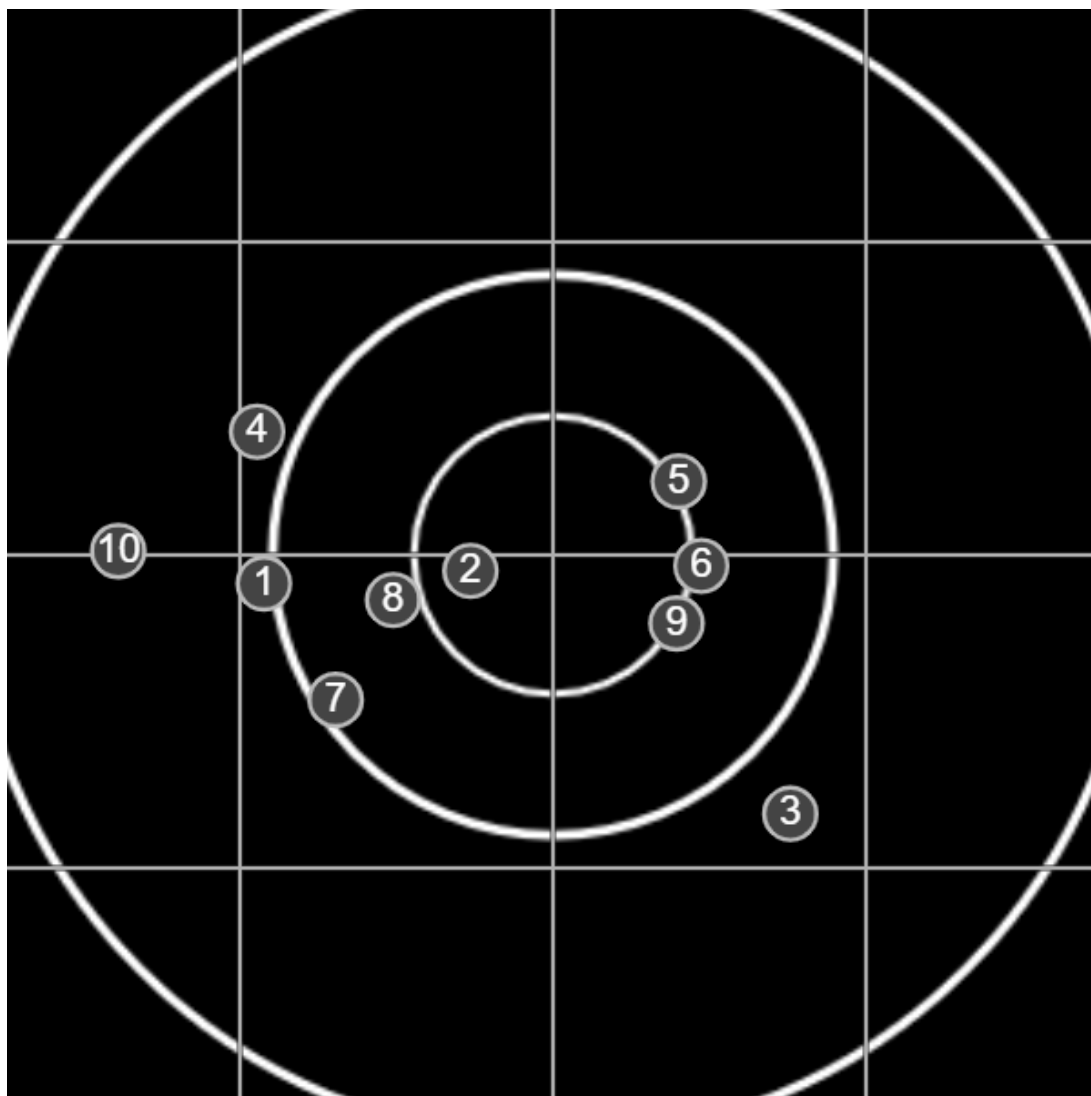

**SILVER
MOUNTAIN
TARGETS**
Made in Canada

true
Sat May 28 2022
3:19:45 PM

BRC Club Shoot
W & J Brown Consolation
600yards

BRC T6 [-58]
AU-600y

Group: 367.0 mm
(341.8w x 194.4h)

(Iron)
Shooter
Graeme Bright [m01]

47.4

FINAL
v: 1901, sd: 15.4

#	fps	score
10	1873	4
9	1899	V
8	1906	5
7	1892	5
6	1901	V
5	1901	V
4	1926	4
3	1885	4
2	1924	V
1	1907	5