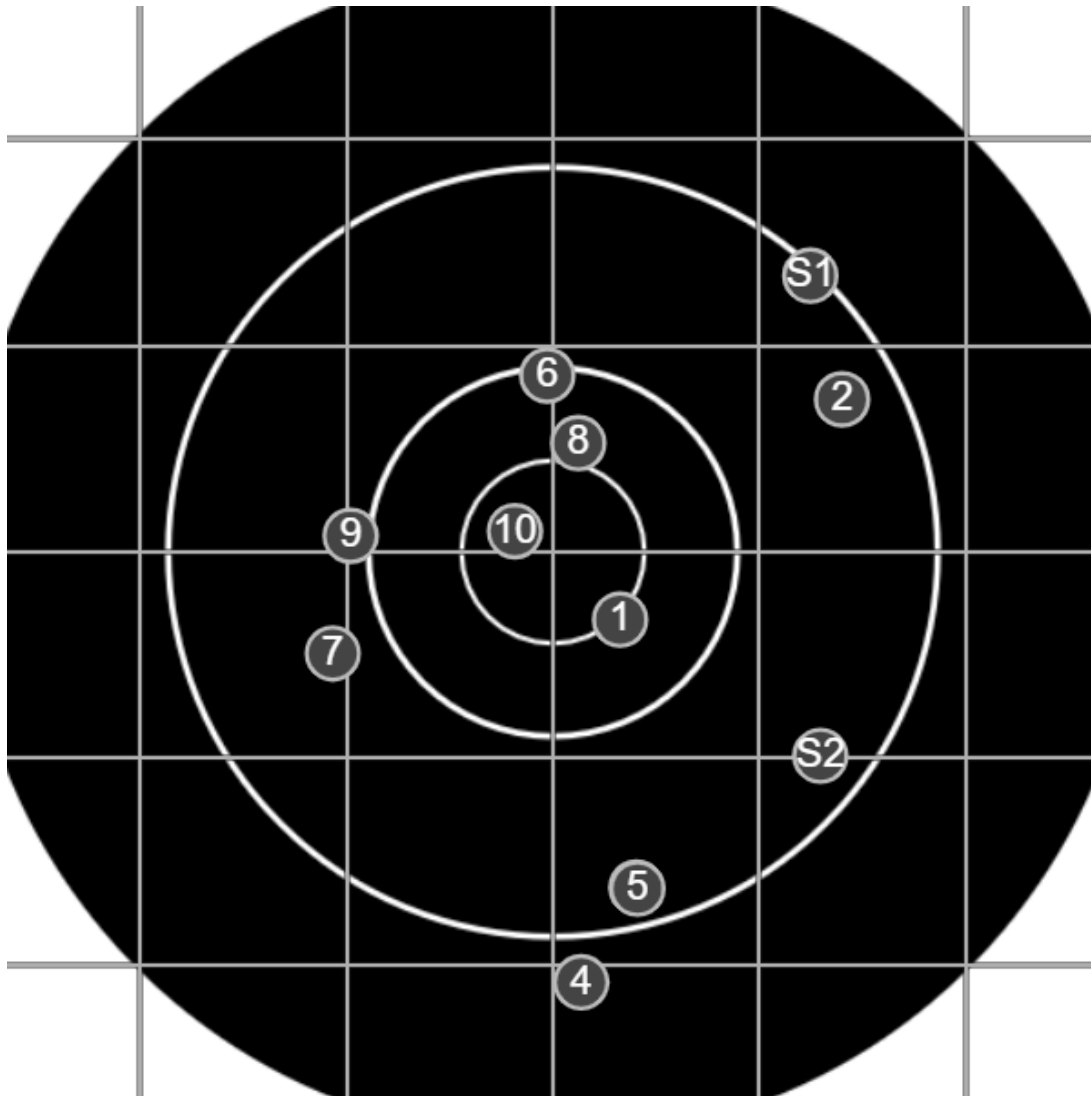

**SILVER
MOUNTAIN
TARGETS**
Made in Canada

true
Sat May 28 2022
1:49:51 PM

BRC Club Shoot
W & J Brown Consolation
600yards

BRC T6 [-58]
AU-600y

Group: 494.0 mm
(394.0w x 469.4h)

(Iron)
Shooter
Ron Gibson [m05]

43.2

FINAL
v: 1951, sd: 11.9

#	fps	score
10	1938	V
9	1951	4
8	1956	5
7	1972	4
6	1946	5
5	1948	4
4	1930	3
3	1967	4
2	1951	4
1	1946	V
S2	1981	(4)
S1	1932	(4)