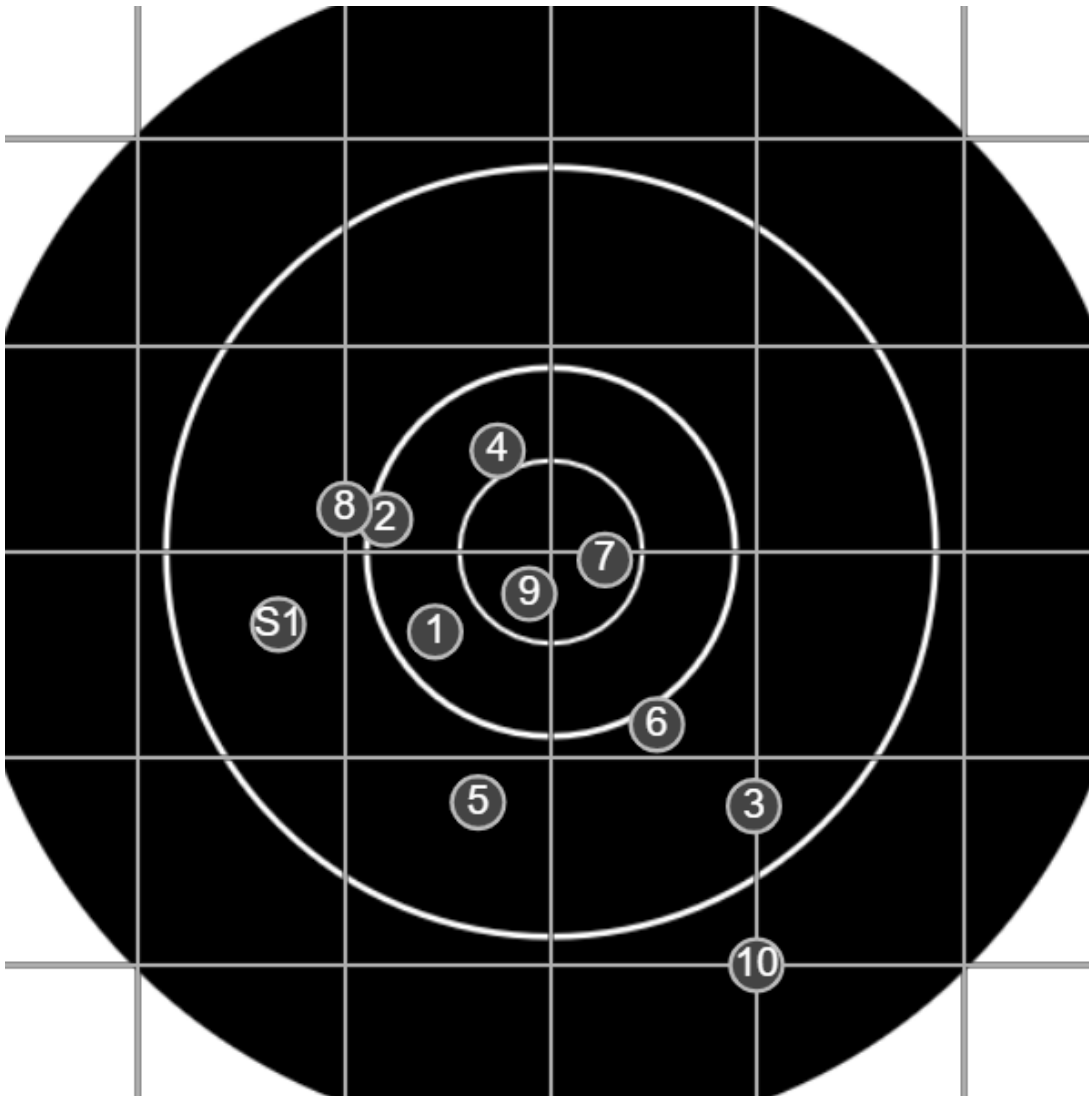

**SILVER
MOUNTAIN
TARGETS**
Made in Canada

true
Sat May 28 2022
2:39:01 PM

BRC Club Shoot
W & J Brown Consolation
600yards

BRC T6 [-58]
AU-600y

Group: 475.4 mm
(318.5w x 398.0h)

(Iron)
Shooter
Ron Gibson [m05]

44.2

FINAL
v: 1828, sd: 12.8

#	fps	score
10	1827	3
9	1801	V
8	1850	4
7	1817	V
6	1837	4
5	1823	4
4	1833	5
3	1825	4
2	1841	5
1	1827	5
S1	1812	(4)