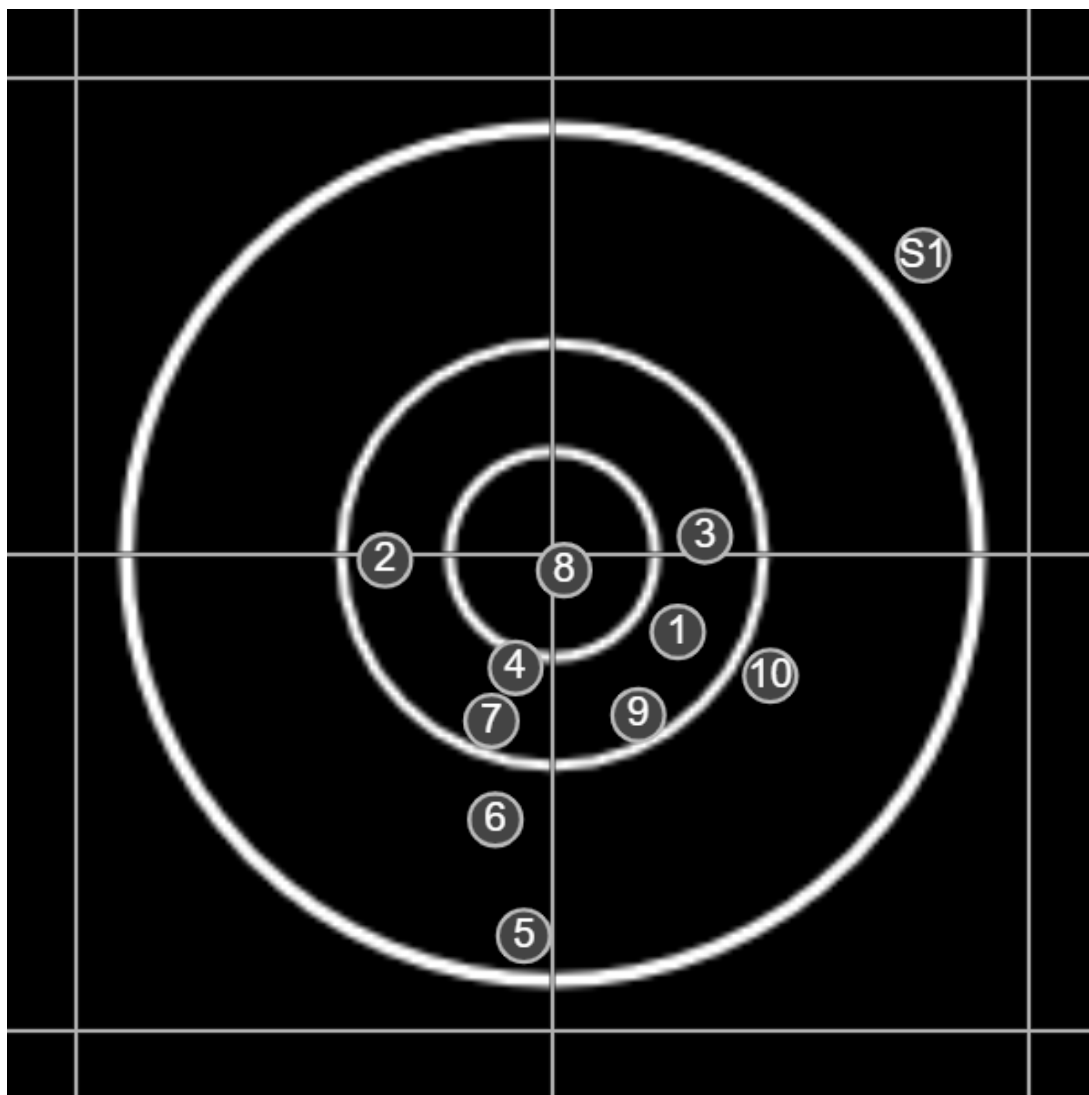

**SILVER  
MOUNTAIN  
TARGETS**  
Made in Canada

true  
Sat Nov 05 2022  
1:10:19 pm

**BRC Club Shoot**  
W Cutler Cup  
600yards

**BRC T4 [-60]**  
AU-600y

Group: 146.8 mm  
(129.0w x 133.8h)

(F)

**Shooter**  
Colin Howell [m10]

**57.2**

**FINAL**  
v: 1866, sd: 12.3

#	fps	score
10	1852	5
9	1863	6
8	1863	X
7	1850	6
6	1859	5
5	1860	5
4	1889	X
3	1882	6
2	1879	6
1	1862	6
S1	1854	(4)

**SILVER  
MOUNTAIN  
TARGETS**  
Made in Canada

true  
Sat Nov 05 2022  
2:06:23 pm

**BRC Club Shoot**  
W Cutler Cup  
600yards

**BRC T4 [-60]**  
AU-600y

Group: 156.4 mm  
(80.3w x 143.9h)

(F)

**Shooter**  
Colin Howell [m10]

**59.7**

**FINAL**  
v: 1882, sd: 12.1

#	fps	score
10	1861	<b>6</b>
9	1874	<b>X</b>
8	1889	<b>X</b>
7	1895	<b>X</b>
6	1892	<b>X</b>
5	1870	<b>X</b>
4	1883	<b>X</b>
3	1899	<b>X</b>
2	1888	<b>5</b>
1	1868	<b>6</b>
S1	1884	<b>(4)</b>