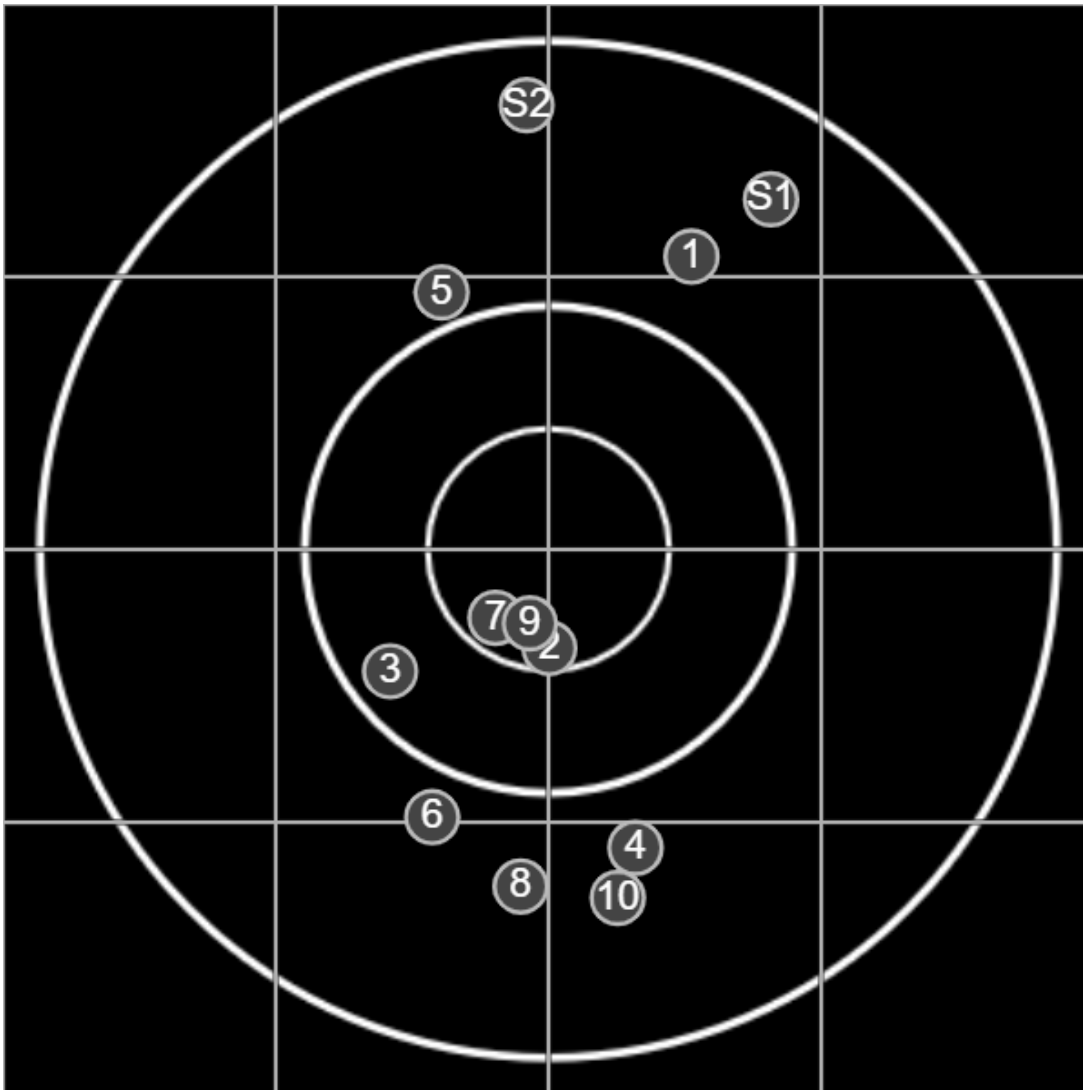

**SILVER
MOUNTAIN
TARGETS**
Made in Canada

true
Sat Nov 05 2022
1:20:50 pm

BRC Club Shoot
W Cutler Cup
600yards

BRC T6 [-56]
AU-600y

Group: 382.0 mm
(176.4w x 375.4h)

(Iron)
Shooter
Dennis Lavelle [m04]

44.3

FINAL
v: 1802, sd: 15.5

#	fps	score
10	1801	4
9	1789	V
8	1802	4
7	1818	V
6	1833	4
5	1815	4
4	1785	4
3	1796	5
2	1804	V
1	1779	4
S2	1809	(4)
S1	1781	(4)

**SILVER
MOUNTAIN
TARGETS**
Made in Canada

true
Sat Nov 05 2022
2:06:37 pm

BRC Club Shoot
W Cutler Cup
600yards

BRC T6 [-56]
AU-600y

Group: 404.3 mm
(403.1w x 202.1h)

(Iron)
Shooter
Dennis Lavelle [m04]

44.2

FINAL
v: 1808, sd: 18.2

#	fps	score
10	1802	4
9	1828	5
8	1793	4
7	1812	5
6	1811	4
5	1787	4
4	1852	V
3	1802	4
2	1794	4
1	1802	V
S1	1797	(4)