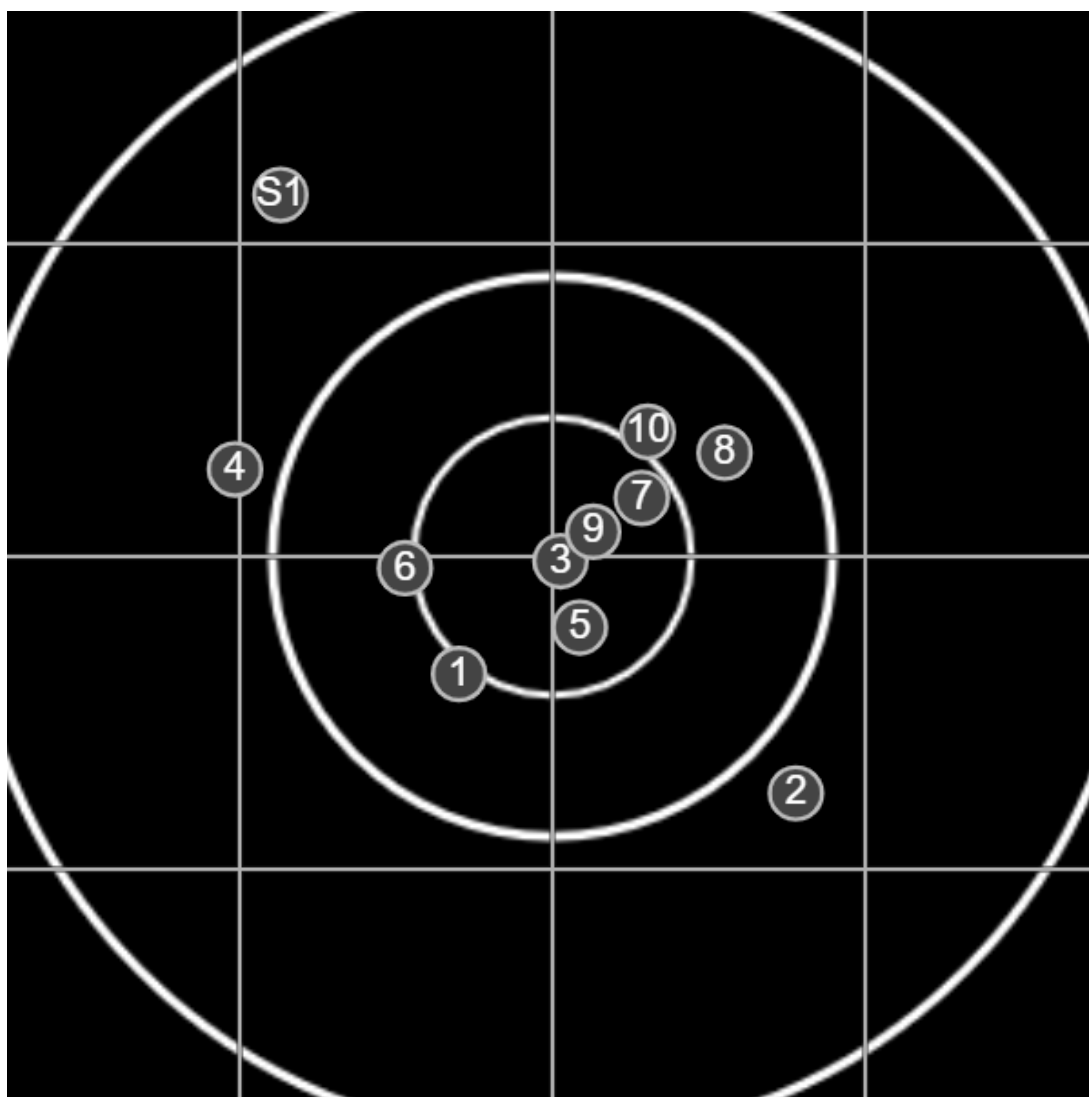

**SILVER
MOUNTAIN
TARGETS**
Made in Canada

true
Sat Nov 05 2022
1:50:33 pm

BRC Club Shoot
W Cutler Cup
600yards

BRC T4 [-60]
AU-600y

Group: 233.8 mm
(189.6w x 228.0h)

(Iron)
Shooter
Graeme Bright [m01]

49.3

FINAL
v: 1972, sd: 17.2

#	fps	score
10	1989	V
9	1961	5
8	1972	V
7	1966	4
6	1995	V
5	1959	5
4	1990	5
3	1981	5
2	1965	5
1	1935	5

**SILVER
MOUNTAIN
TARGETS**
Made in Canada

true
Sat Nov 05 2022
2:48:01 pm

BRC Club Shoot
W Cutler Cup
600yards

BRC T4 [-60]
AU-600y

Group: 329.8 mm
(285.5w x 184.1h)

(Iron)
Shooter
Graeme Bright [m01]

48.5

FINAL
v: 1981, sd: 11.4

#	fps	score
10	1981	5
9	1976	V
8	1993	5
7	1972	V
6	1960	V
5	1970	V
4	1989	4
3	1981	V
2	1998	4
1	1991	5
S1	1970	(4)