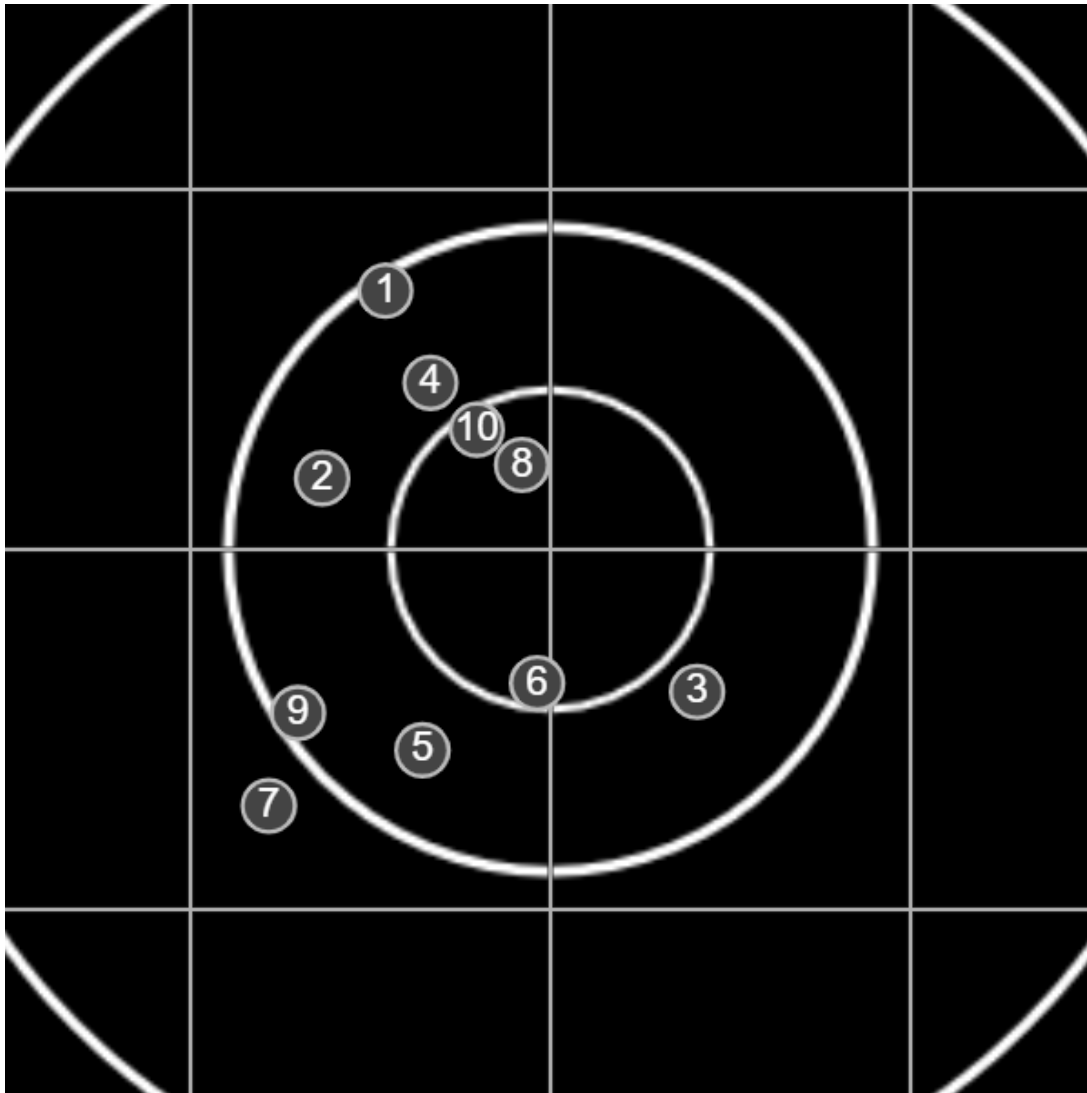

**SILVER
MOUNTAIN
TARGETS**
Made in Canada

true
Sat Nov 05 2022
1:50:33 pm

BRC Club Shoot
W Cutler Cup
600yards

BRC T4 [-60]
AU-600y

Group: 233.8 mm
(189.6w x 228.0h)

(Iron)
Shooter
Graeme Bright [m01]

49.3

FINAL
v: 1972, sd: 17.2

#	fps	score
10	1989	V
9	1961	5
8	1972	V
7	1966	4
6	1995	V
5	1959	5
4	1990	5
3	1981	5
2	1965	5
1	1935	5

**SILVER
MOUNTAIN
TARGETS**
Made in Canada

true
Sat Nov 05 2022
2:48:01 pm

BRC Club Shoot
W Cutler Cup
600yards

BRC T4 [-60]
AU-600y

Group: 329.8 mm
(285.5w x 184.1h)

(Iron)
Shooter
Graeme Bright [m01]

48.5

FINAL
v: 1981, sd: 11.4

#	fps	score
10	1981	5
9	1976	V
8	1993	5
7	1972	V
6	1960	V
5	1970	V
4	1989	4
3	1981	V
2	1998	4
1	1991	5
S1	1970	(4)