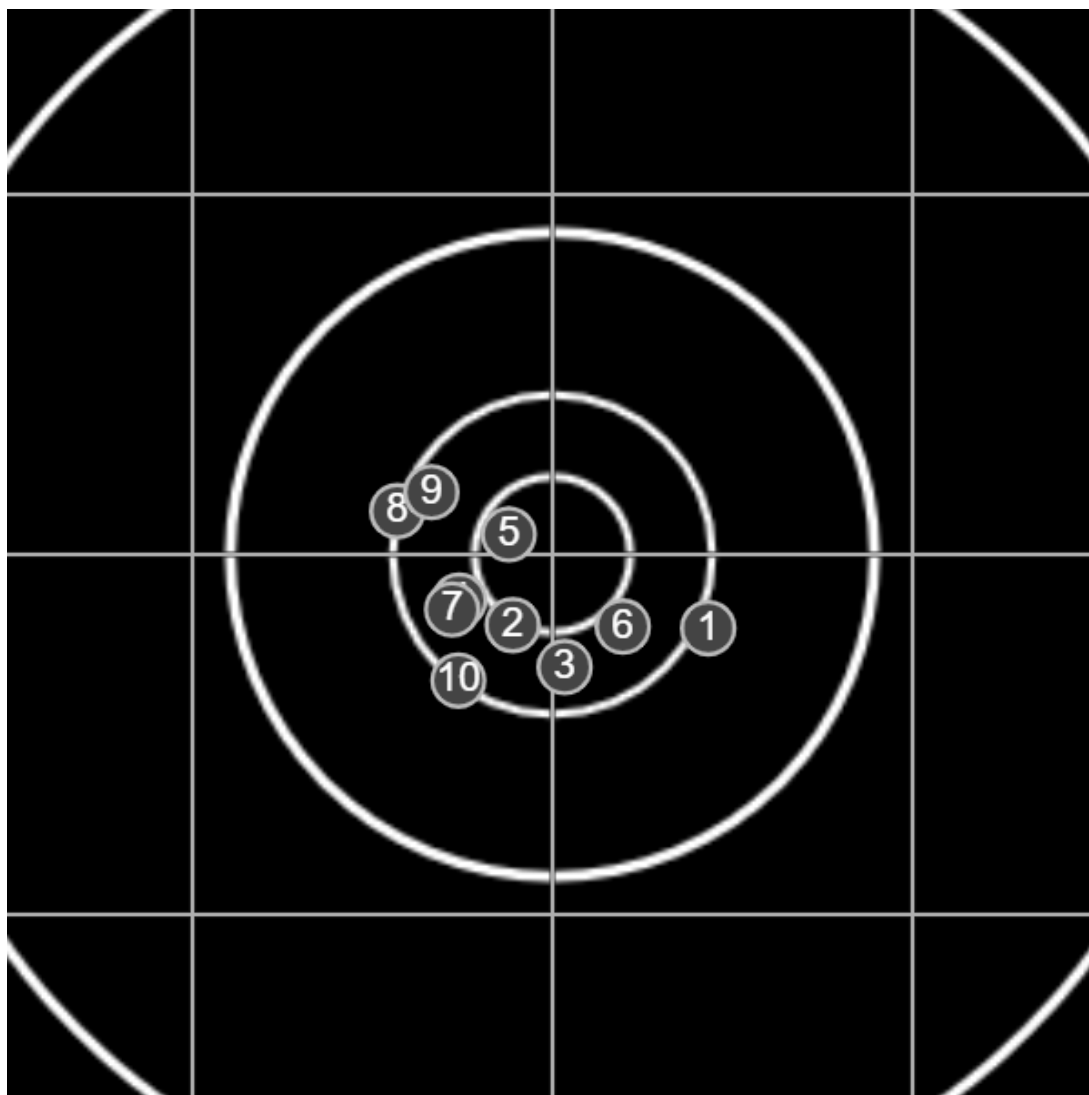

**SILVER
MOUNTAIN
TARGETS**
Made in Canada

true
Sat Nov 05 2022
1:40:43 pm

BRC Club Shoot
W Cutler Cup
600yards

BRC T4 [-60]
AU-600y

Group: 147.1 mm
(137.6w x 83.3h)

(F)
Shooter
Mal Wright [m24]

60.2

FINAL
v: 1946, sd: 11.9

#	fps	score
10	1950	6
9	1944	6
8	1952	6
7	1934	6
6	1929	6
5	1974	X
4	1939	6
3	1942	6
2	1946	X
1	1953	6

**SILVER
MOUNTAIN
TARGETS**
Made in Canada

true
Sat Nov 05 2022
2:37:16 pm

BRC Club Shoot
W Cutler Cup
600yards

BRC T4 [-60]
AU-600y

Group: 162.9 mm
(137.9w x 88.2h)

(F)
Shooter
Mal Wright [m24]

59.7

FINAL
v: 1955, sd: 7.2

#	fps	score
10	1969	X
9	1948	X
8	1961	5
7	1964	X
6	1953	6
5	1953	6
4	1950	X
3	1943	X
2	1954	X
1	1956	X