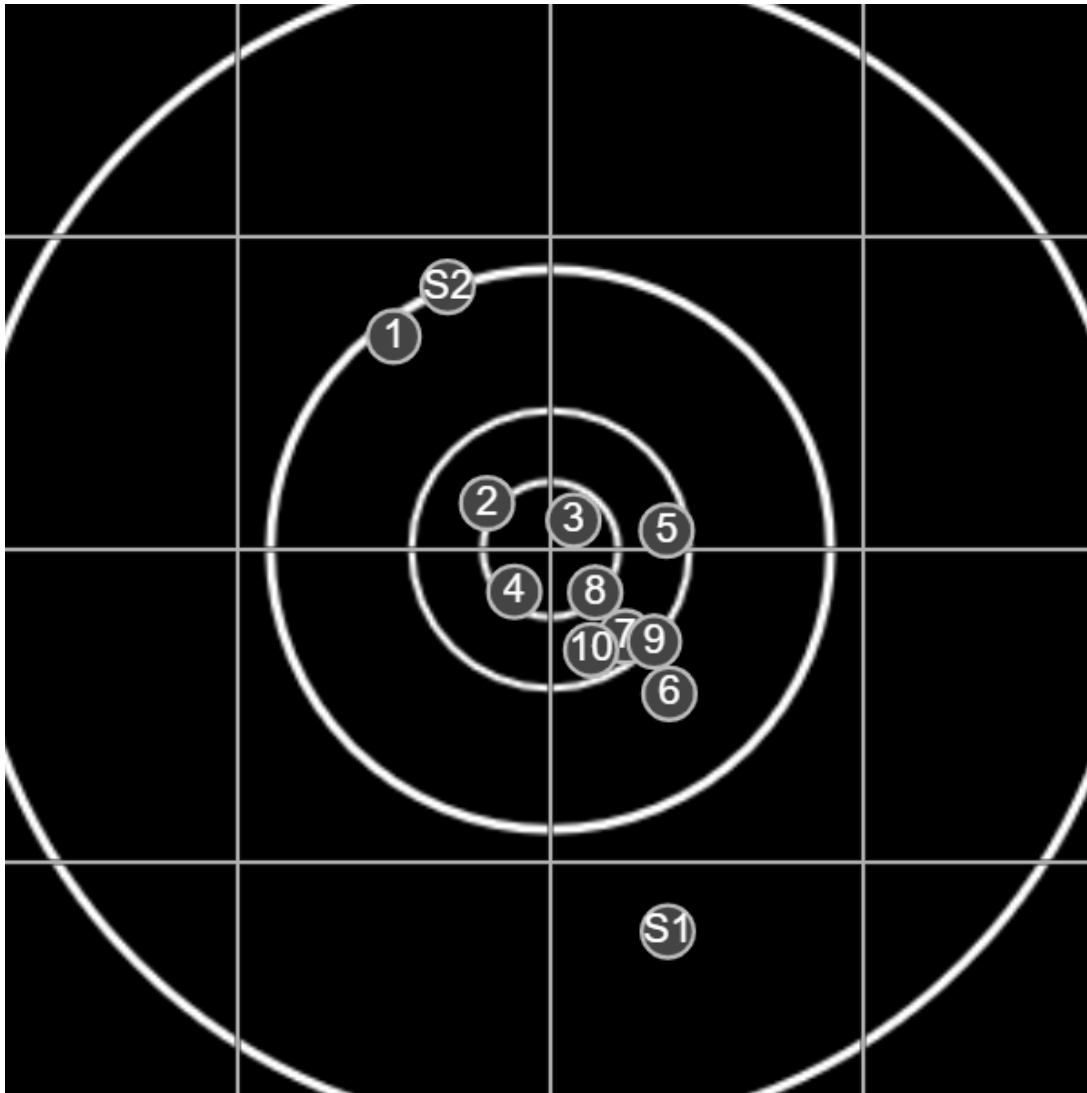

**SILVER  
MOUNTAIN  
TARGETS**  
Made in Canada

true  
Sat Nov 05 2022  
2:24:22 pm

**BRC Club Shoot**  
W Cutler Cup  
600yards

**BRC T6 [-56]**  
AU-600y

Group: 229.7 mm  
(140.3w x 181.8h)

(F)

**Shooter**  
Michael Cuda [v2]

**58.4**

**FINAL**  
v: 1920, sd: 10.7

#	fps	score
10	1913	6
9	1898	6
8	1912	X
7	1929	6
6	1918	5
5	1923	6
4	1915	X
3	1926	X
2	1937	X
1	1928	5
S2	1929	(5)
S1	1859	(4)

**SILVER  
MOUNTAIN  
TARGETS**  
Made in Canada

true  
Sat Nov 05 2022  
3:04:12 pm

**BRC Club Shoot**  
W Cutler Cup  
600yards

**BRC T6 [-56]**  
AU-600y

Group: 149.0 mm  
(148.7w x 75.2h)

(F)  
**Shooter**  
Michael Cuda [v2]

**59.6**

**FINAL**  
v: 1920, sd: 7.1