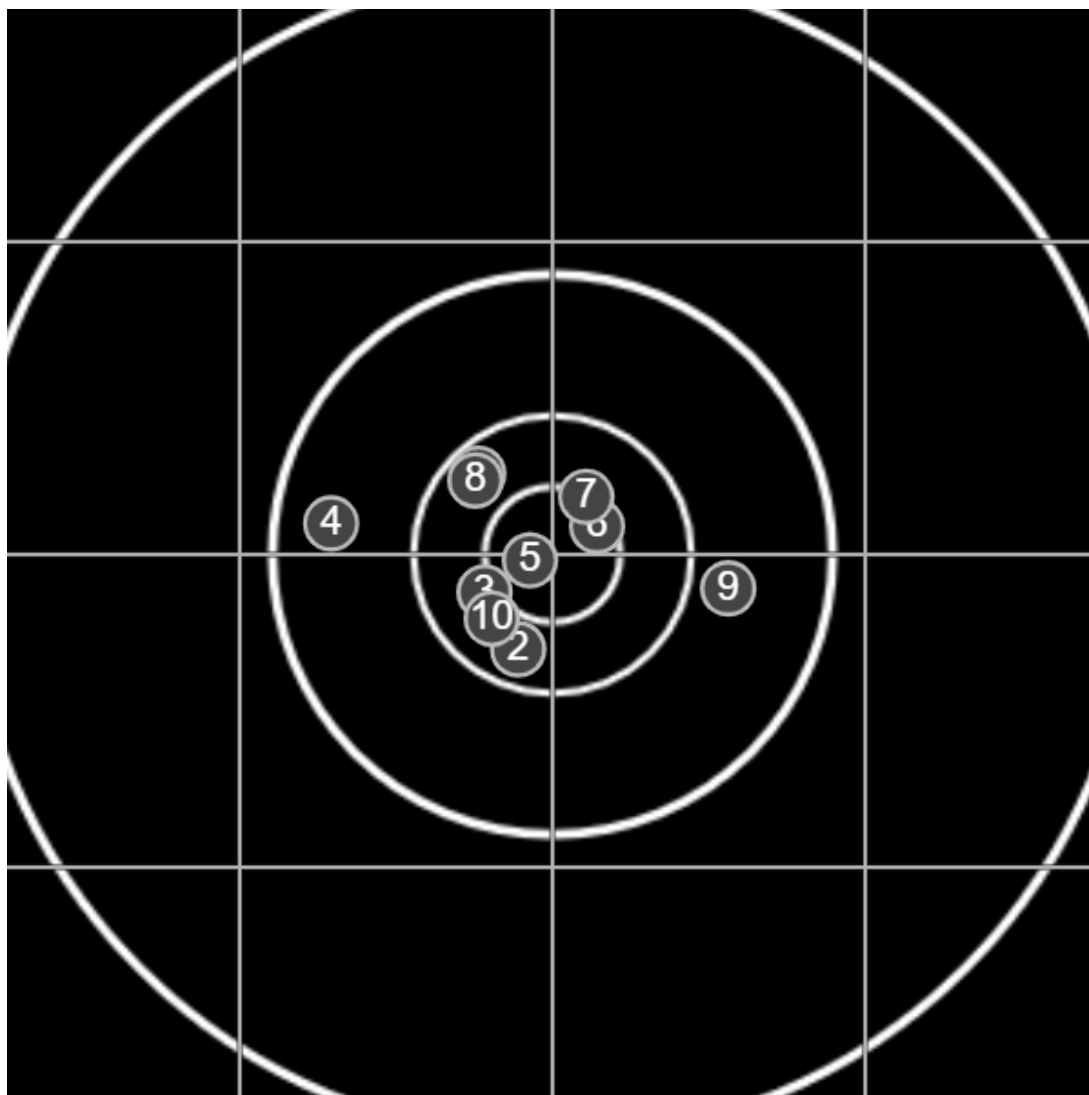

BRC Club Shoot
W Cutler Cup
600yards

BRC T4 [-60]
AU-600y

Group: 204.9 mm
(202.2w x 89.4h)

(F)

Shooter
Nick Webster [m12]

58.4

FINAL
v: 1878, sd: 11.7

#	fps	score
10	1858	6
9	1879	5
8	1897	6
7	1865	X
6	1885	X
5	1881	X
4	1890	5
3	1864	X
2	1877	6
1	1880	6

**SILVER
MOUNTAIN
TARGETS**
Made in Canada

true
Sat Nov 05 2022
3:28:20 pm

BRC Club Shoot
W Cutler Cup
600yards

BRC T4 [-60]
AU-600y

Group: 263.4 mm
(255.8w x 126.1h)

(F)

Shooter
Nick Webster [m12]

55.2