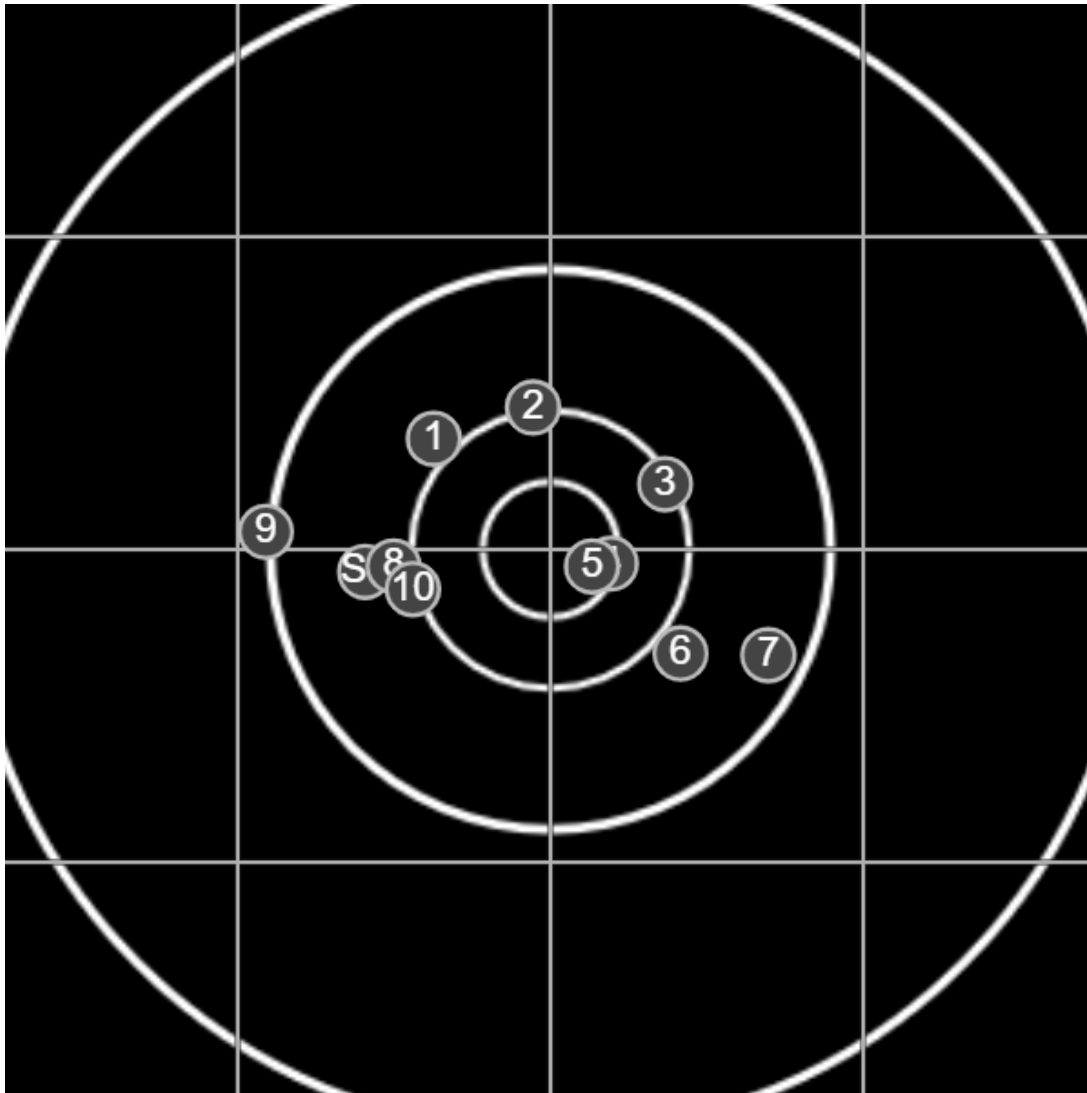

**SILVER
MOUNTAIN
TARGETS**
Made in Canada

true
Sat Nov 05 2022
3:28:20 pm

BRC Club Shoot
W Cutler Cup
600yards

BRC T4 [-60]
AU-600y

Group: 263.4 mm
(255.8w x 126.1h)

(F)

Shooter
Nick Webster [m12]

55.2

FINAL
v: 1871, sd: 12.3

#	fps	score
10	1859	6
9	1871	5
8	1854	5
7	1871	5
6	1864	5
5	1875	X
4	1891	X
3	1869	6
2	1893	6
1	1861	5
S1	1871	(5)