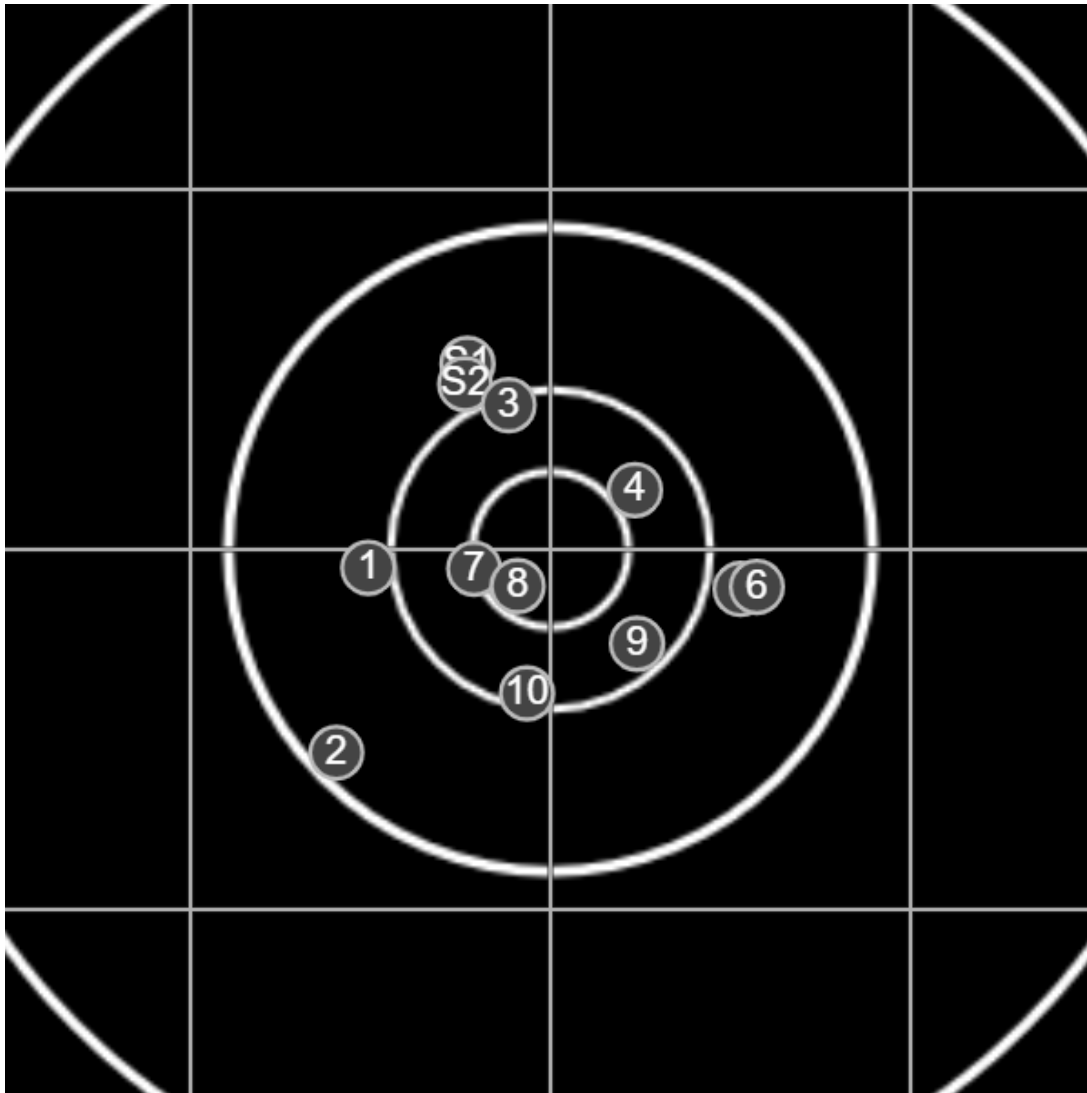

**SILVER
MOUNTAIN
TARGETS**
Made in Canada

true
Sat Nov 05 2022
1:55:48 pm

BRC Club Shoot
W Cutler Cup
600yards

BRC T4 [-60]
AU-600y

Group: 200.1 mm
(186.1w x 153.9h)

(F)

Shooter
Nick Webster [m12]

56.2

FINAL
v: 1868, sd: 9.8

#	fps	score
10	1854	6
9	1889	6
8	1857	X
7	1863	X
6	1869	5
5	1870	5
4	1874	6
3	1874	6
2	1859	5
1	1867	5
S2	1894	(5)
S1	1842	(5)

**SILVER
MOUNTAIN
TARGETS**
Made in Canada

true
Sat Nov 05 2022
2:54:23 pm

BRC Club Shoot
W Cutler Cup
600yards

BRC T4 [-60]
AU-600y

Group: 204.9 mm
(202.2w x 89.4h)

(F)

Shooter
Nick Webster [m12]

58.4

FINAL
v: 1878, sd: 11.7

#	fps	score
10	1858	6
9	1879	5
8	1897	6
7	1865	X
6	1885	X
5	1881	X
4	1890	5
3	1864	X
2	1877	6
1	1880	6

**SILVER
MOUNTAIN
TARGETS**
Made in Canada

true
Sat Nov 05 2022
3:28:20 pm

BRC Club Shoot
W Cutler Cup
600yards

BRC T4 [-60]
AU-600y

Group: 263.4 mm
(255.8w x 126.1h)

(F)

Shooter
Nick Webster [m12]

55.2