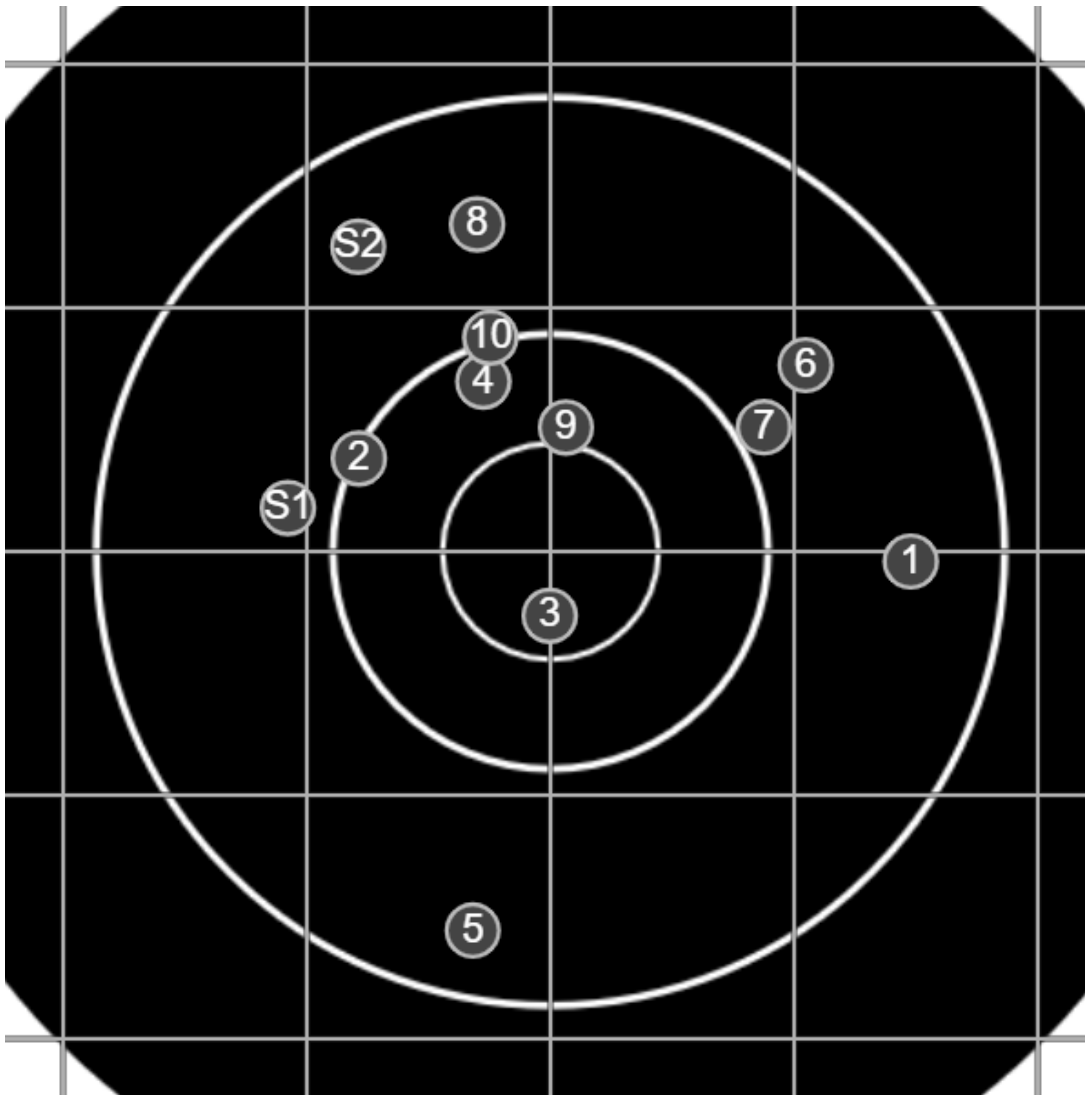

**SILVER
MOUNTAIN
TARGETS**
Made in Canada

true
Sat Oct 22 2022
3:16:15 pm

BRC Practice
Open
600yards

BRC T4 [-63]
AU-600y

Group: 462.8 mm
(361.6w x 462.8h)

(Iron)

Shooter

Charlie Bennett [m22]

45.1

FINAL

v: 1880, sd: 10.4

#	fps	score
10	1865	5
9	1884	5
8	1881	4
7	1869	4
6	1885	4
5	1877	4
4	1886	5
3	1889	V
2	1897	5
1	1864	4
S2	1889	(4)
S1	1831	(4)

**SILVER
MOUNTAIN
TARGETS**
Made in Canada

true
Sat Oct 22 2022
4:38:54 pm

BRC Practice
Open
600yards

BRC T4 [-63]
AU-600y

Group: 665.3 mm
(627.3w x 325.0h)

(Iron)

Shooter
Charlie Bennett [m22]

44.2

FINAL
v: 1883, sd: 12.2

#	fps	score
10	1892	5
9	1887	5
8	1865	5
7	1883	4
6	1901	4
5	1862	3
4	1898	3
3	1875	5
2	1885	V
1	1886	V
S1	1880	(4)