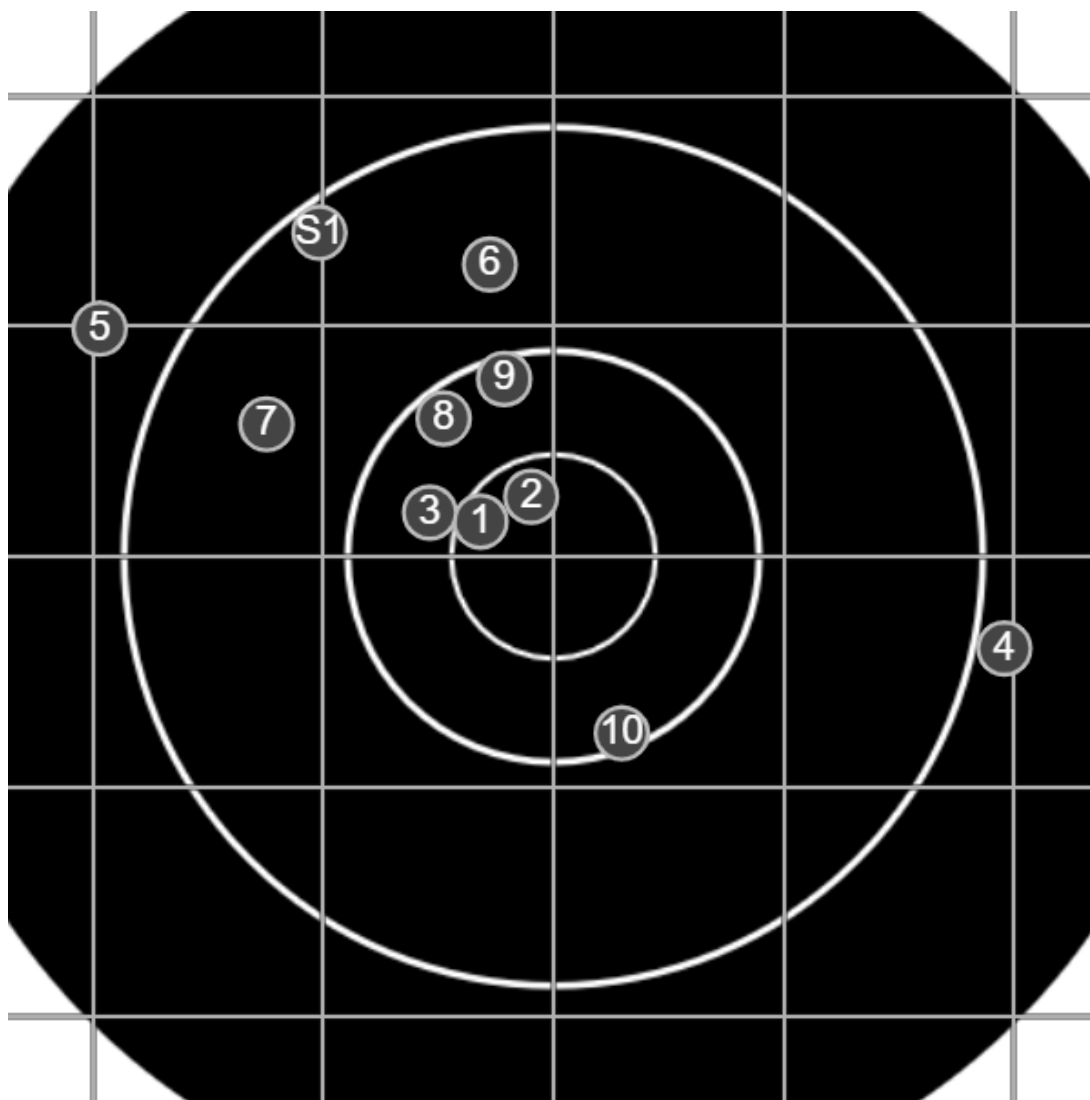

**SILVER
MOUNTAIN
TARGETS**
Made in Canada

true
Sat Oct 22 2022
3:16:15 pm

BRC Practice
Open
600yards

BRC T4 [-63]
AU-600y

Group: 462.8 mm
(361.6w x 462.8h)

(Iron)

Shooter

Charlie Bennett [m22]

BRC Practice
Open
600yards

BRC T4 [-63]
AU-600y

Group: 665.3 mm
(627.3w x 325.0h)

(Iron)

Shooter
Charlie Bennett [m22]

44.2

FINAL
v: 1883, sd: 12.2

#	fps	score
10	1892	5
9	1887	5
8	1865	5
7	1883	4
6	1901	4
5	1862	3
4	1898	3
3	1875	5
2	1885	V
1	1886	V
S1	1880	(4)