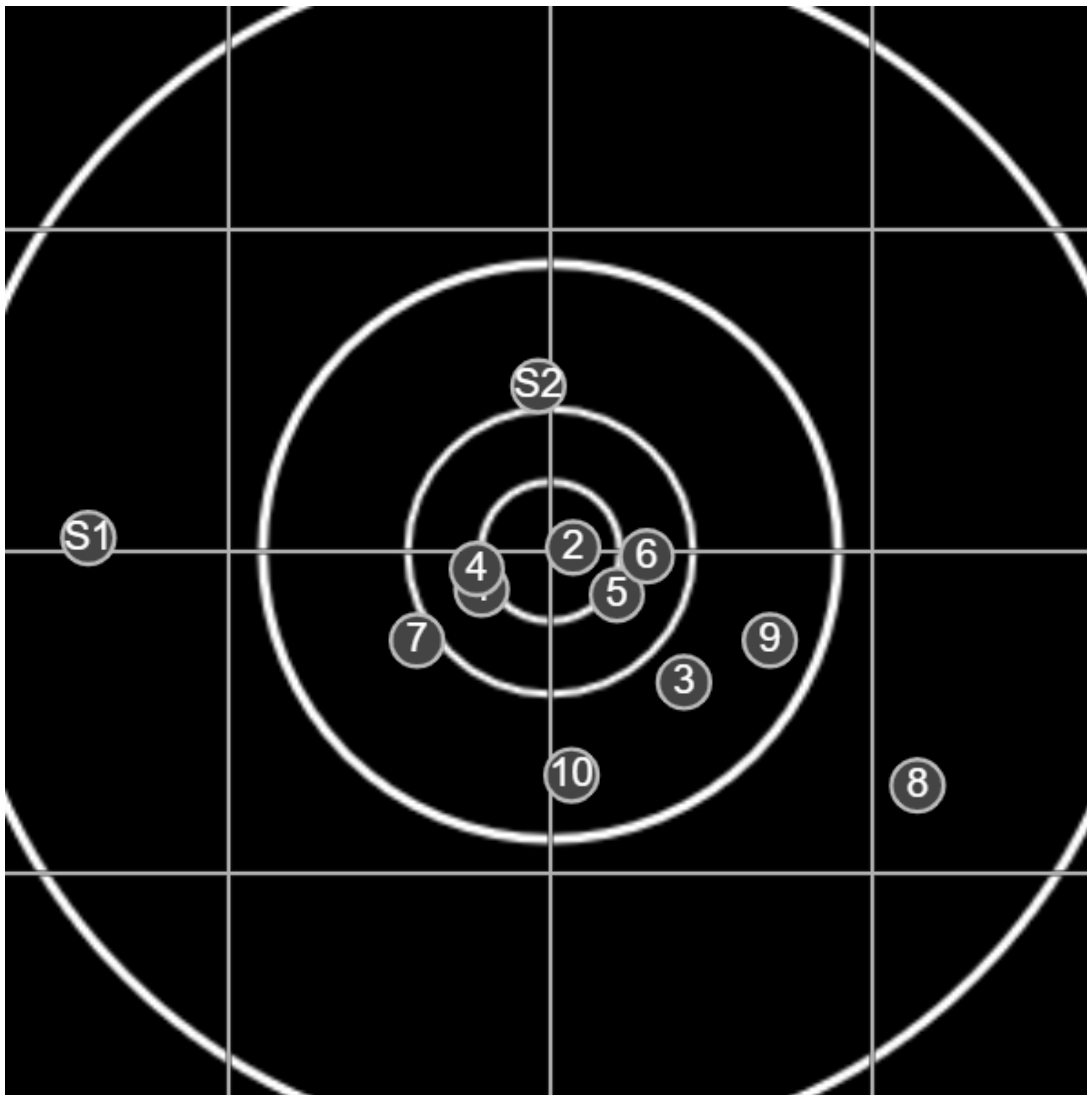

**SILVER
MOUNTAIN
TARGETS**
Made in Canada

true
Sat Oct 22 2022
3:28:11 pm

BRC Practice
Open
600yards

BRC T4 [-63]
AU-600y

Group: 258.2 mm
(247.9w x 117.9h)

(F)

Shooter
David Butler [m20]

54.4

FINAL
v: 1943, sd: 11.8

#	fps	score
10	1929	5
9	1942	5
8	1925	4
7	1935	5
6	1948	6
5	1956	X
4	1956	X
3	1963	5
2	1938	X
1	1940	X
S2	1959	(5)
S1	1953	(4)