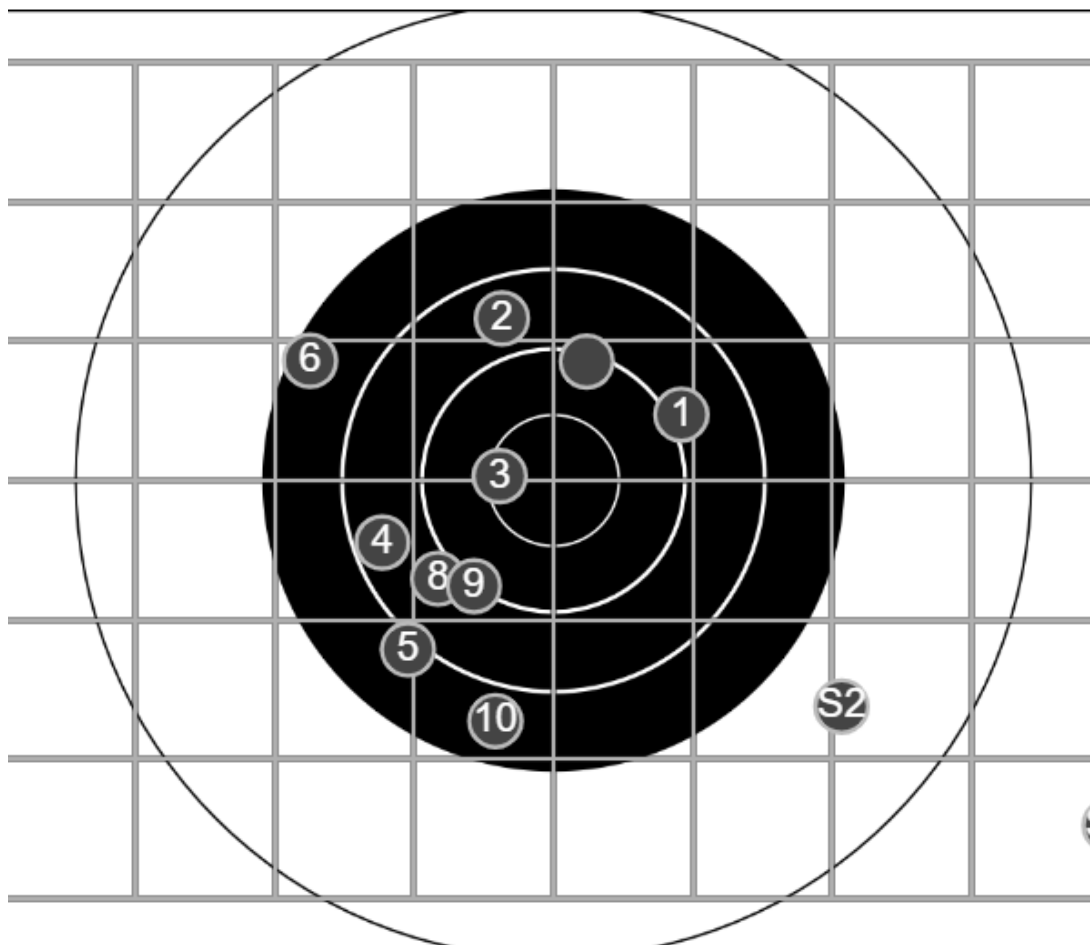

**SILVER  
MOUNTAIN  
TARGETS**  
Made in Canada

Sun Oct 23 2022  
2:54:33 pm

**BRC Club Shoot**  
NSWRA Medal  
900yards

**BRC T6 [-63]**  
AU-LR

Group: 774.1 mm  
(709.3w x 769.1h)

(Iron)  
**Shooter**  
Dennis Lavelle [m04]  
**35.1**  
9 / 10 shots  
v: 1405, sd: 22.4