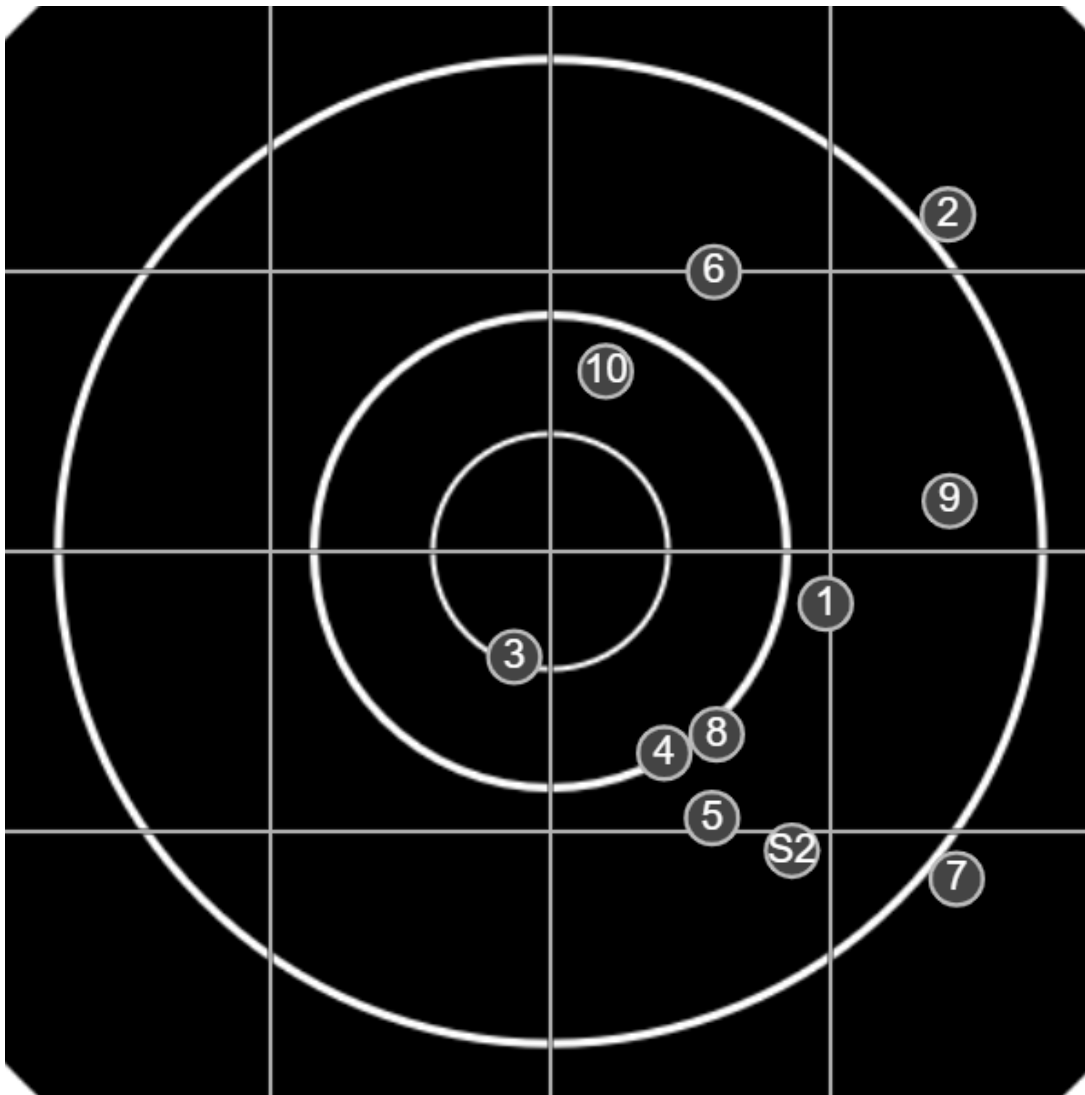

**SILVER
MOUNTAIN
TARGETS**
Made in Canada

true
Sun Oct 23 2022
1:37:50 pm

BRC Club Shoot
NSWRA Medal
700yards

BRC T6 [-63]
AU-700y

Group: 441.7 mm
(294.2w x 441.7h)

(Iron)
Shooter
Dennis Lavelle [m04]

41.1

FINAL
v: 1693, sd: 17.7

#	fps	score
10	1718	5
9	1681	4
8	1657	4
7	1686	3
6	1712	4
5	1684	4
4	1679	5
3	1708	V
2	1698	3
1	1706	4
S2	1708	(4)
S1	1652	(1)*