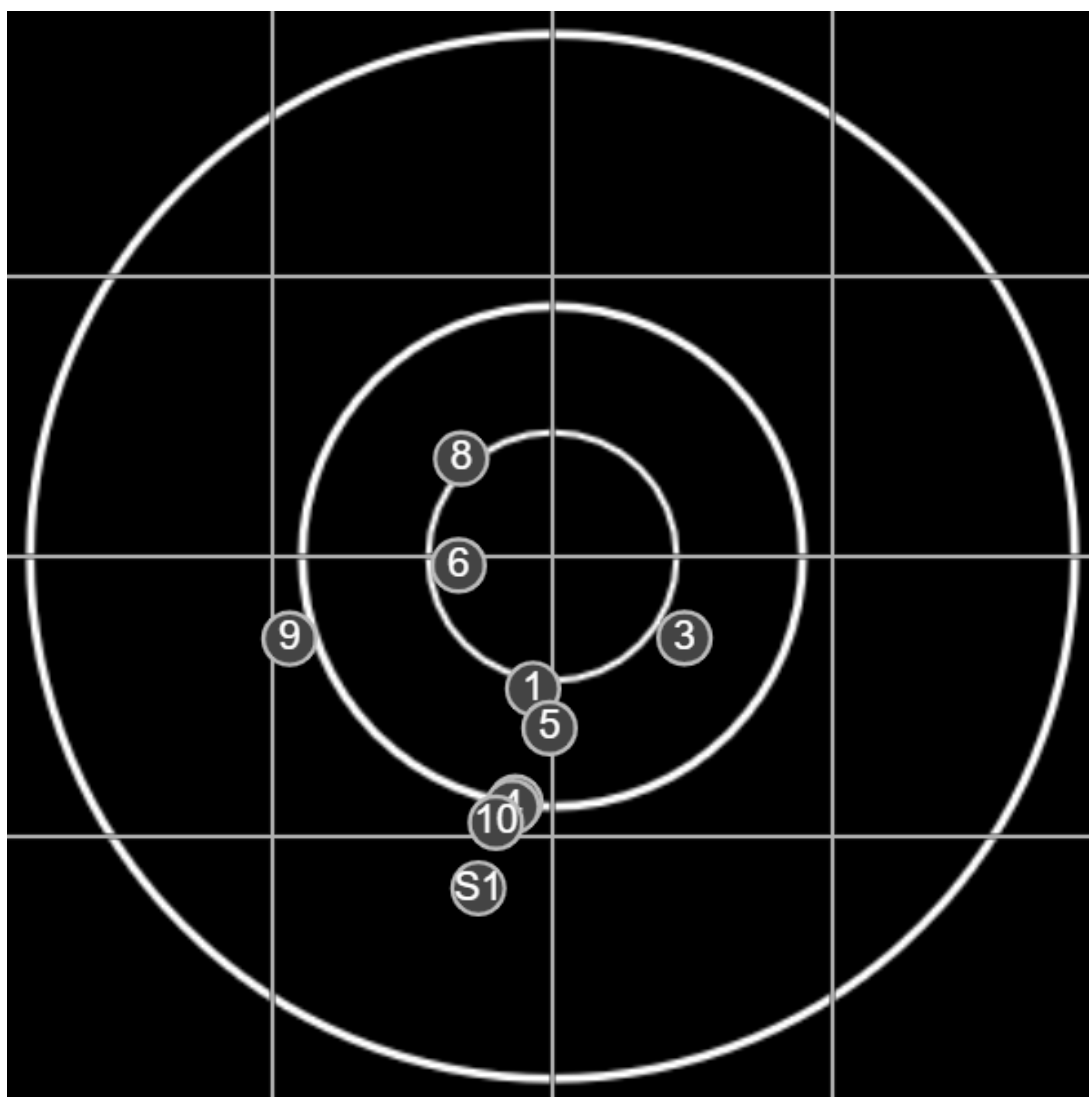

true  
Sun Oct 23 2022  
12:54:53 pm

**BRC Club Shoot**  
NSWRA Medal  
600yards

**BRC T6 [-63]**  
AU-600y

Group: 424.4 mm  
(225.1w x 424.2h)

(Iron)  
**Shooter**  
Dennis Lavelle [m04]

**46.3**

**FINAL**  
v: 1813, sd: 15.5