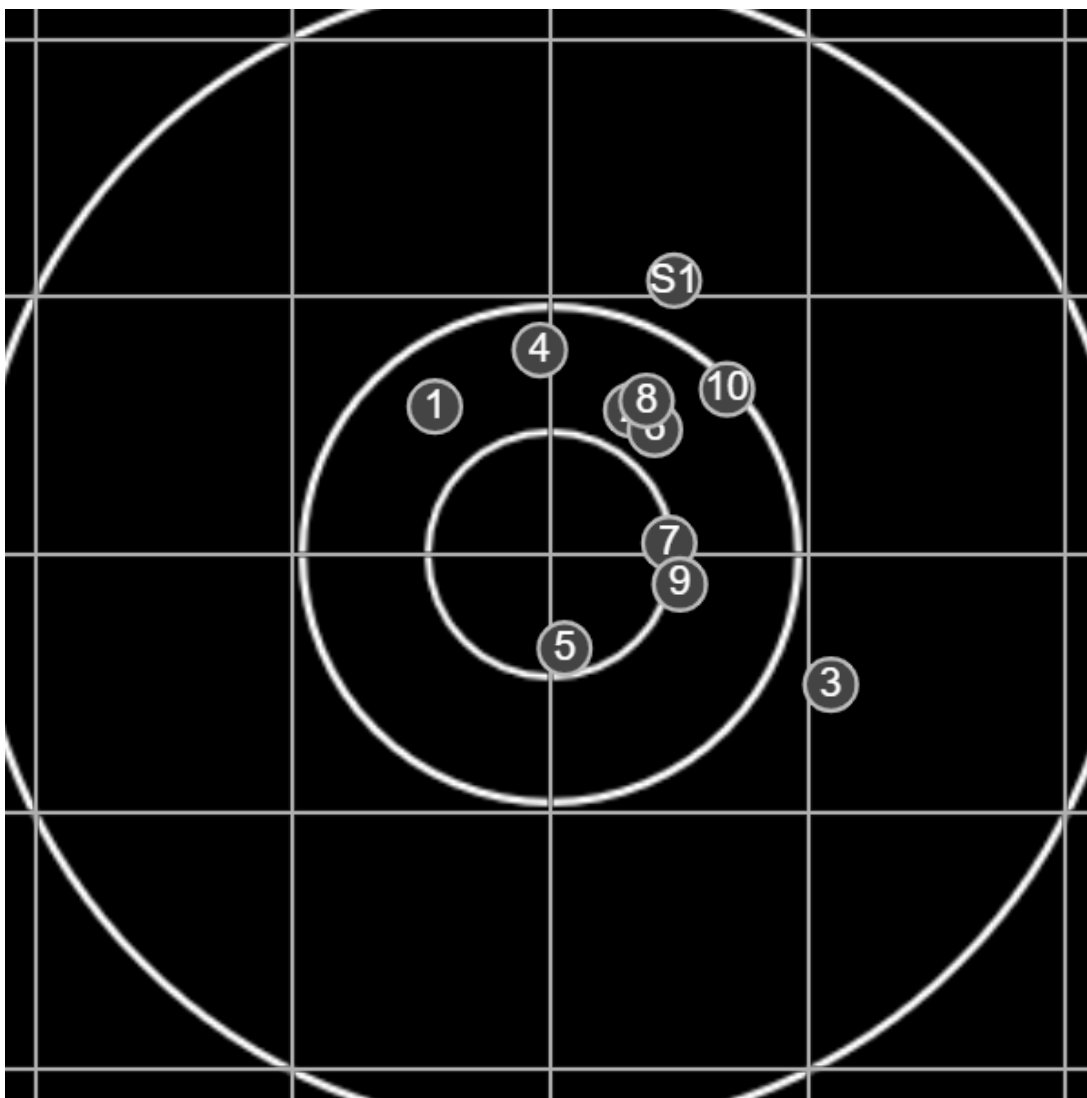

**SILVER
MOUNTAIN
TARGETS**
Made in Canada

true
Sun Oct 23 2022
11:11:37 am

BRC Club Shoot
NSWRA Medal
500yards

BRC T6 [-63]
AU-500y

Group: 249.7 mm
(204.3w x 172.7h)

(Iron)
Shooter
James Clarke [m27]

49.3

FINAL
v: 2024, sd: 9.5

#	fps	score
10	2029	5
9	2021	V
8	2023	5
7	2004	V
6	2027	5
5	2031	V
4	2025	5
3	2016	4
2	2020	5
1	2043	5
S1	2015	(4)