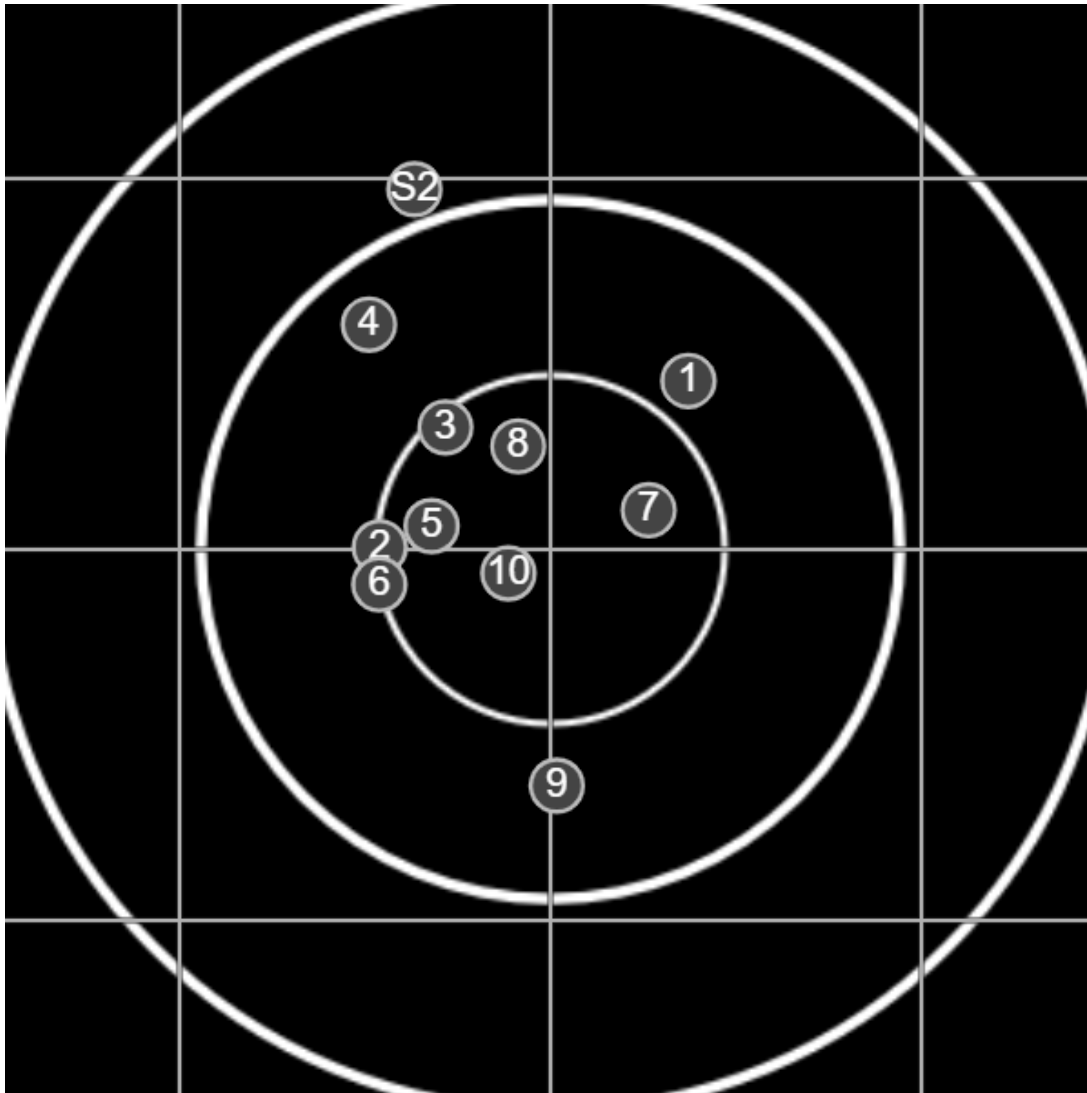

**SILVER  
MOUNTAIN  
TARGETS**  
Made in Canada

true  
Sat Oct 29 2022  
2:33:46 pm

**BRC Club Shoot**  
W Cutler Cup  
500yards

**BRC T4 [-59]**  
AU-500y

Group: 357.6 mm  
(229.4w x 331.1h)

(Iron)  
**Shooter**  
Dennis Lavelle [m04]

**50.7**

**FINAL**  
v: 1968, sd: 21.3

#	fps	score
10	1984	V
9	1986	5
8	1999	V
7	1942	V
6	1963	V
5	1959	V
4	1953	5
3	1999	V
2	1960	V
1	1938	5
S2	1940	(4)
S1	1965	(2)*

**SILVER  
MOUNTAIN  
TARGETS**  
Made in Canada

true  
Sat Oct 29 2022  
3:58:41 pm

**BRC Club Shoot**  
W Cutler Cup  
500yards

**BRC T4 [-59]**  
AU-500y

Group: 331.6 mm  
(310.5w x 203.3h)

(Iron)  
**Shooter**  
Dennis Lavelle [m04]

**50.6**

**FINAL**  
v: 1969, sd: 33.2