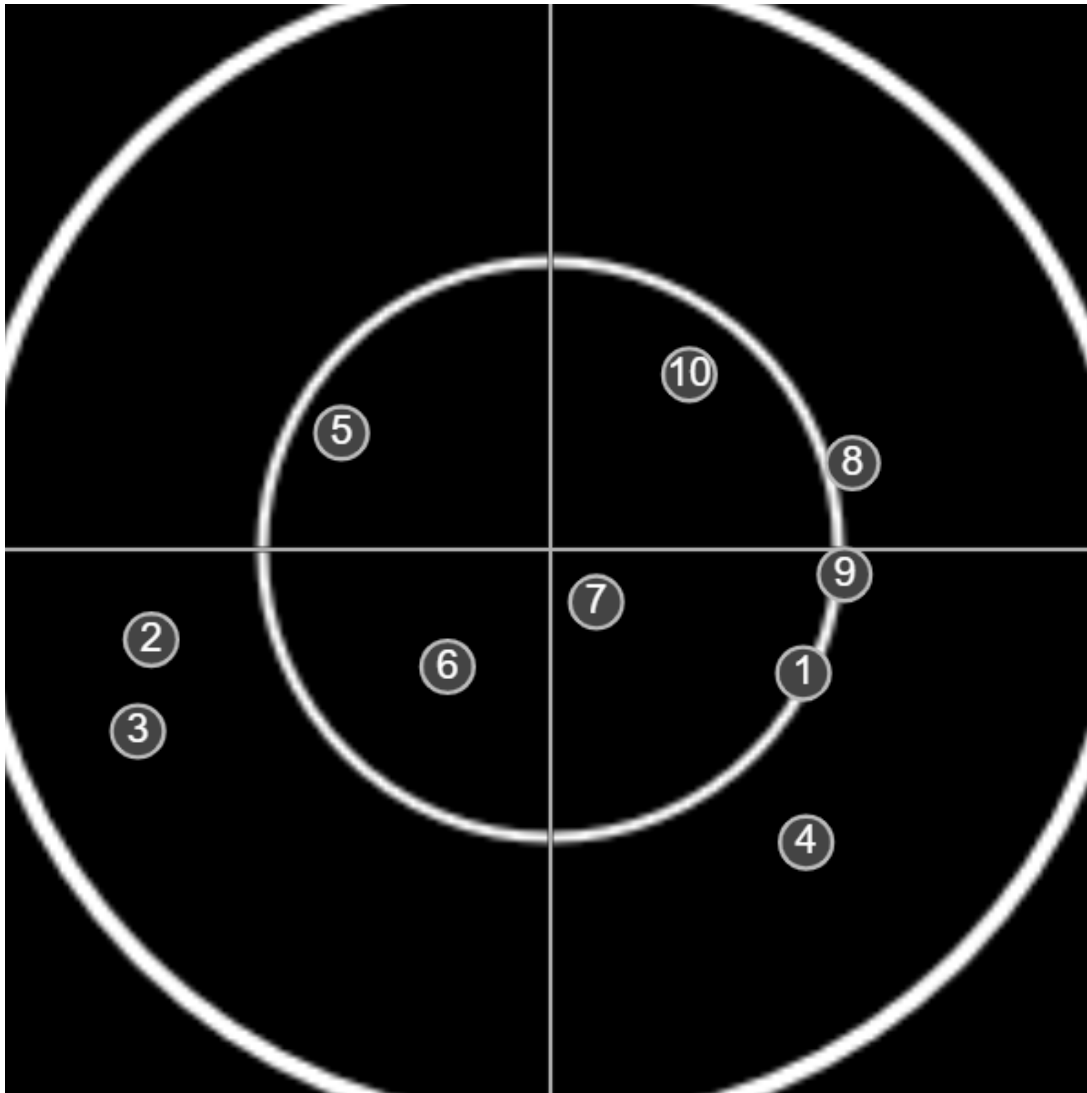

true  
Sat Oct 29 2022  
3:58:41 pm

**BRC Club Shoot**  
W Cutler Cup  
500yards

**BRC T4 [-59]**  
AU-500y

Group: 331.6 mm  
(310.5w x 203.3h)

(Iron)  
**Shooter**  
Dennis Lavelle [m04]

**50.6**

**FINAL**  
v: 1969, sd: 33.2