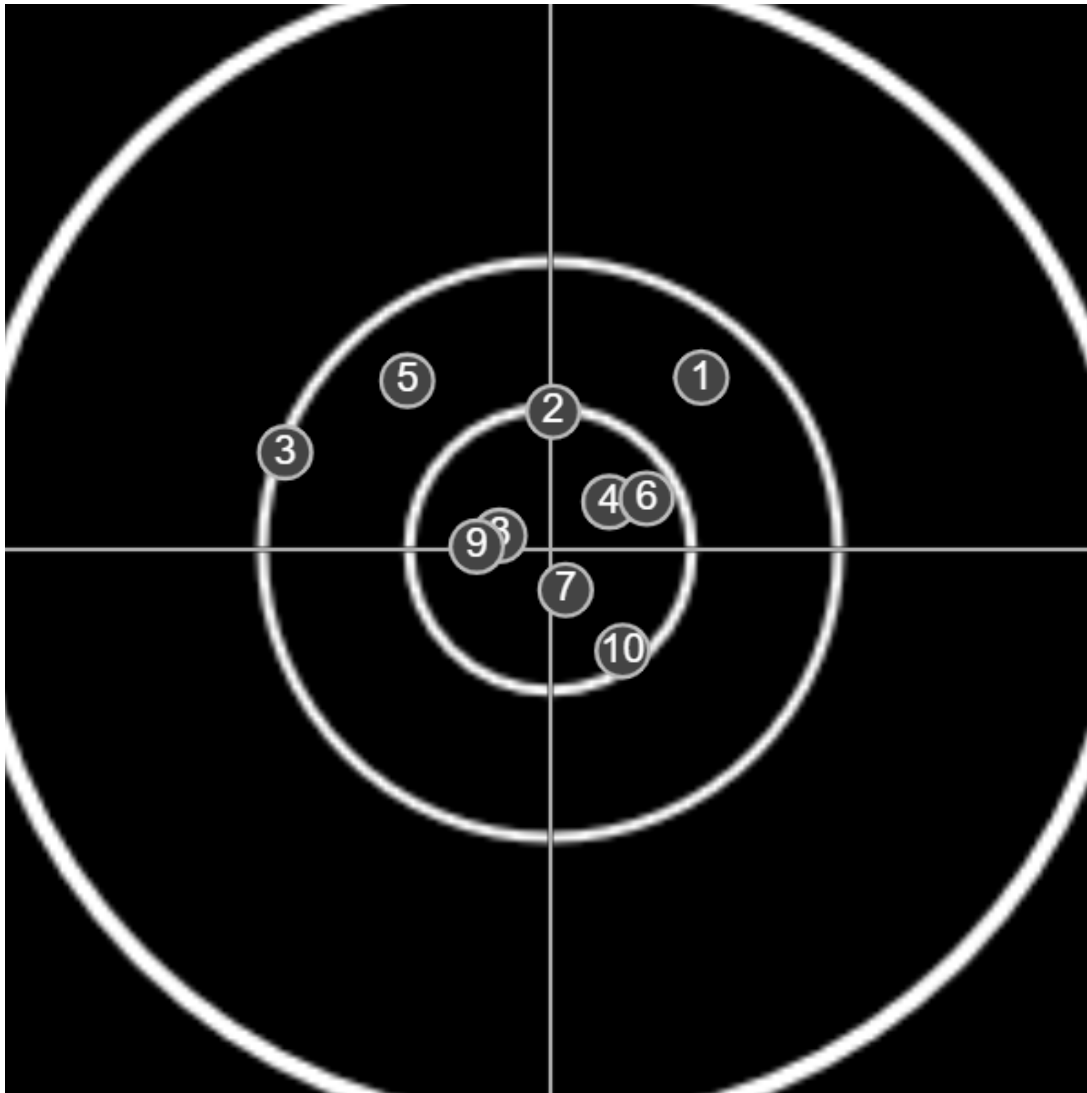

**SILVER  
MOUNTAIN  
TARGETS**  
Made in Canada

true  
Sat Oct 29 2022  
3:51:52 pm

**BRC Club Shoot**  
W Cutler Cup  
500yards

**BRC T6 [-60]**  
AU-500y

Group: 183.7 mm  
(180.8w x 118.8h)

(F)

**Shooter**  
Jeff Eppleston [m07]

**60.7**

**FINAL**  
v: 2097, sd: 12.3

#	fps	score
10	2078	X
9	2099	X
8	2102	X
7	2080	X
6	2110	X
5	2108	6
4	2079	X
3	2100	6
2	2101	X
1	2112	6

**SILVER  
MOUNTAIN  
TARGETS**  
Made in Canada

true  
Sat Oct 29 2022  
4:31:06 pm

**BRC Club Shoot**  
W Cutler Cup  
500yards

**BRC T6 [-60]**  
AU-500y

Group: 126.6 mm  
(117.2w x 73.6h)

(F)

**Shooter**  
Jeff Eppleston [m07]

**60.6**

**FINAL**  
v: 2098, sd: 17.3

#	fps	score
10	2080	6
9	2090	6
8	2092	X
7	2086	6
6	2089	X
5	2085	6
4	2112	X
3	2116	X
2	2094	X
1	2138	X