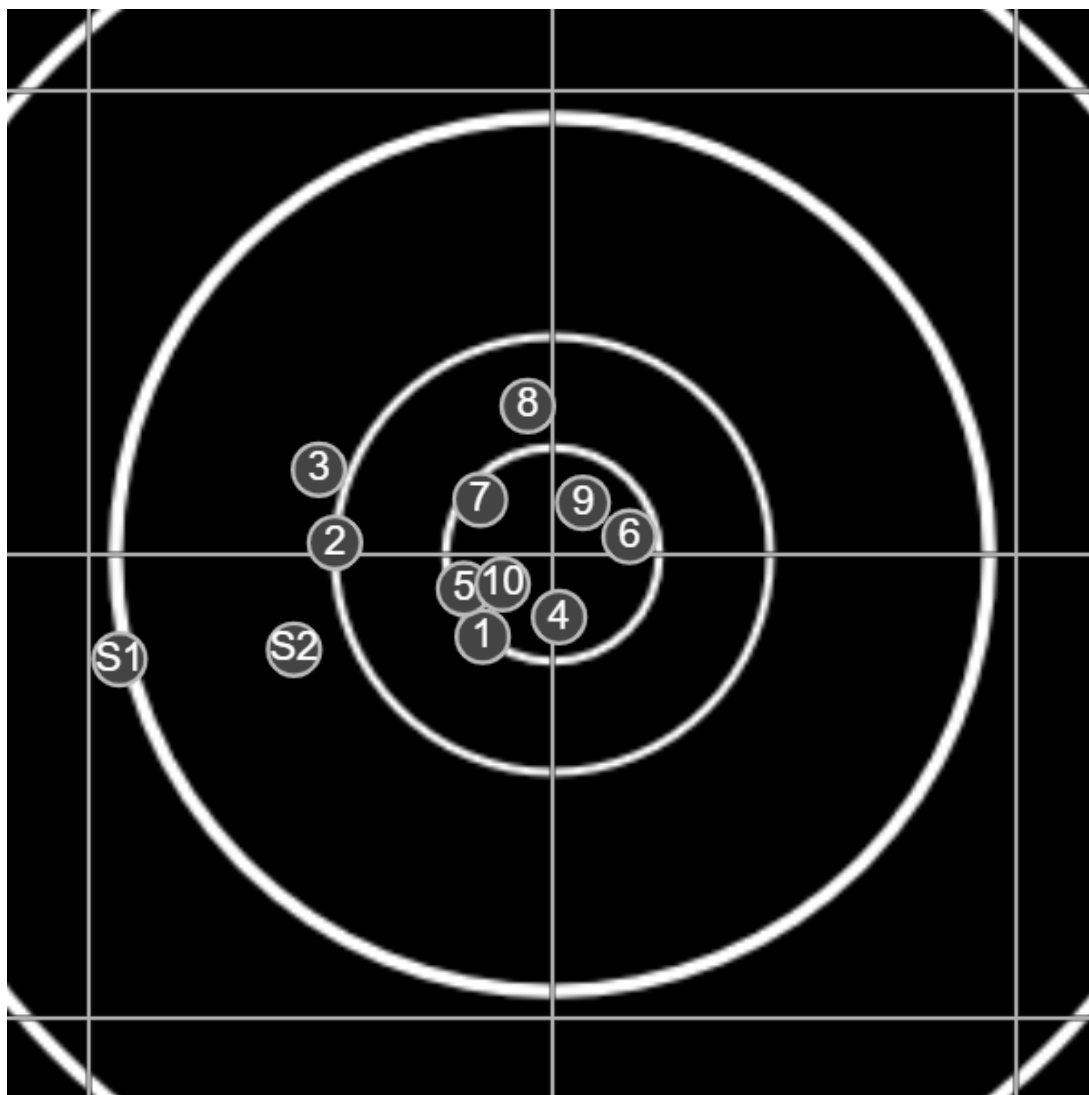

**SILVER  
MOUNTAIN  
TARGETS**  
Made in Canada

true  
Sat Oct 29 2022  
3:31:54 pm

**BRC Club Shoot**  
W Cutler Cup  
500yards

**BRC T4 [-59]**  
AU-500y

Group: 182.5 mm  
(178.4w x 132.4h)

(F)

**Shooter**  
Mal Wright [m24]

**59.7**

**FINAL**  
v: 2104, sd: 28.2

#	fps	score
10	2092	X
9	2111	X
8	2081	6
7	2104	X
6	2093	X
5	2113	X
4	2082	X
3	2085	5
2	2182	6
1	2095	X
S2	2101	(5)
S1	2114	(5)

**SILVER  
MOUNTAIN  
TARGETS**  
Made in Canada

true  
Sat Oct 29 2022  
4:52:12 pm

**BRC Club Shoot**  
W Cutler Cup  
500yards

**BRC T4 [-59]**  
AU-500y

Group: 278.2 mm  
(278.2w x 79.3h)

(F)

**Shooter**  
Mal Wright [m24]

**59.5**

**FINAL**  
v: 2100, sd: 16.6