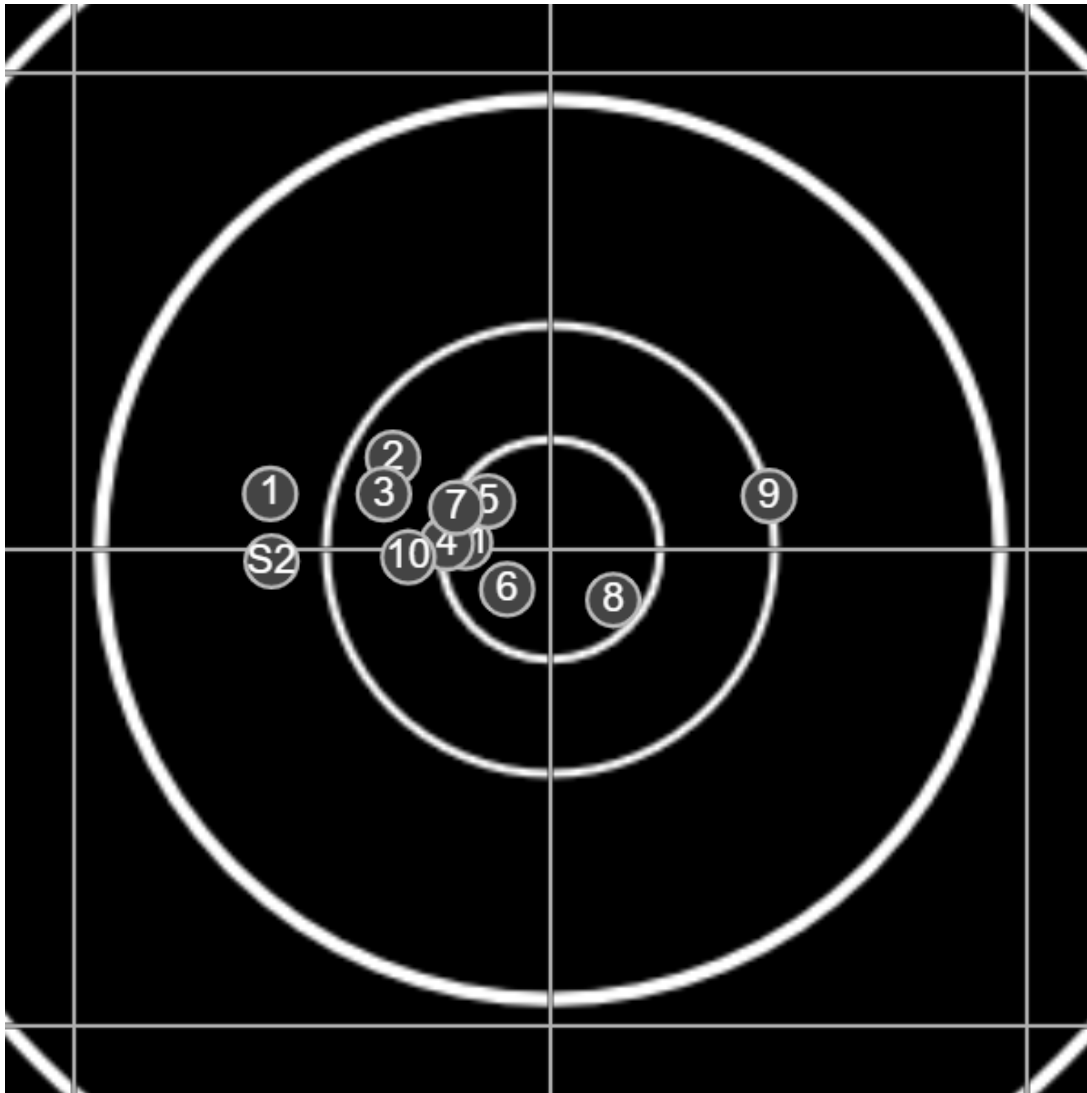

true  
Sat Oct 29 2022  
4:52:12 pm

**BRC Club Shoot**  
W Cutler Cup  
500yards

**BRC T4 [-59]**  
AU-500y

Group: 278.2 mm  
(278.2w x 79.3h)

(F)

**Shooter**  
Mal Wright [m24]

**59.5**

**FINAL**  
v: 2100, sd: 16.6