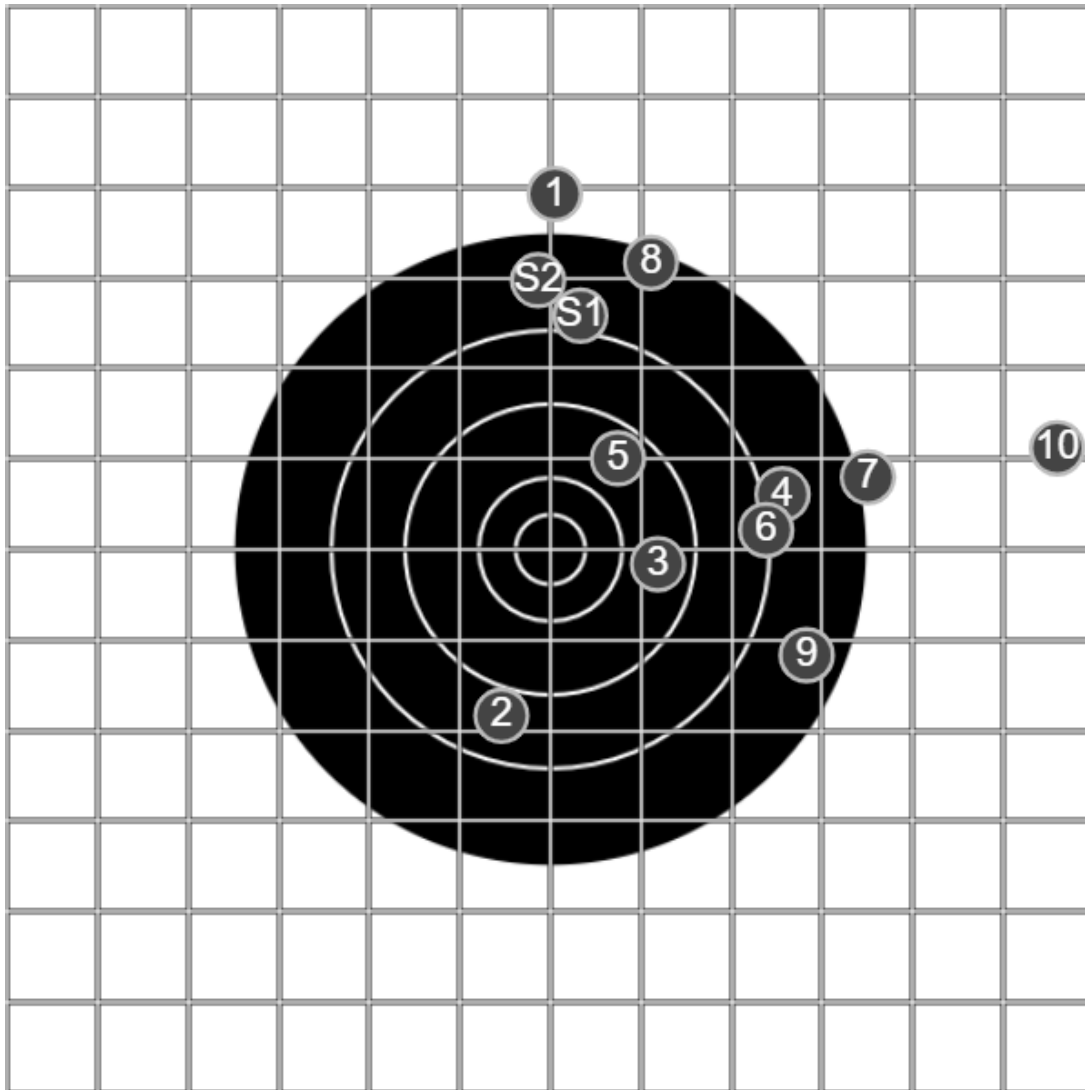

**SILVER
MOUNTAIN
TARGETS**
Made in Canada

true
Sat Sep 24 2022
14:43:39

BRC Club Shoot
W Cutler Cup
300yards

BRC T4 [-59]
AU-300y

Group: 544.1 mm
(490.3w x 460.2h)

(Iron)
Shooter
Galy Tse [v9]

23.0

FINAL
v: 1906, sd: 41.4

#	fps	score
10	1790	1
9	1904	2
8	1896	2
7	1950	1
6	1931	3
5	1901	4
4	1922	2
3	1917	4
2	1915	3
1	1930	1
S2	1947	(2)
S1	1893	(2)

**SILVER
MOUNTAIN
TARGETS**
Made in Canada

true
Sat Sep 24 2022
15:52:00

BRC Club Shoot
W Cutler Cup
300yards