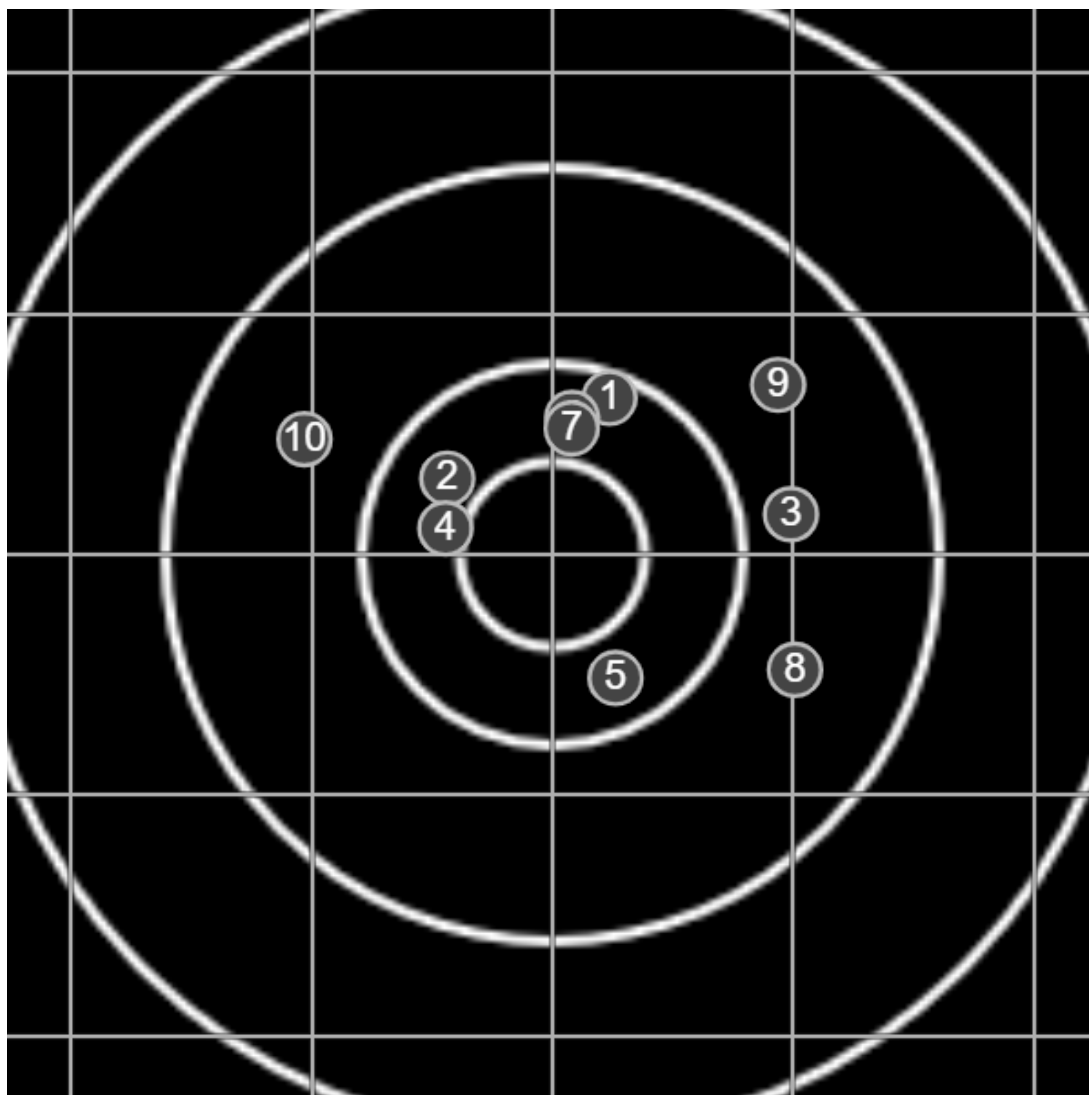

**SILVER
MOUNTAIN
TARGETS**
Made in Canada

true
Sat Sep 24 2022
13:54:31

BRC Club Shoot
W Cutler Cup
300yards

BRC T4 [-59]
AU-300y

Group: 183.4 mm
(177.5w x 78.1h)

(Iron)
Shooter
Gordon Shepherd [m02]

48.6

FINAL
v: 2397, sd: 28.0

BRC Club Shoot
W Cutler Cup
300yards

BRC T4 [-59]
AU-300y

Group: 179.7 mm
(162.6w x 97.2h)

(Iron)
Shooter
Gordon Shepherd [m02]

46.0

FINAL
v: 2407, sd: 30.6

#	fps	score
10	2380	4
9	2380	4
8	2418	4
7	2441	5
6	2397	5
5	2403	5
4	2381	5
3	2392	4
2	2394	5
1	2481	5