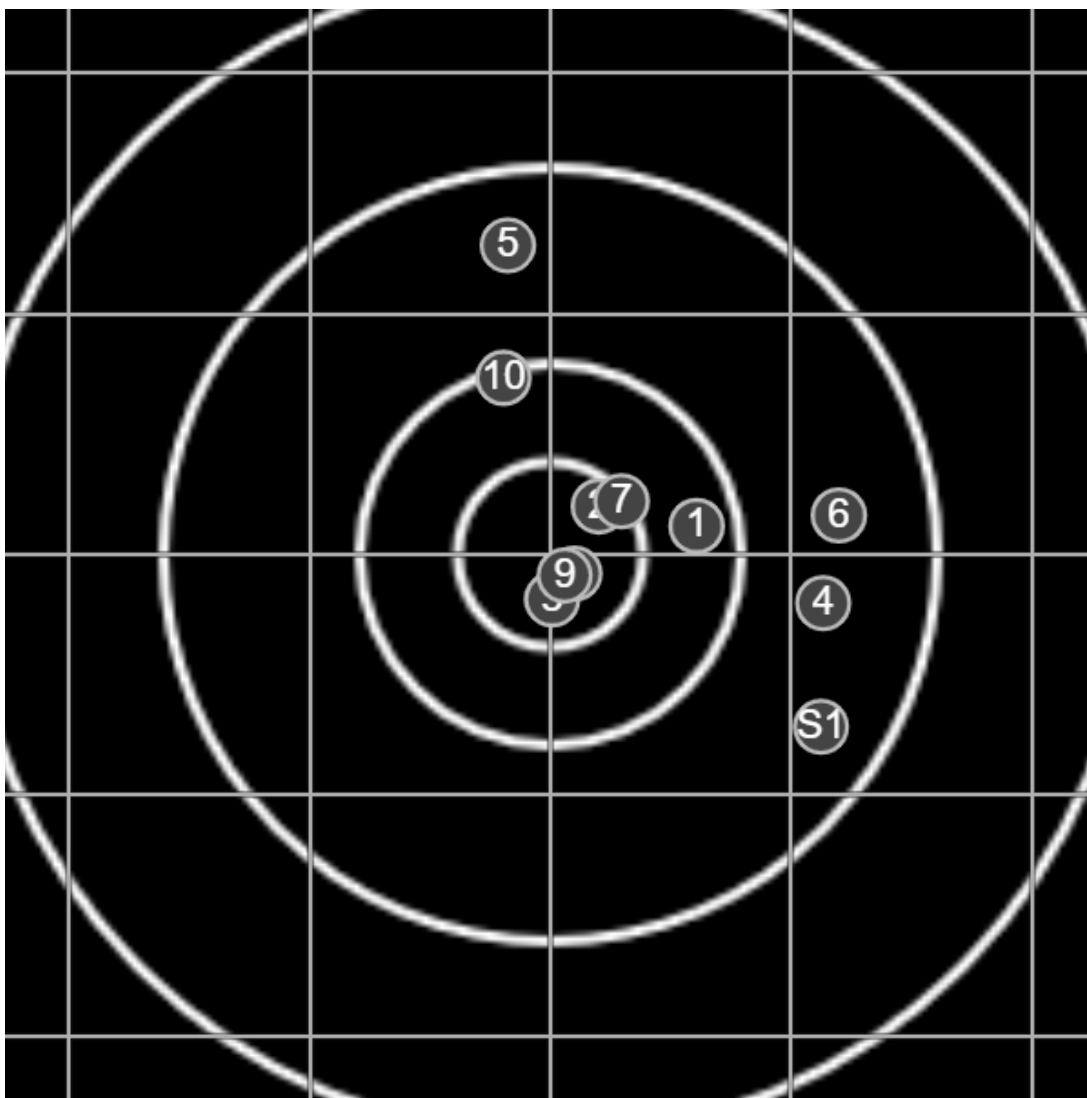

true  
Sat Sep 24 2022  
15:12:54

**BRC Club Shoot**  
W Cutler Cup  
300yards

**BRC T6 [-60]**  
AU-300y

Group: 158.2 mm  
(111.2w x 118.7h)

(Iron)  
Shooter  
Graeme Bright [m01]

**47.5**

**FINAL**  
v: 2451, sd: 51.1