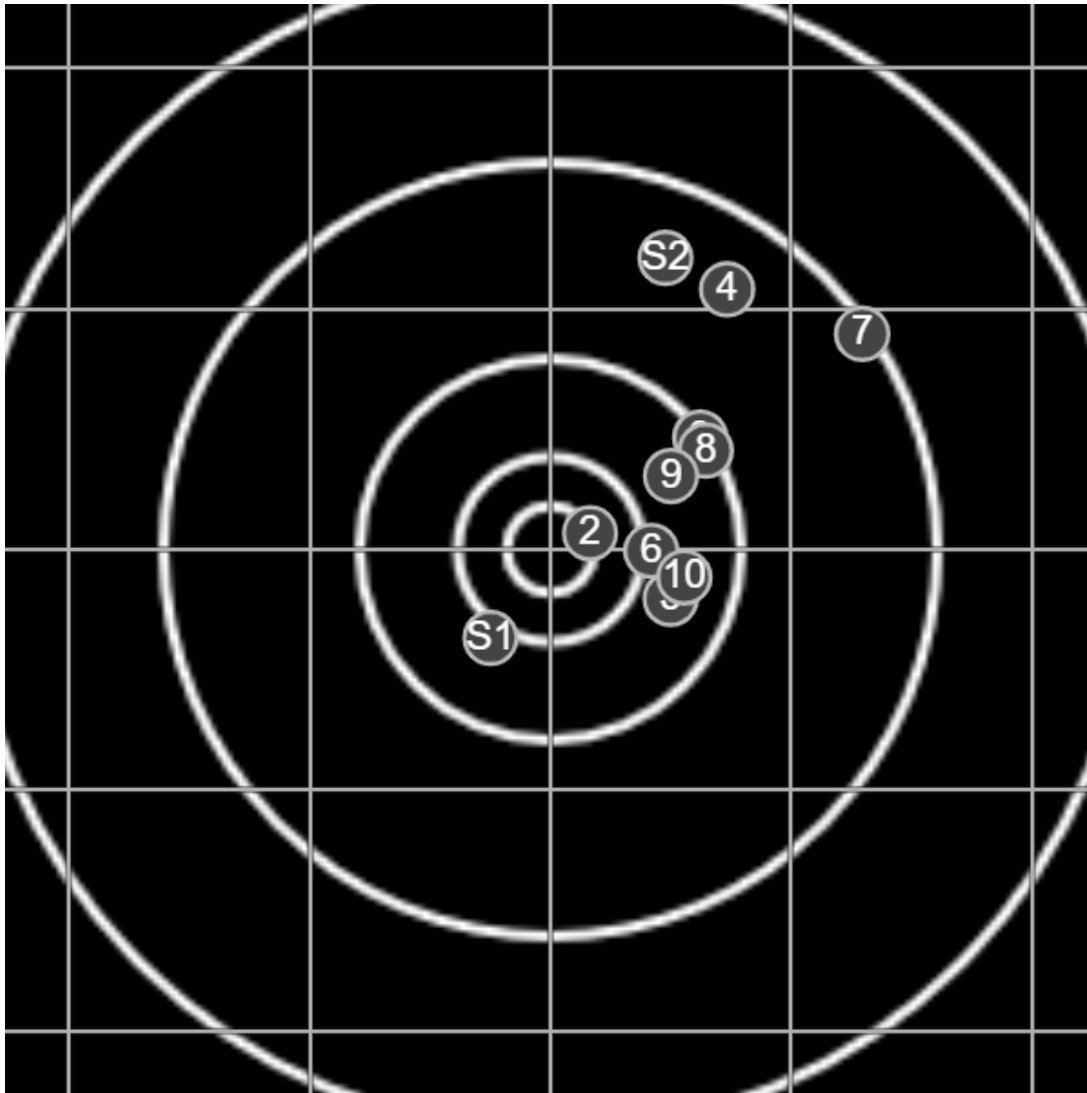

**SILVER
MOUNTAIN
TARGETS**
Made in Canada

true
Sat Sep 24 2022
15:21:03

BRC Club Shoot
W Cutler Cup
300yards

BRC T4 [-59]
AU-300y

Group: 355.6 mm
(271.2w x 288.7h)

(F)
Shooter
Mal Wright [m24]

46.1

FINAL
v: 2176, sd: 50.8

#	fps	score
10	2096	5
9	2184	5
8	2240	5
7	2231	4
6	2115	6
5	2150	5
4	2221	4
3	2172	5
2	2120	X
1	2228	1
S2	2231	(4)
S1	2098	(6)