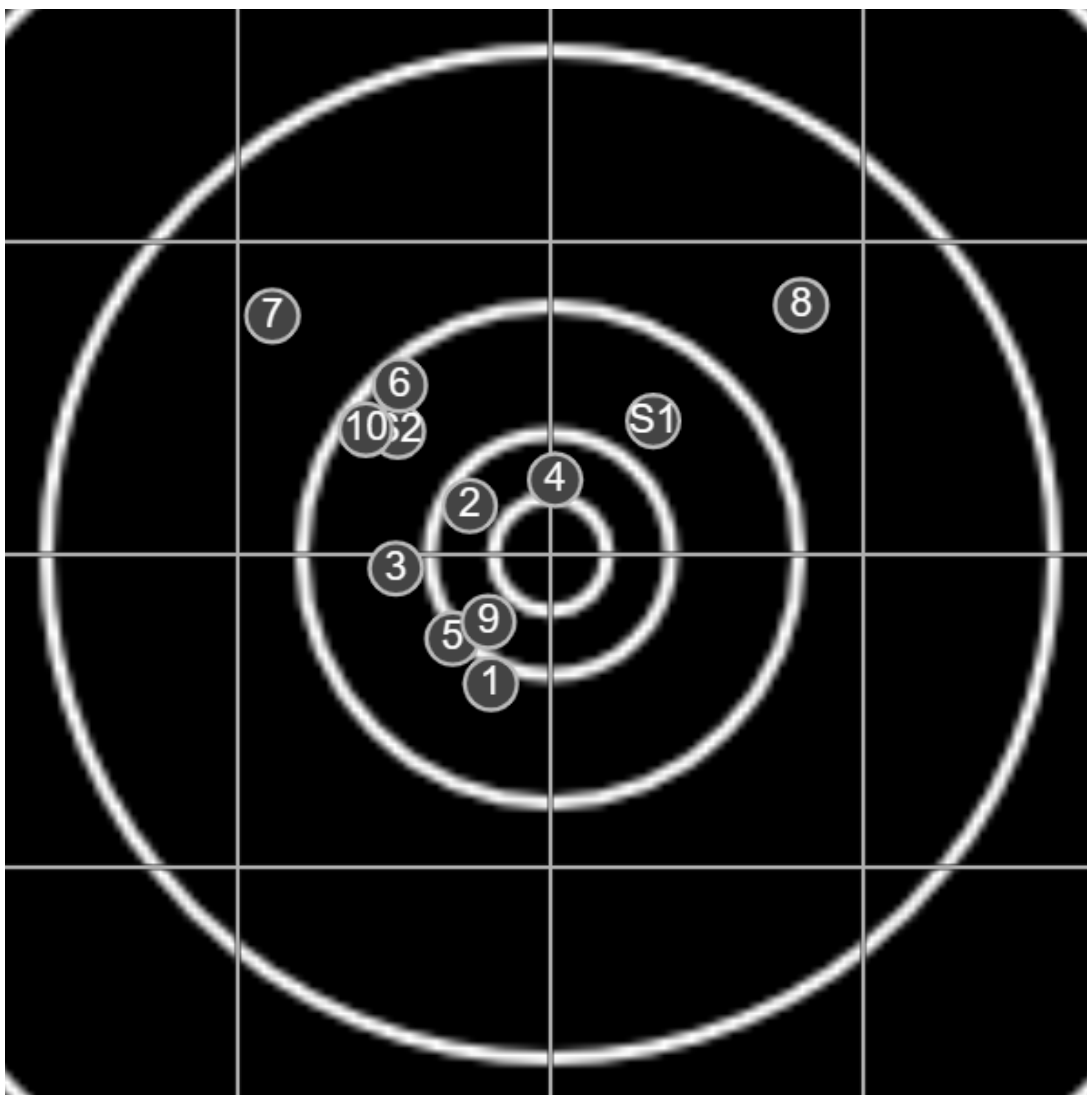

true  
01/04/2023  
3:44:15 pm

**BRC Club Shoot**  
J Sibera Trophy  
300yards

**BRC T4 [-71]**  
AU-300y

Group: 134.6 mm  
(134.6w x 96.4h)

(F)

**Shooter**  
Garry Cafe [v7]

**53.1**

**FINAL**  
v: 2382, sd: 29.5