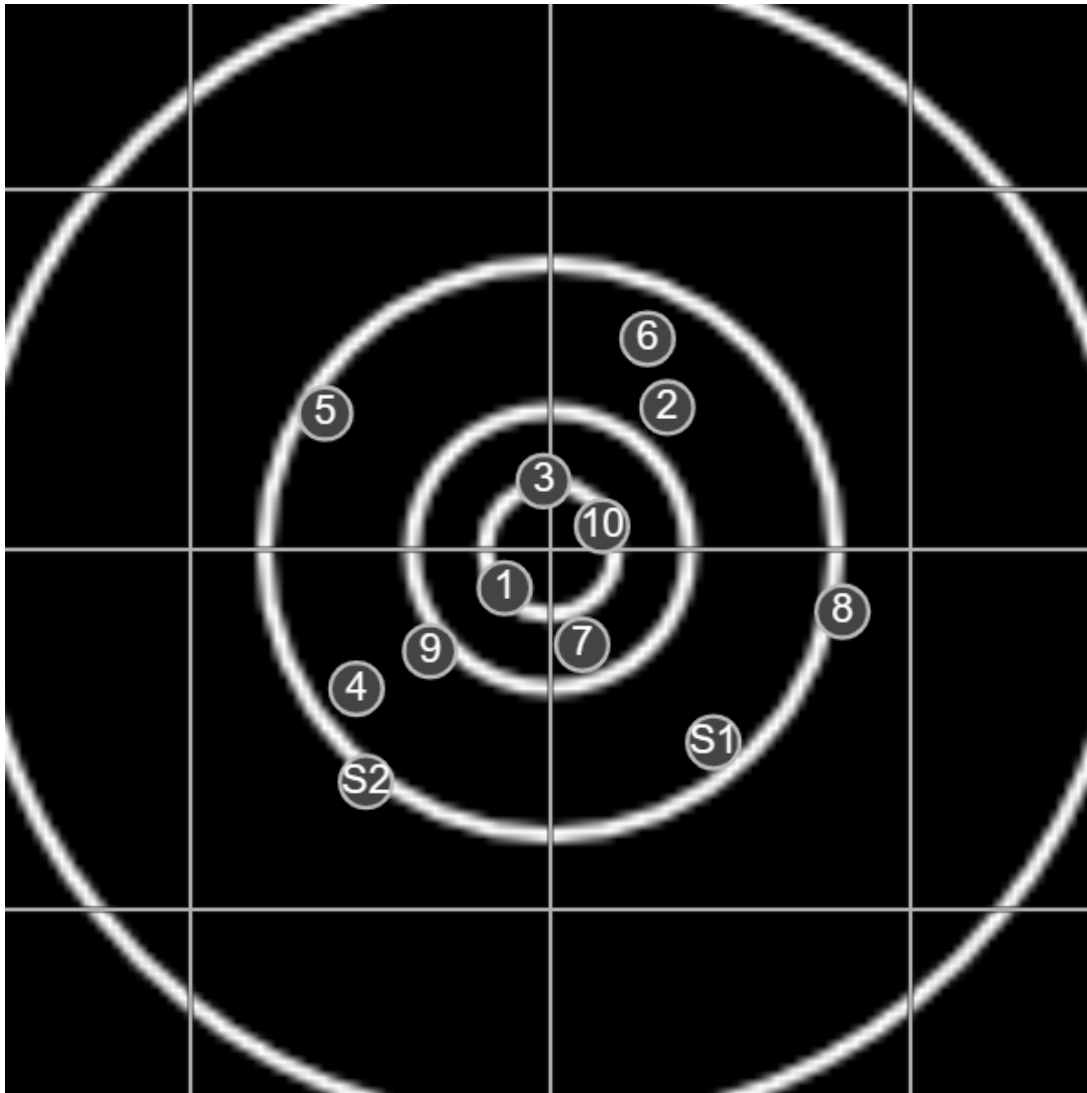

**SILVER  
MOUNTAIN  
TARGETS**  
Made in Canada

true  
01/04/2023  
2:57:23 pm

**BRC Club Shoot**  
J Sibera Trophy  
300yards

**BRC T4 [-71]**  
AU-300y

Group: 122.6 mm  
(114.5w x 77.5h)

(F)

**Shooter**  
Garry Cafe [v7]

**55.3**

**FINAL**  
v: 2380, sd: 29.7

#	fps	score
10	2354	X
9	2368	6
8	2453	5
7	2384	6
6	2402	5
5	2366	5
4	2368	5
3	2343	X
2	2368	5
1	2394	X
S2	2392	(5)
S1	2397	(5)

**SILVER  
MOUNTAIN  
TARGETS**  
Made in Canada

true  
01/04/2023  
3:44:15 pm

**BRC Club Shoot**  
J Sibera Trophy  
300yards

**BRC T4 [-71]**  
AU-300y

Group: 134.6 mm  
(134.6w x 96.4h)

(F)

**Shooter**  
Garry Cafe [v7]

**53.1**

**FINAL**  
v: 2382, sd: 29.5