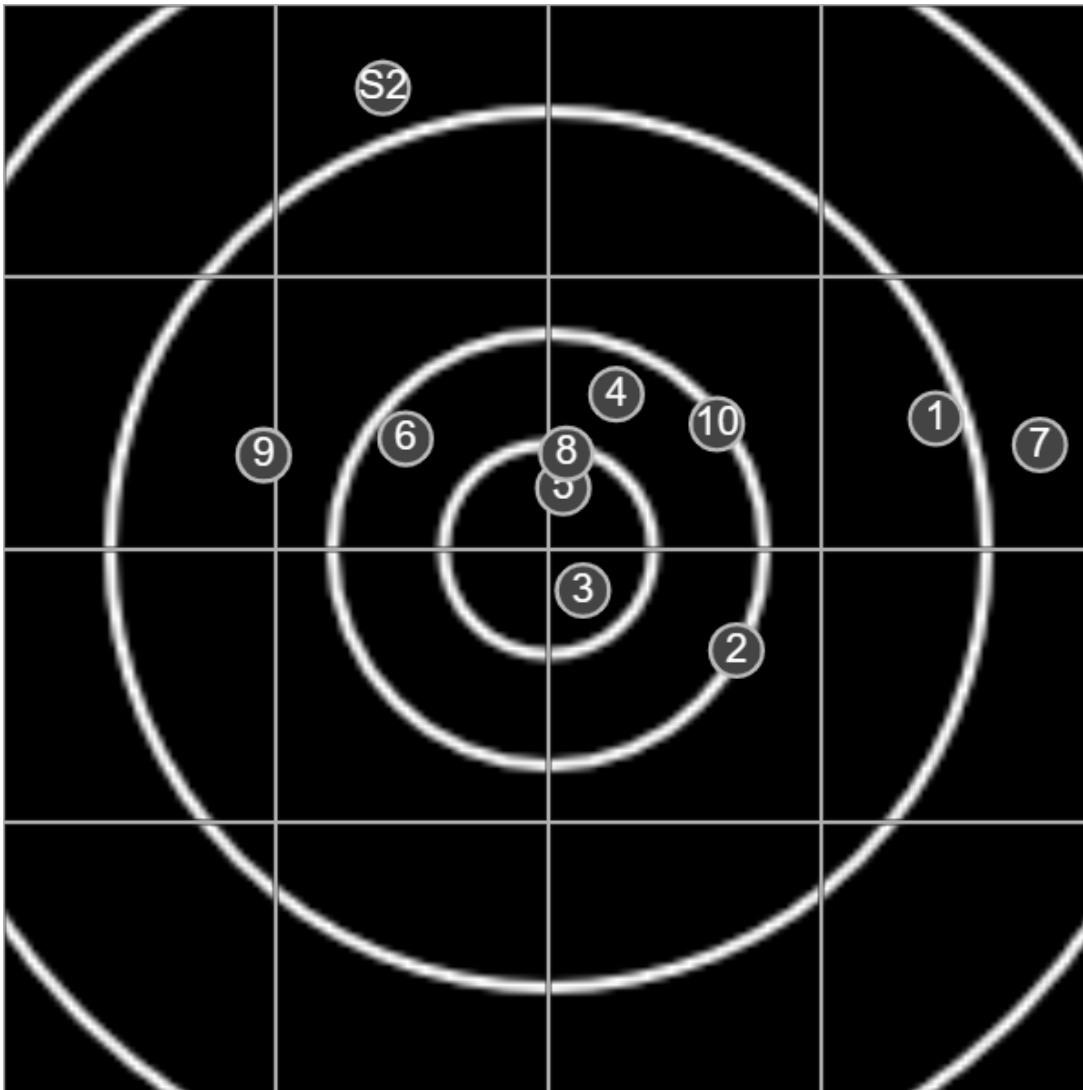

**SILVER
MOUNTAIN
TARGETS**
Made in Canada

true
01/04/2023
2:36:17 pm

BRC Club Shoot
J Sibera Trophy
300yards

BRC T6 [-69]
AU-300y

Group: 227.2 mm
(227.2w x 74.9h)

(Iron)
Shooter
Gordon Shepherd [m02]

46.3

FINAL
v: 2361, sd: 17.9

#	fps	score
10	2373	5
9	2369	4
8	2338	V
7	2354	3
6	2380	5
5	2395	V
4	2364	5
3	2352	V
2	2348	5
1	2335	4
S2	2348	(3)
S1	2333	(1)

**SILVER
MOUNTAIN
TARGETS**
Made in Canada

true
01/04/2023
3:31:27 pm

BRC Club Shoot
J Sibera Trophy
300yards