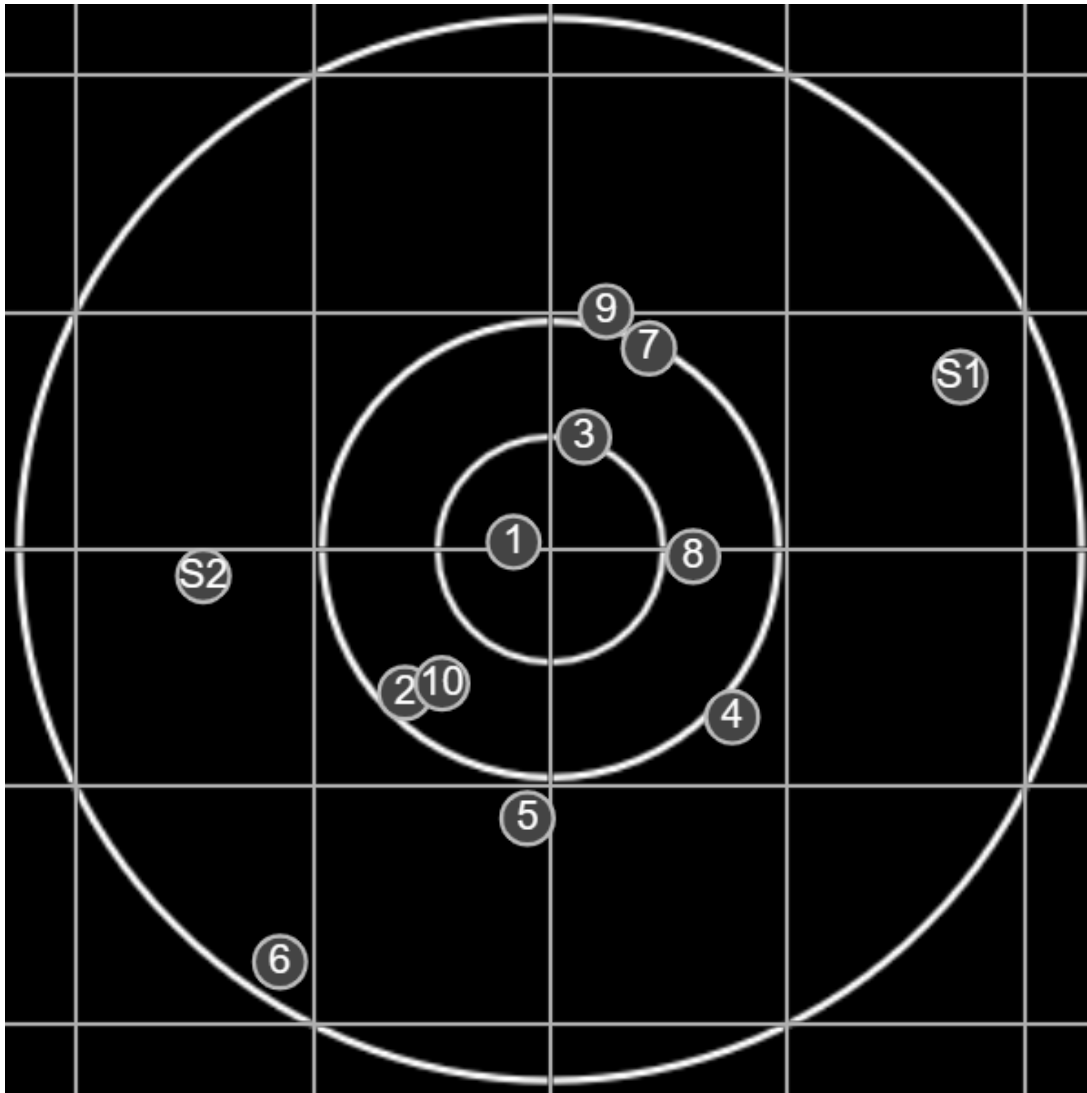

**SILVER
MOUNTAIN
TARGETS**
Made in Canada

true
15/04/2023
4:07:59 pm

BRC Club Shoot
J Sibera Trophy
500yards

BRC T4 [-68]
AU-500y

Group: 408.4 mm
(253.7w x 365.0h)

(Iron)
Shooter
Dennis Lavelle [m04]

46.2

FINAL
v: 2075, sd: 8.0

#	fps	score
10	2068	5
9	2079	4
8	2080	5
7	2081	5
6	2073	4
5	2059	4
4	2083	4
3	2084	V
2	2064	5
1	2076	V
S2	2086	(4)
S1	2026	(4)