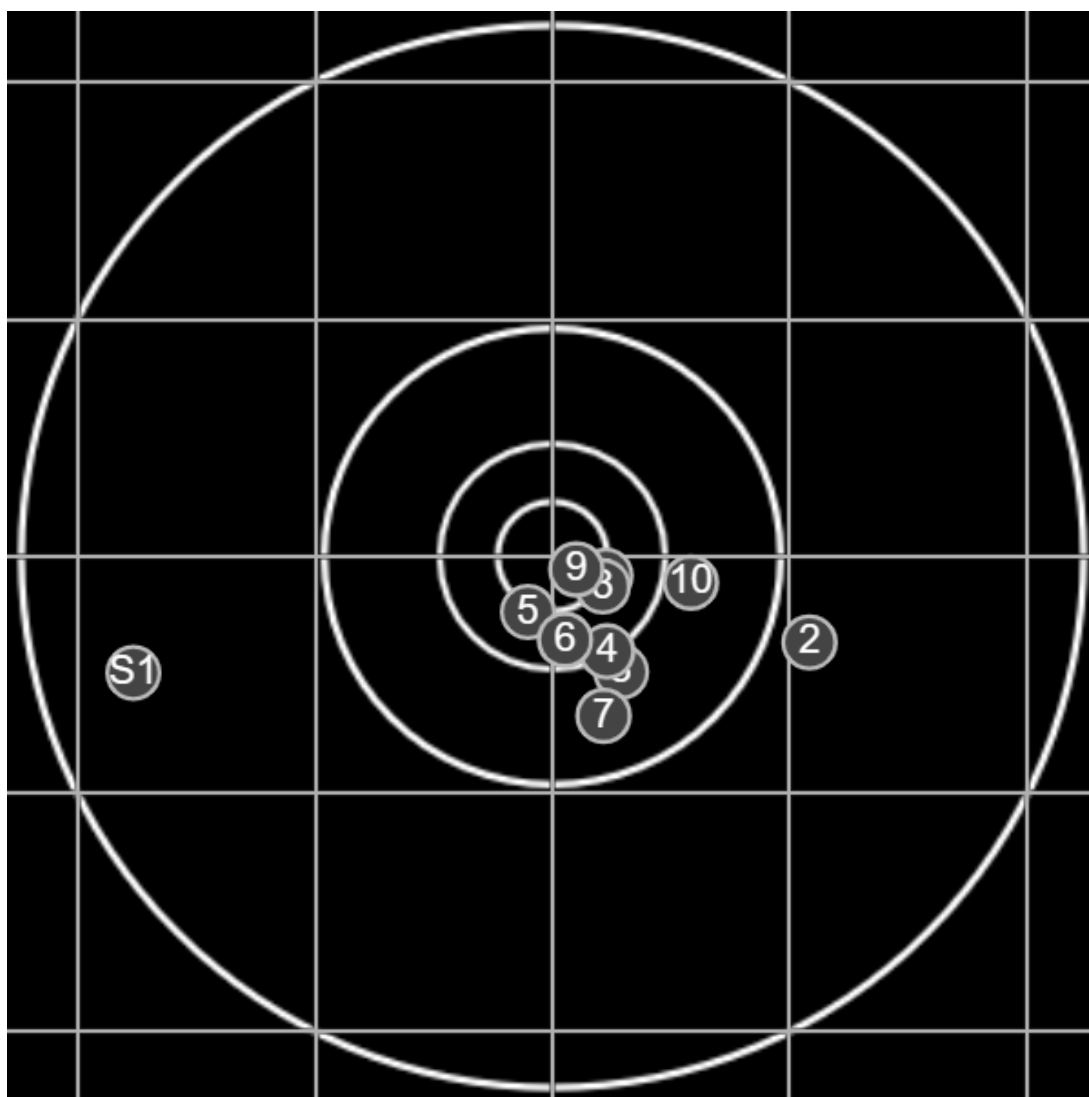

**SILVER  
MOUNTAIN  
TARGETS**  
Made in Canada

true  
15/04/2023  
3:15:27 pm

**BRC Club Shoot**  
J Sibera Trophy  
500yards

**BRC T4 [-68]**  
AU-500y

Group: 158.9 mm  
(158.0w x 82.2h)

(F)  
**Shooter**  
Mal Wright [m24]

**55.4**

**FINAL**  
v: 2095, sd: 11.1

#	fps	score
10	2086	5
9	2104	X
8	2105	X
7	2092	5
6	2102	6
5	2073	X
4	2081	6
3	2099	5
2	2105	4
1	2106	X
S1	2118	(4)

**SILVER  
MOUNTAIN  
TARGETS**  
Made in Canada

true  
15/04/2023  
4:21:39 pm

**BRC Club Shoot**  
J Sibera Trophy  
500yards

**BRC T4 [-68]**  
AU-500y

Group: 166.1 mm  
(153.2w x 96.2h)

(F)

**Shooter**  
Mal Wright [m24]

**58.3**

**FINAL**  
v: 2086, sd: 10.3

#	fps	score
10	2089	X
9	2076	X
8	2084	5
7	2089	6
6	2081	6
5	2084	5
4	2087	6
3	2067	6
2	2102	6
1	2103	X
S2	2109	(4)
S1	2099	(6)