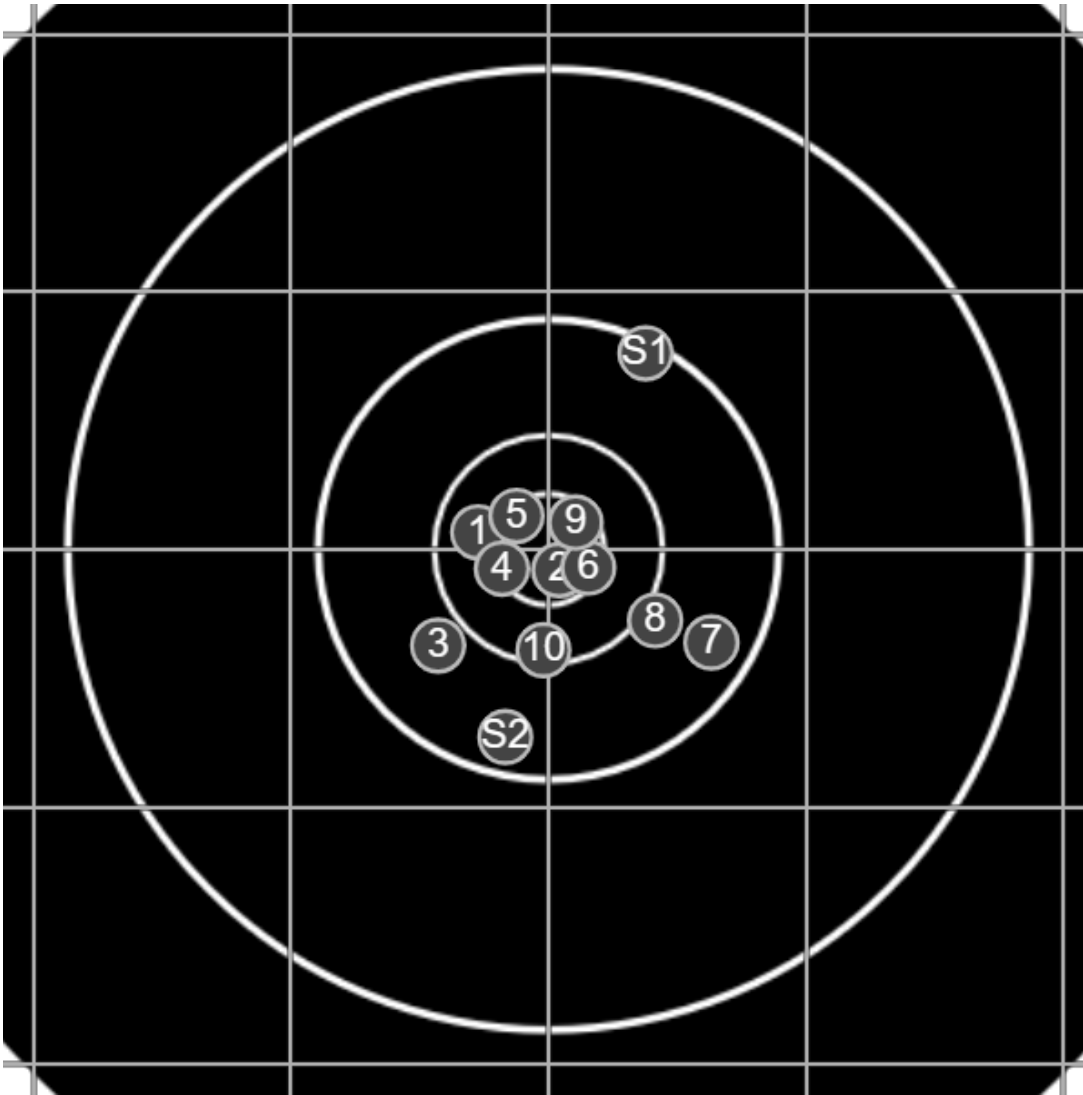

**SILVER
MOUNTAIN
TARGETS**
Made in Canada

true
22/04/2023
3:10:42 pm

BRC Club Shoot
J Sibera Trophy
600yards

BRC T4 [-61]
AU-600y

Group: 199.8 mm
(192.9w x 141.9h)

(F)

Shooter
Colin Howell [m10]

55.4

BRC Club Shoot
J Sibera Trophy
600yards

BRC T4 [-61]
AU-600y

Group: 169.3 mm
(169.2w x 83.2h)

(F)
Shooter
Colin Howell [m10]

57.5

FINAL
v: 1901, sd: 11.8

#	fps	score
10	1891	6
9	1906	X
8	1898	5
7	1871	5
6	1904	X
5	1904	X
4	1909	X
3	1900	5
2	1911	X
1	1915	6
S2	1892	(5)
S1	1906	(5)