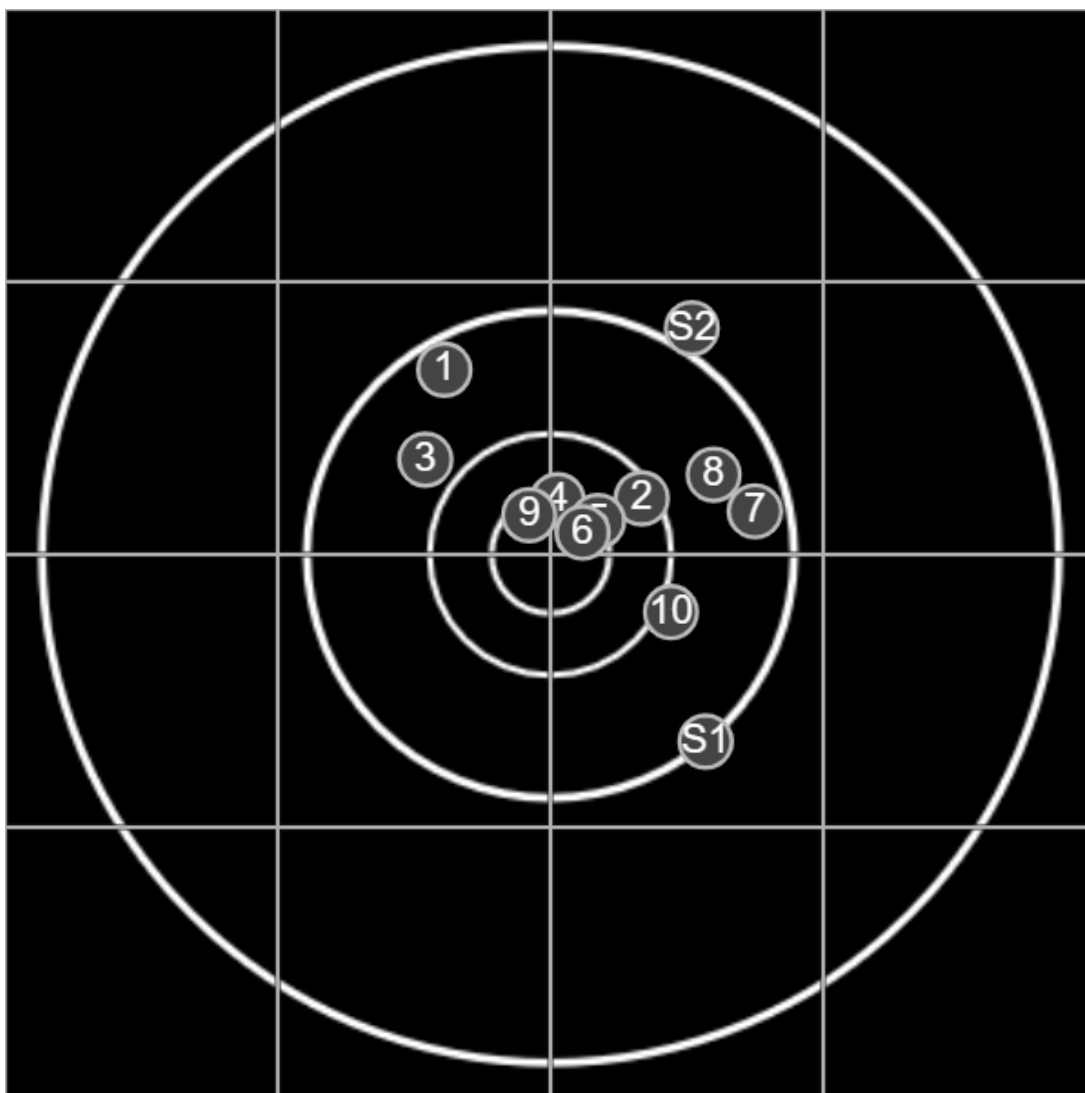

**SILVER
MOUNTAIN
TARGETS**
Made in Canada

true
22/04/2023
3:10:42 pm

BRC Club Shoot
J Sibera Trophy
600yards

BRC T4 [-61]
AU-600y

Group: 199.8 mm
(192.9w x 141.9h)

(F)

Shooter
Colin Howell [m10]

55.4

FINAL
v: 1894, sd: 10.4

#	fps	score
10	1892	5
9	1897	X
8	1898	5
7	1905	5
6	1873	X
5	1883	X
4	1901	X
3	1891	5
2	1911	6
1	1891	5
S2	1885	(4)
S1	1815	(5)

**SILVER
MOUNTAIN
TARGETS**
Made in Canada

true
22/04/2023
4:11:28 pm

BRC Club Shoot
J Sibera Trophy
600yards

BRC T4 [-61]
AU-600y

Group: 169.3 mm
(169.2w x 83.2h)

(F)
Shooter
Colin Howell [m10]

57.5

FINAL
v: 1901, sd: 11.8

#	fps	score
10	1891	6
9	1906	X
8	1898	5
7	1871	5
6	1904	X
5	1904	X
4	1909	X
3	1900	5
2	1911	X
1	1915	6
S2	1892	(5)
S1	1906	(5)