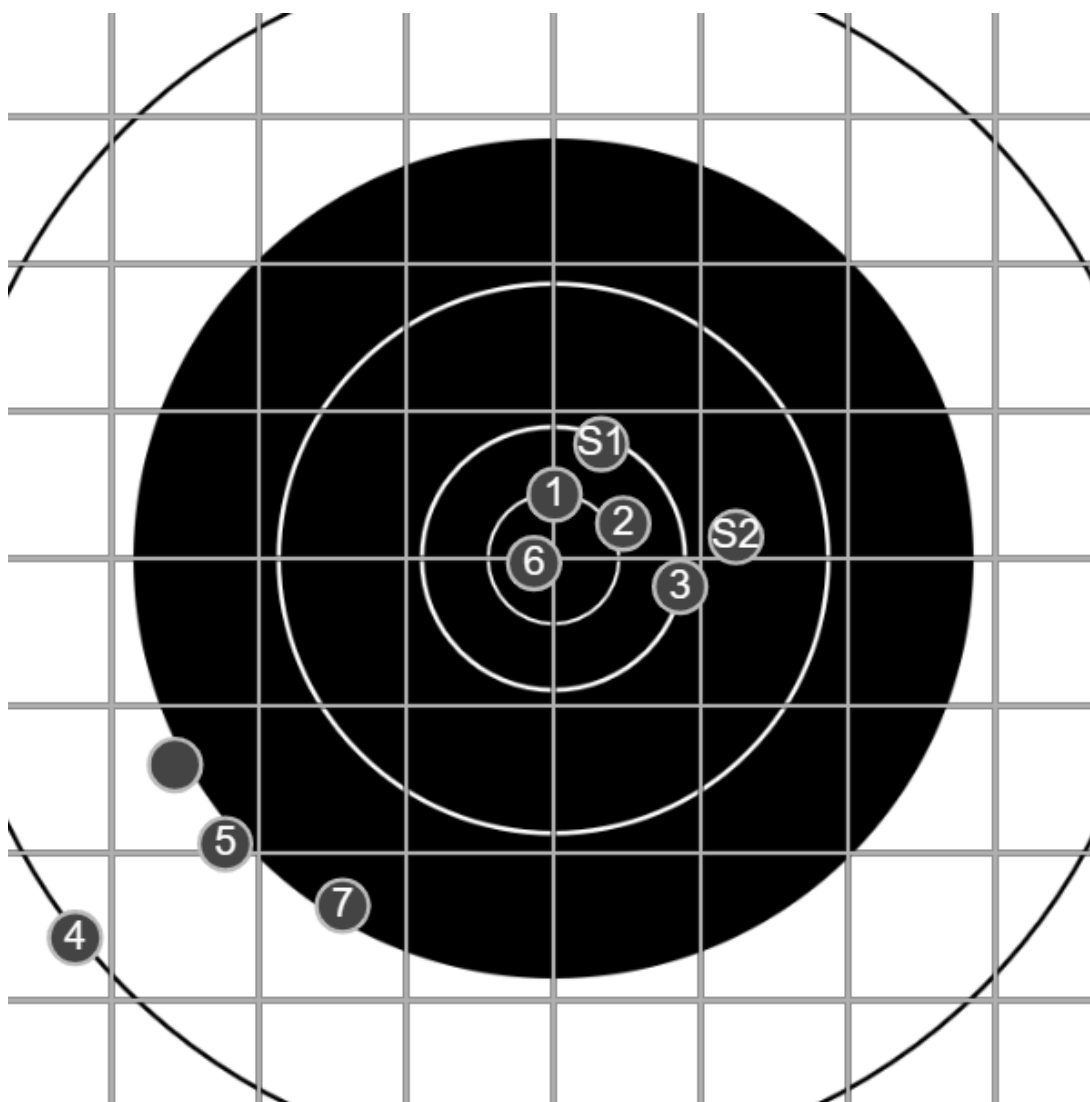

**SILVER  
MOUNTAIN  
TARGETS**  
Made in Canada

true  
22/04/2023  
2:57:41 pm

**BRC Club Shoot**  
J Sibera Trophy  
600yards

**BRC T6 [-68]**  
AU-600y

Group: 499.2 mm  
(494.0w x 356.3h)

(Iron)  
Shooter  
Dennis Lavelle [m04]

**43.2**

**FINAL**  
v: 1861, sd: 14.9

#	fps	score
10	1860	4
9	1869	4
8	1850	4
7	1855	V
6	1895	4
5	1875	4
4	1838	5
3	1859	5
2	1852	V
1	1860	3
S2	1847	(4)
S1	1846	(2)

**SILVER  
MOUNTAIN  
TARGETS**  
Made in Canada

22/04/2023  
3:54:02 pm

**BRC Club Shoot**  
J Sibera Trophy  
600yards

**BRC T6 [-68]**  
AU-600y

Group: 757.8 mm  
(655.4w x 480.3h)

(Iron)  
**Shooter**  
Dennis Lavelle [m04]  
**27.2**  
7 / 10 shots  
v: 1878, sd: 35.8