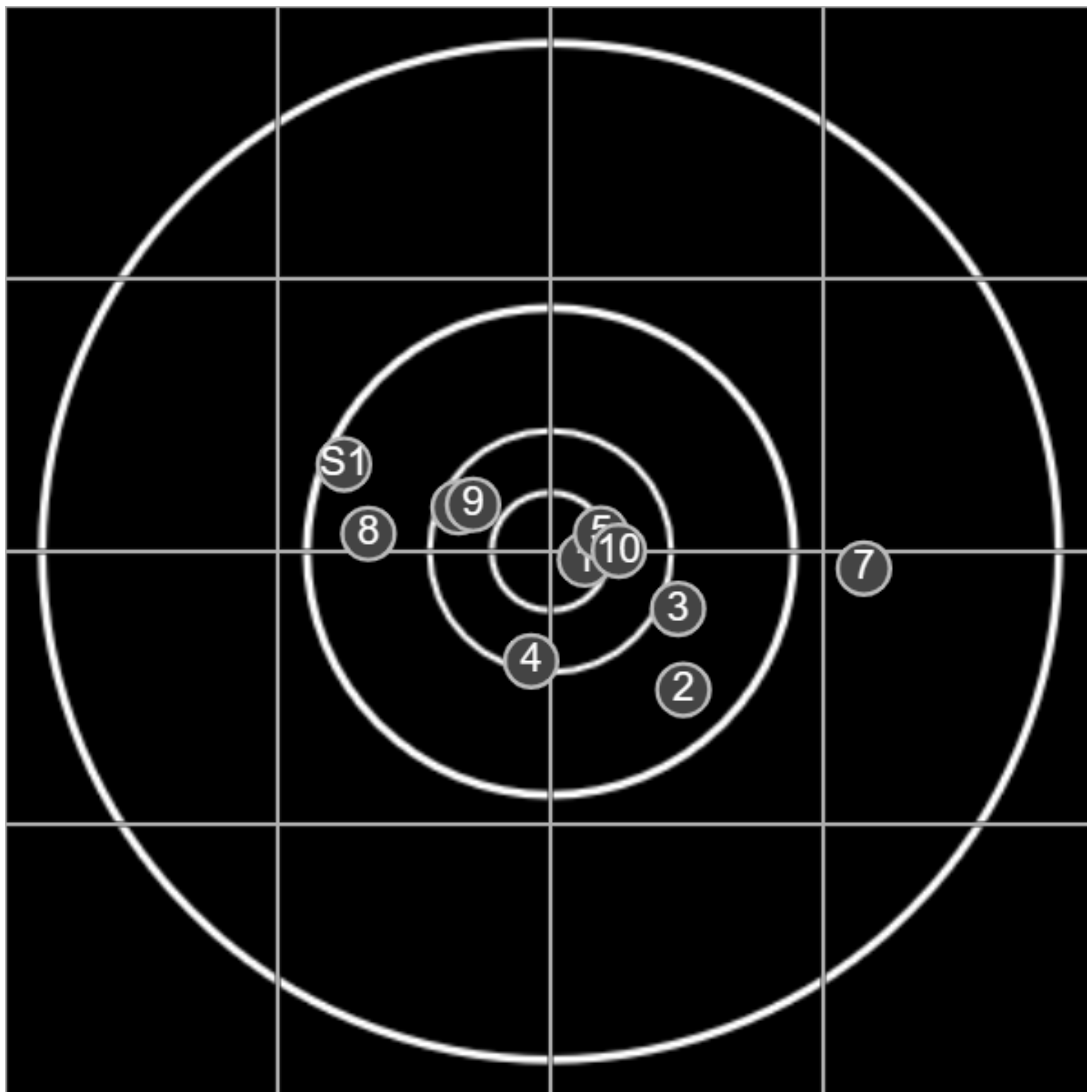

**SILVER
MOUNTAIN
TARGETS**
Made in Canada

true
22/04/2023
2:35:44 pm

BRC Club Shoot
J Sibera Trophy
600yards

BRC T4 [-61]
AU-600y

Group: 290.8 mm
(290.1w x 108.4h)

(F)

Shooter
Garry Cafe [m28]

55.3

FINAL
v: 1972, sd: 20.9

#	fps	score
10	1984	X
9	1975	6
8	1971	5
7	1981	4
6	2020	6
5	1969	X
4	1961	6
3	1953	5
2	1936	5
1	1970	X
S1	2011	(5)

**SILVER
MOUNTAIN
TARGETS**
Made in Canada

true
22/04/2023
3:52:36 pm

BRC Club Shoot
J Sibera Trophy
600yards

BRC T4 [-61]
AU-600y

Group: 178.9 mm
(117.6w x 159.8h)

(F)

Shooter
Garry Cafe [m28]

50.2

FINAL
v: 1789, sd: 596.6

#	fps	score
10	0	0
9	2008	5
8	2028	X
7	1972	5
6	1984	5
5	1974	6
4	2004	6
3	1961	X
2	1985	5
1	1973	6
S1	2062	(5)