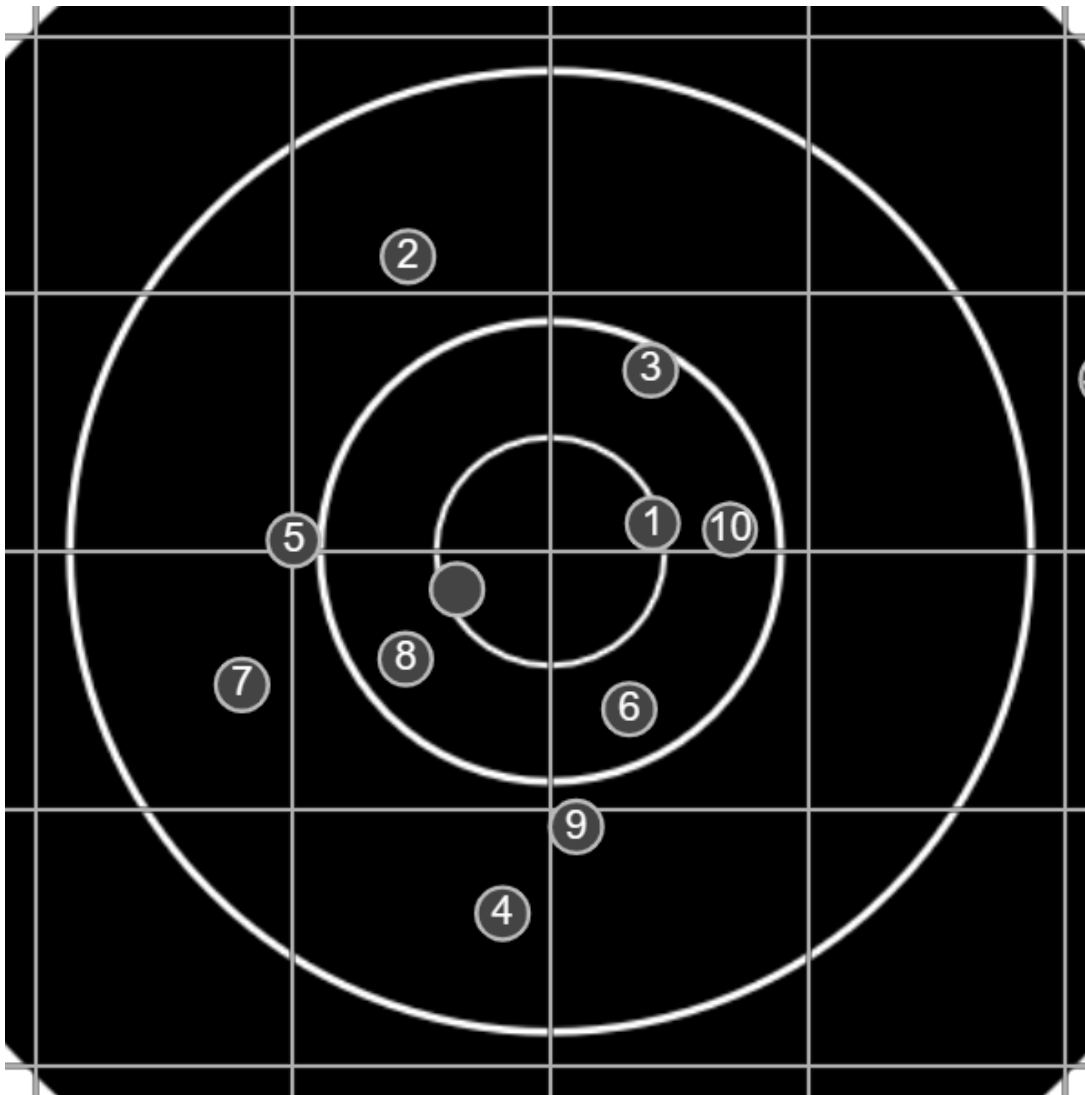

true  
22/04/2023  
4:37:24 pm

**BRC Club Shoot**  
J Sibera Trophy  
600yards

**BRC T4 [-61]**  
AU-600y

Group: 411.1 mm  
(302.4w x 406.9h)

(Iron)  
**Shooter**  
Gordon Shepherd [m02]

**45.1**

**FINAL**  
v: 1866, sd: 10.7