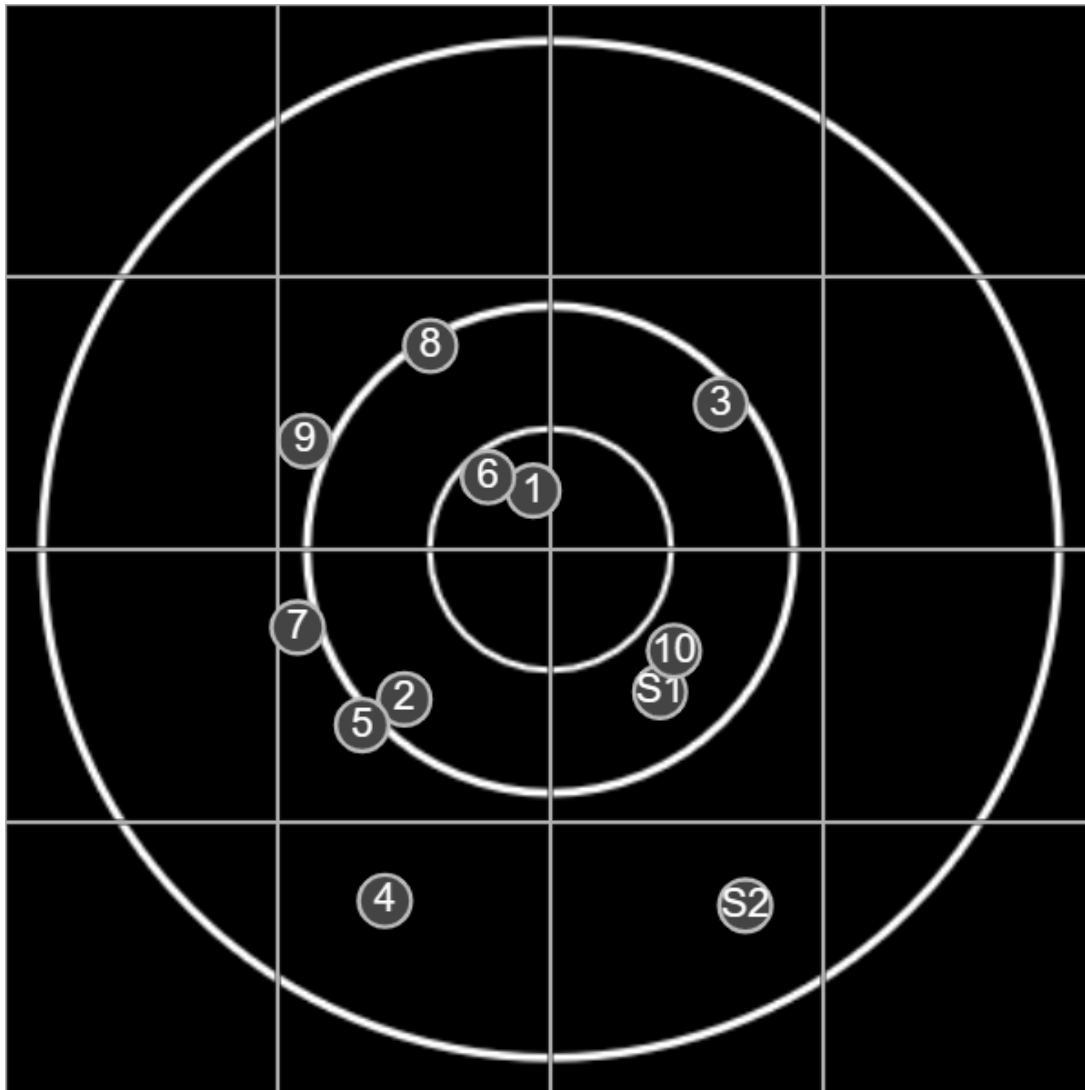

**SILVER  
MOUNTAIN  
TARGETS**  
Made in Canada

true  
22/04/2023  
3:38:00 pm

**BRC Club Shoot**  
J Sibera Trophy  
600yards

**BRC T4 [-61]**  
AU-600y

Group: 351.2 mm  
(247.8w x 325.0h)

(Iron)  
**Shooter**  
Gordon Shepherd [m02]

**46.2**

**FINAL**  
v: 1871, sd: 12.4

#	fps	score
10	1890	5
9	1878	4
8	1856	5
7	1874	4
6	1866	V
5	1856	4
4	1876	4
3	1868	5
2	1890	5
1	1855	V
S2	1856	(4)
S1	1838	(5)

**SILVER  
MOUNTAIN  
TARGETS**  
Made in Canada

true  
22/04/2023  
4:37:24 pm

**BRC Club Shoot**  
J Sibera Trophy  
600yards

**BRC T4 [-61]**  
AU-600y

Group: 411.1 mm  
(302.4w x 406.9h)

(Iron)  
**Shooter**  
Gordon Shepherd [m02]

**45.1**

**FINAL**  
v: 1866, sd: 10.7