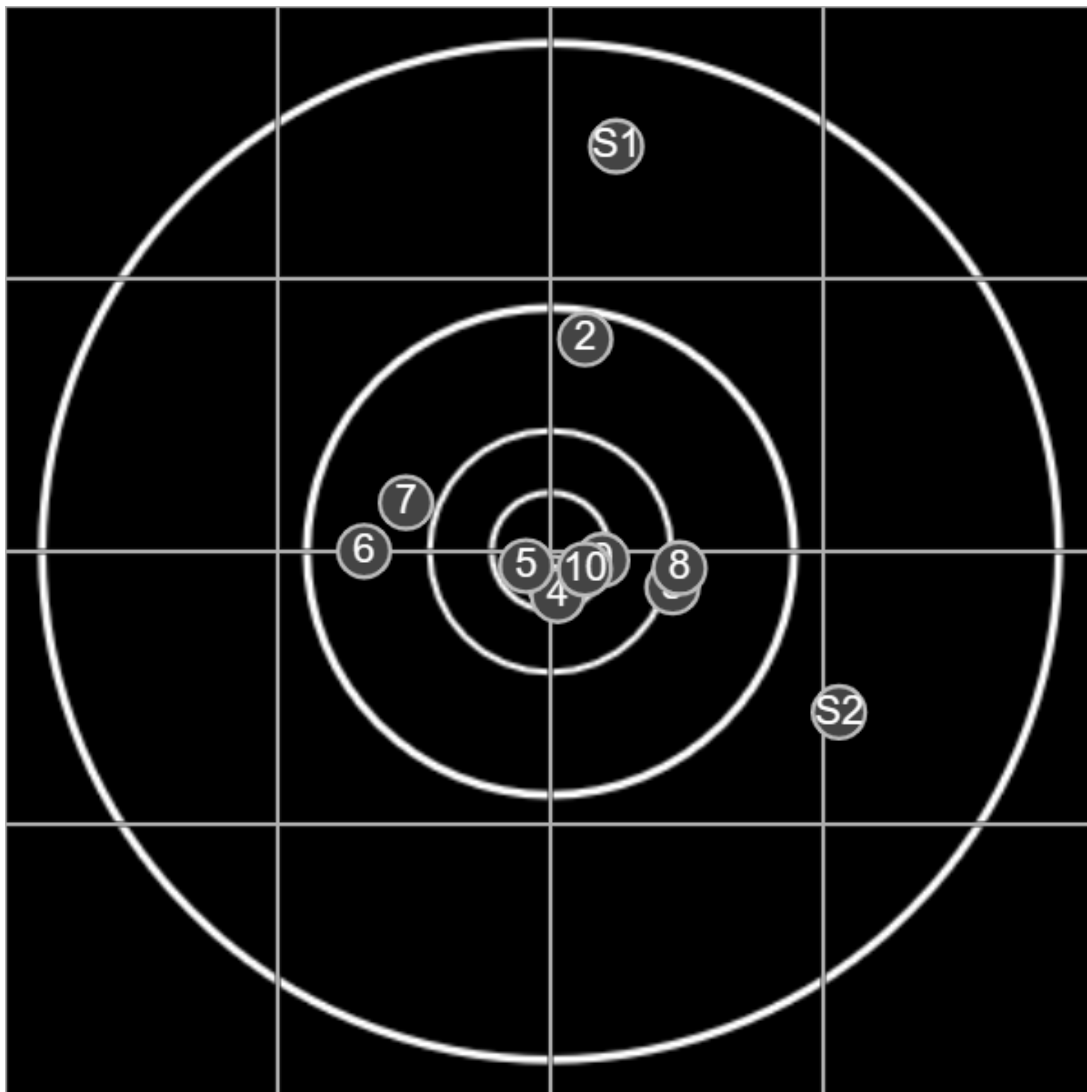

**SILVER
MOUNTAIN
TARGETS**
Made in Canada

true
22/04/2023
2:32:48 pm

BRC Club Shoot
J Sibera Trophy
600yards

BRC T6 [-68]
AU-600y

Group: 185.0 mm
(184.7w x 150.2h)

(F)

Shooter
Jeff Eppleston [m07]

57.5

FINAL
v: 1923, sd: 32.3

#	fps	score
10	1892	X
9	1899	X
8	1905	6
7	1878	5
6	1931	5
5	1921	X
4	1964	X
3	1990	6
2	1934	5
1	1914	X
S2	1886	(4)
S1	1898	(4)

**SILVER
MOUNTAIN
TARGETS**
Made in Canada

true
22/04/2023
3:40:59 pm

BRC Club Shoot
J Sibera Trophy
600yards

BRC T6 [-68]
AU-600y

Group: 141.2 mm
(112.0w x 96.7h)

(F)

Shooter
Jeff Eppleston [m07]

59.4

FINAL
v: 1971, sd: 6.8

#	fps	score
10	1956	X
9	1964	X
8	1975	6
7	1974	6
6	1966	X
5	1975	X
4	1967	6
3	1978	6
2	1975	5
1	1977	6
S2	1970	(5)
S1	1977	(4)