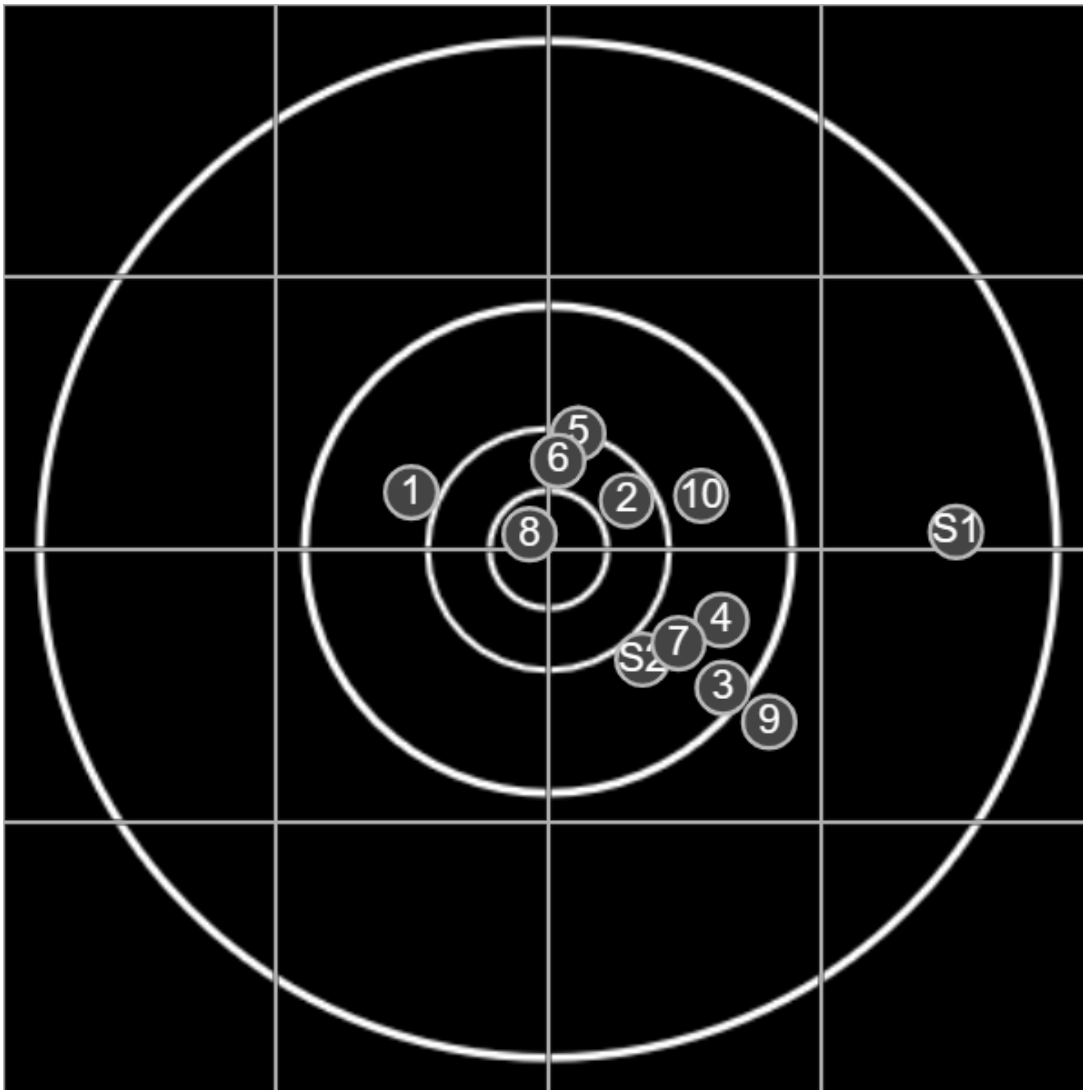

**SILVER
MOUNTAIN
TARGETS**
Made in Canada

true
22/04/2023
3:26:45 pm

BRC Club Shoot
J Sibera Trophy
600yards

BRC T4 [-61]
AU-600y

Group: 248.9 mm
(209.5w x 168.9h)

(F)

Shooter
Mal Wright [m24]

53.1

FINAL
v: 1970, sd: 41.4

#	fps	score
10	1972	5
9	1978	4
8	2086	X
7	1949	5
6	1972	6
5	1932	6
4	1947	5
3	1940	5
2	1965	6
1	1953	5
S2	1929	(5)
S1	1973	(4)

**SILVER
MOUNTAIN
TARGETS**
Made in Canada

true
22/04/2023
4:27:50 pm

BRC Club Shoot
J Sibera Trophy
600yards

BRC T4 [-61]
AU-600y

Group: 383.8 mm
(162.8w x 383.8h)

(F)

Shooter
Mal Wright [m24]

50.2

FINAL
v: 1949, sd: 25.0

#	fps	score
10	1985	6
9	1954	X
8	1973	5
7	1886	4
6	1948	4
5	1936	5
4	1953	X
3	1962	5
2	1947	4
1	1941	5
S2	1955	(5)
S1	1941	(6)