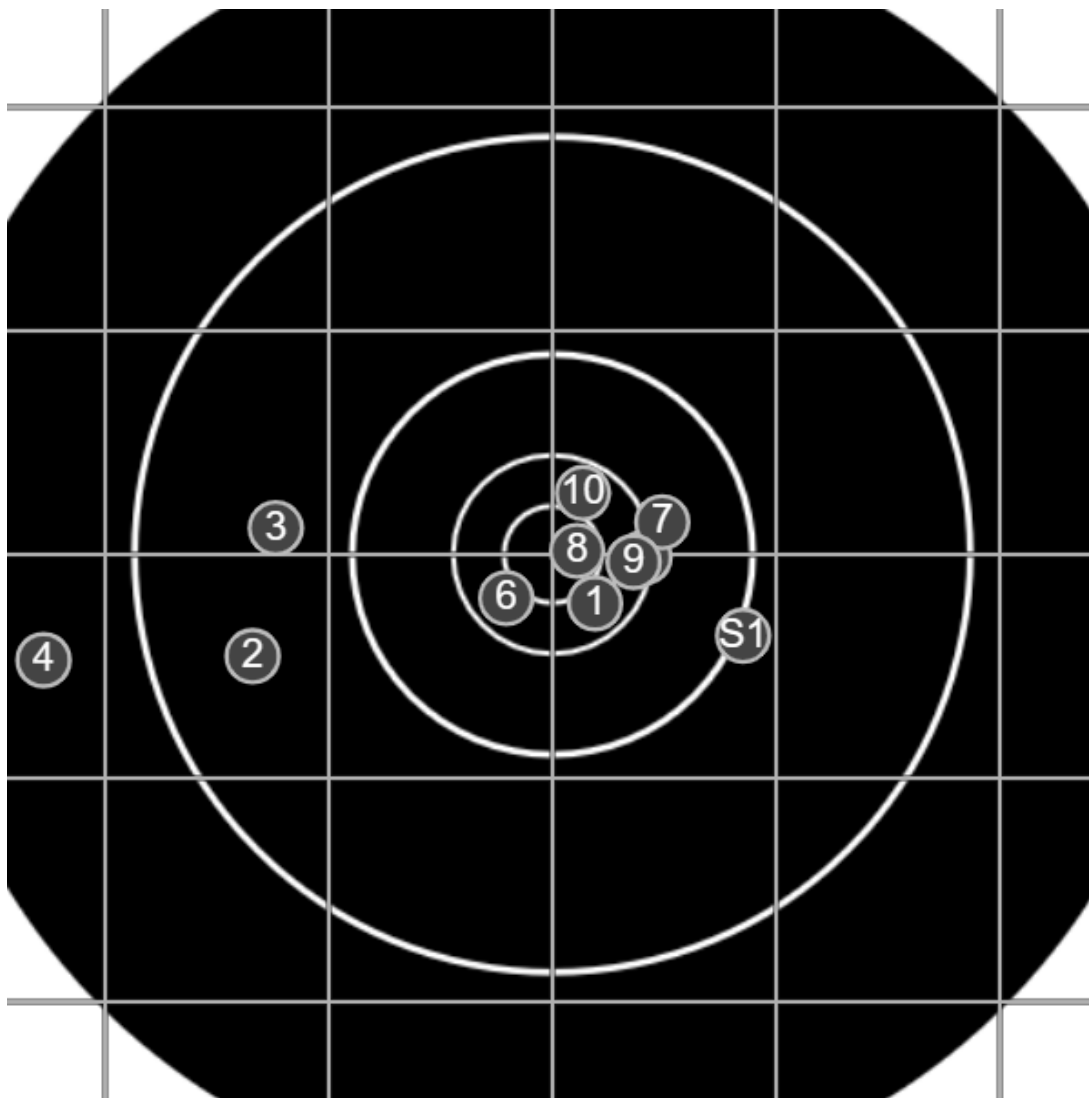

true  
22/04/2023  
4:13:42 pm

**BRC Club Shoot**  
J Sibera Trophy  
600yards

**BRC T6 [-68]**  
AU-600y

Group: 451.5 mm  
(440.7w x 119.1h)

(F)  
**Shooter**  
Nick Webster [m12]

**52.1**

**FINAL**  
v: 1796, sd: 11.2