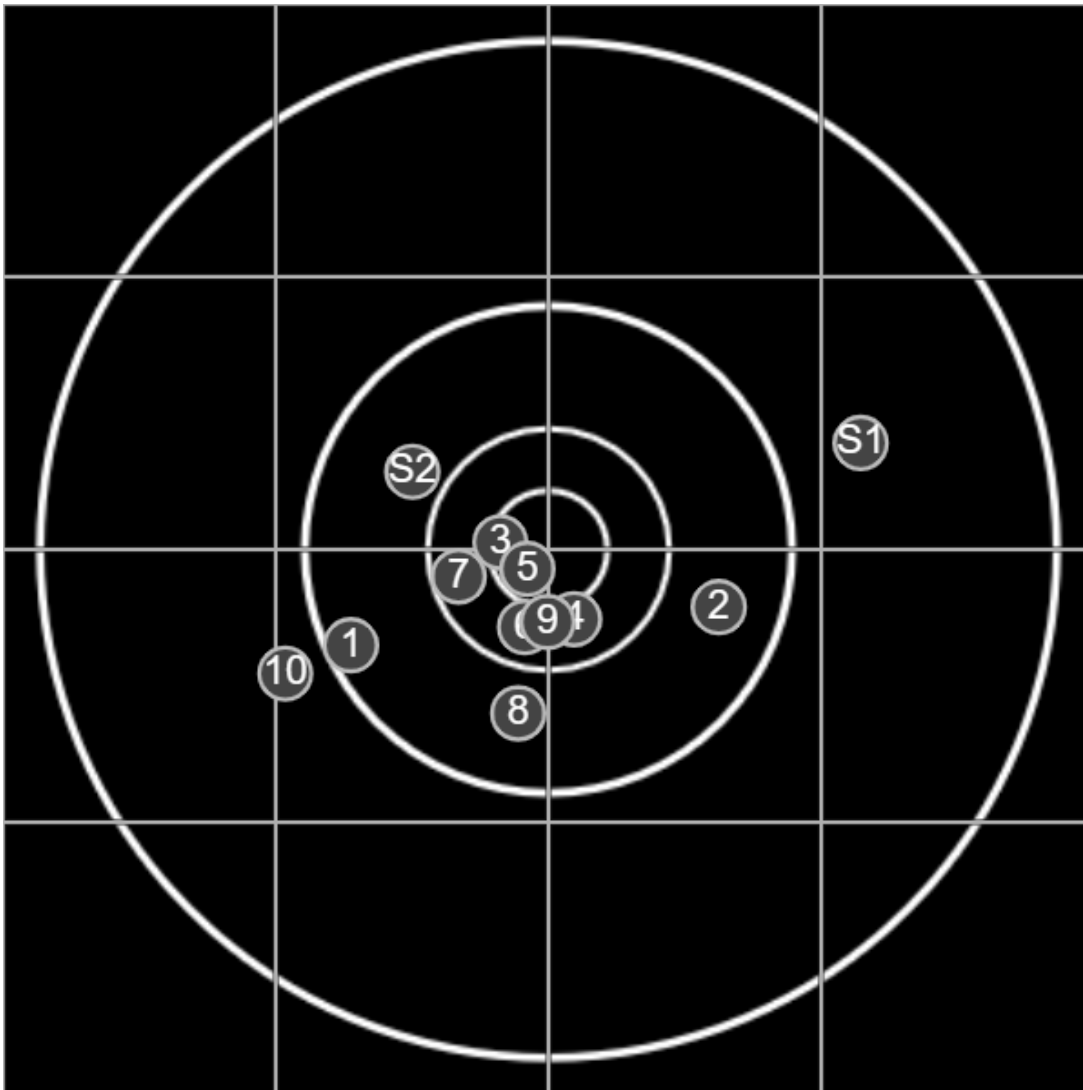

**SILVER  
MOUNTAIN  
TARGETS**  
Made in Canada

true  
22/04/2023  
3:20:55 pm

**BRC Club Shoot**  
J Sibera Trophy  
600yards

**BRC T6 [-68]**  
AU-600y

Group: 256.8 mm  
(253.8w x 100.1h)

(F)

**Shooter**  
Nick Webster [m12]

**55.2**

**FINAL**  
v: 1796, sd: 10.6

#	fps	score
10	1782	4
9	1800	6
8	1780	5
7	1811	6
6	1785	6
5	1793	X
4	1812	6
3	1802	X
2	1802	5
1	1793	5
S2	1812	(5)
S1	1806	(4)

**SILVER  
MOUNTAIN  
TARGETS**  
Made in Canada

true  
22/04/2023  
4:13:42 pm

**BRC Club Shoot**  
J Sibera Trophy  
600yards

**BRC T6 [-68]**  
AU-600y

Group: 451.5 mm  
(440.7w x 119.1h)

(F)  
**Shooter**  
Nick Webster [m12]

**52.1**

**FINAL**  
v: 1796, sd: 11.2

**BRC T6 [-68]**  
AU-600y

Group: 269.1 mm  
(265.0w x 123.4h)

(F)

**Shooter**  
Nick Webster [m12]

**54.2**

**FINAL**  
v: 1790, sd: 8.3

#	fps	score
10	1786	6
9	1801	5
8	1774	4
7	1801	6
6	1787	5
5	1790	6
4	1789	X
3	1782	6
2	1791	4
1	1801	X
S2	1779	(5)
S1	1774	(5)