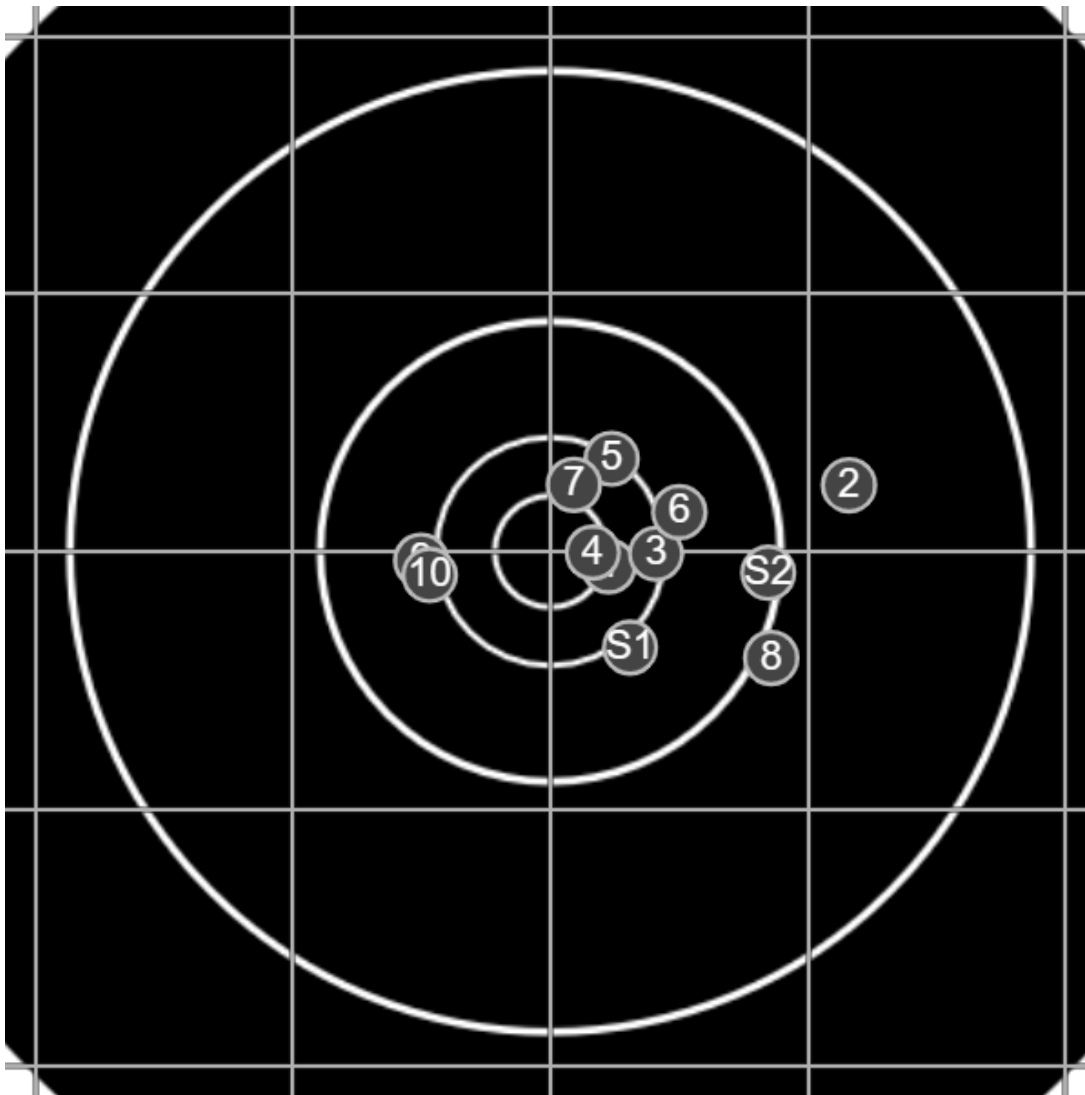

true  
22/04/2023  
4:13:42 pm

**BRC Club Shoot**  
J Sibera Trophy  
600yards

**BRC T6 [-68]**  
AU-600y

Group: 451.5 mm  
(440.7w x 119.1h)

(F)  
**Shooter**  
Nick Webster [m12]

**52.1**

**FINAL**  
v: 1796, sd: 11.2

#	fps	score
10	1802	6
9	1803	6
8	1784	X
7	1783	5
6	1784	6
5	1818	6
4	1789	3
3	1809	4
2	1794	4
1	1794	6
S1	1760	(5)

**SILVER  
MOUNTAIN  
TARGETS**  
Made in Canada

true  
22/04/2023  
4:26:12 pm

**BRC Club Shoot**  
J Sibera Trophy  
600yards

**BRC T6 [-68]**  
AU-600y

Group: 269.1 mm  
(265.0w x 123.4h)

(F)

**Shooter**  
Nick Webster [m12]

**54.2**

**FINAL**  
v: 1790, sd: 8.3

#	fps	score
10	1786	6
9	1801	5
8	1774	4
7	1801	6
6	1787	5
5	1790	6
4	1789	X
3	1782	6
2	1791	4
1	1801	X
S2	1779	(5)
S1	1774	(5)