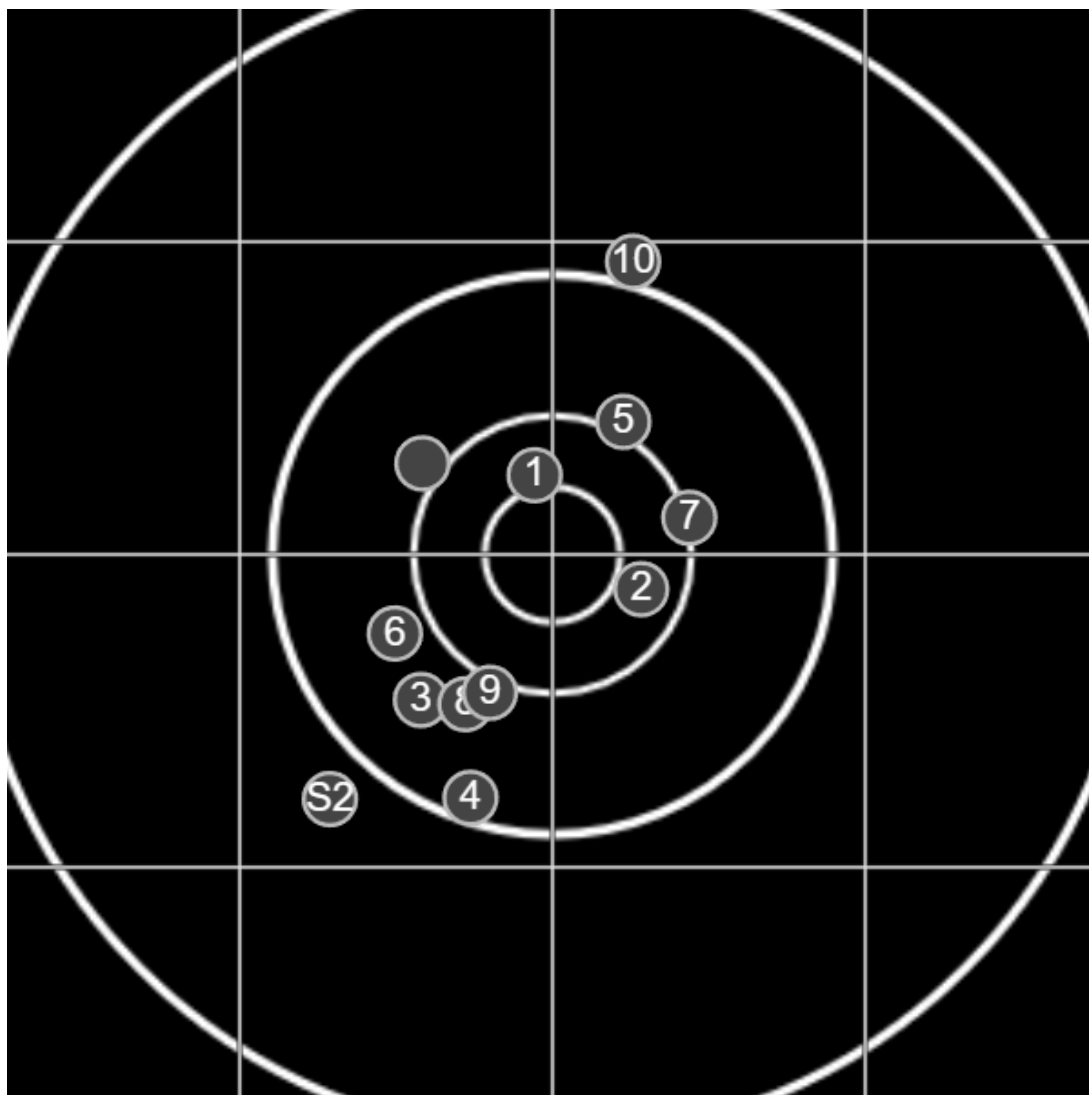

**SILVER
MOUNTAIN
TARGETS**
Made in Canada

true
05/08/2023
2:09:00 pm

BRC Club Shoot
Series 1
600 yards

BRC T6 [-55]
AU-600y

Group: 285.2 mm
(149.9w x 273.0h)

(F)
Shooter
Ben Wright [m09]

52.0

FINAL
v: 1918, sd: 11.5