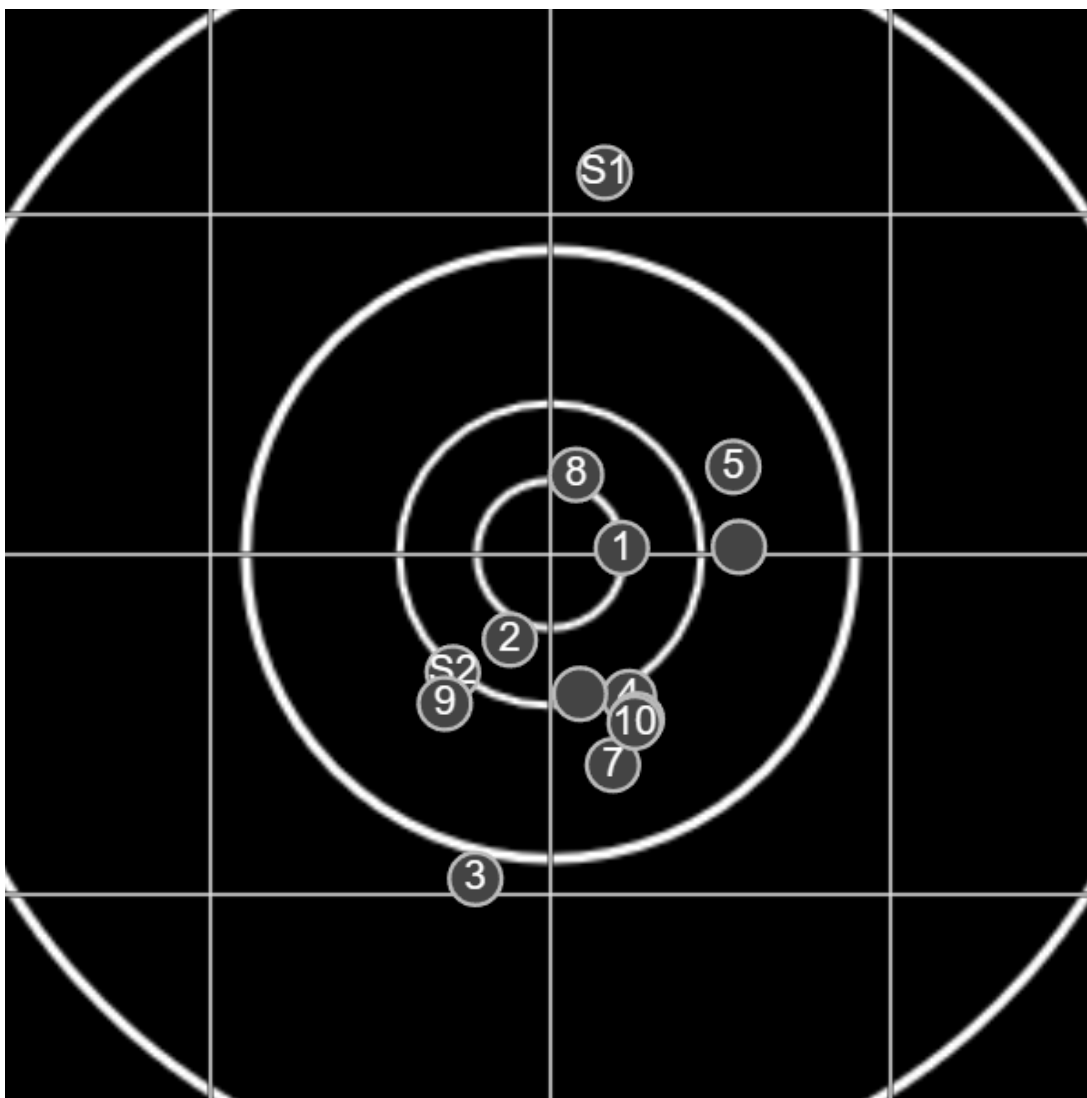

**SILVER
MOUNTAIN
TARGETS**
Made in Canada

true
05/08/2023
3:31:58 pm

BRC Club Shoot
Series 1
600 yards

BRC T6 [-55]
AU-600y

Group: 227.7 mm
(135.1w x 193.0h)

(F)

Shooter
Ben Wright [m09]

53.2

FINAL
v: 1923, sd: 14.0

#	fps	score
	1930	5
	1917	6
10	1911	5
9	1929	5
8	1933	X
7	1932	5
6	1906	5
5	1941	5
4	1907	6
3	1902	4
2	1936	6
1	1935	X
S2	1930	(6)
S1	1934	(4)