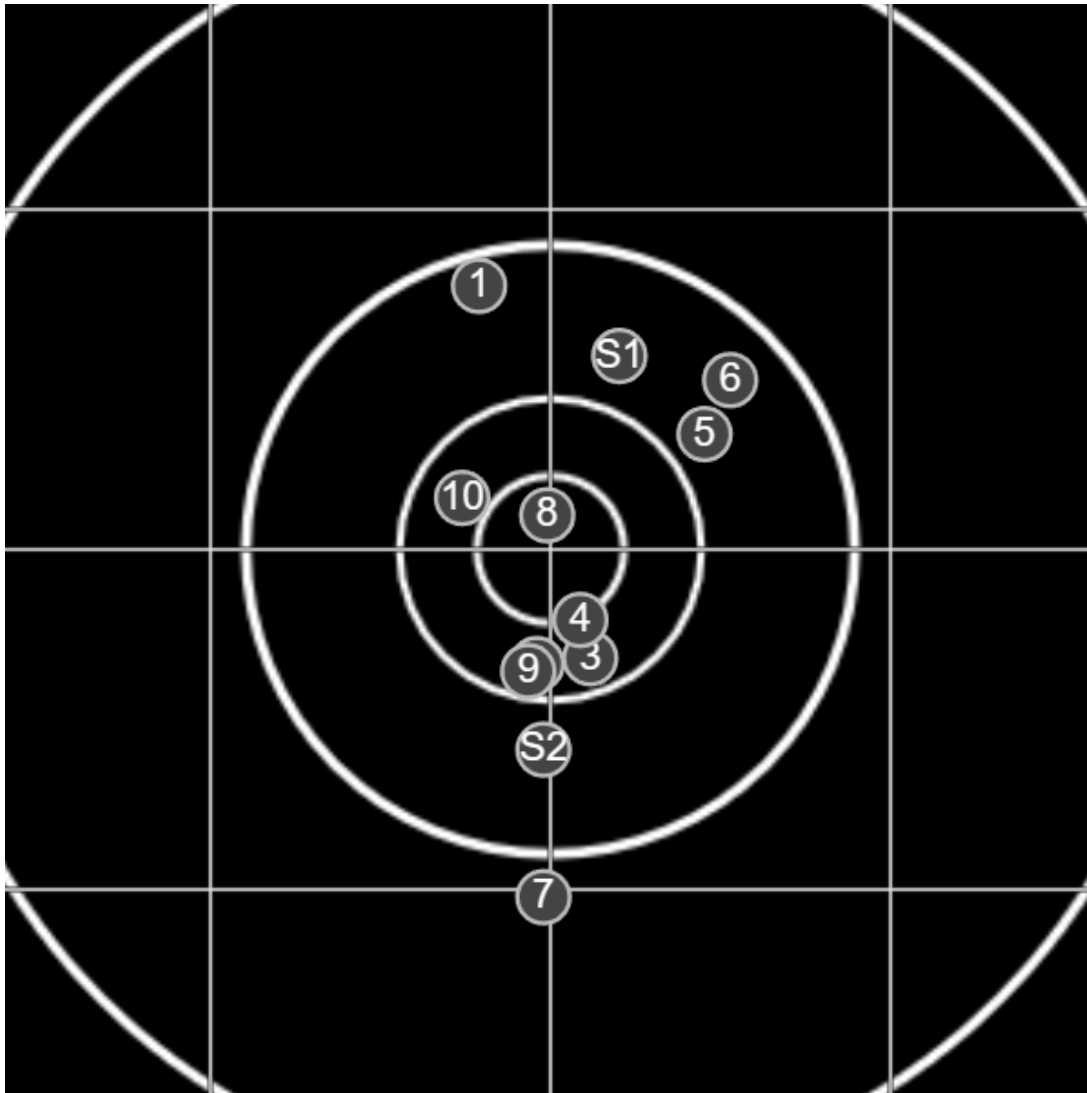

BRC Club Shoot
Series 1
600 yards

BRC T6 [-55]
AU-600y

Group: 287.9 mm
(125.5w x 286.3h)

(F)

Shooter
Ben Wright [m09]

55.2

FINAL
v: 1918, sd: 6.8

#	fps	score
10	1915	6
9	1901	6
8	1920	X
7	1924	4
6	1920	5
5	1916	5
4	1911	X
3	1922	6
2	1921	6
1	1926	5
S2	1896	(5)
S1	1904	(5)