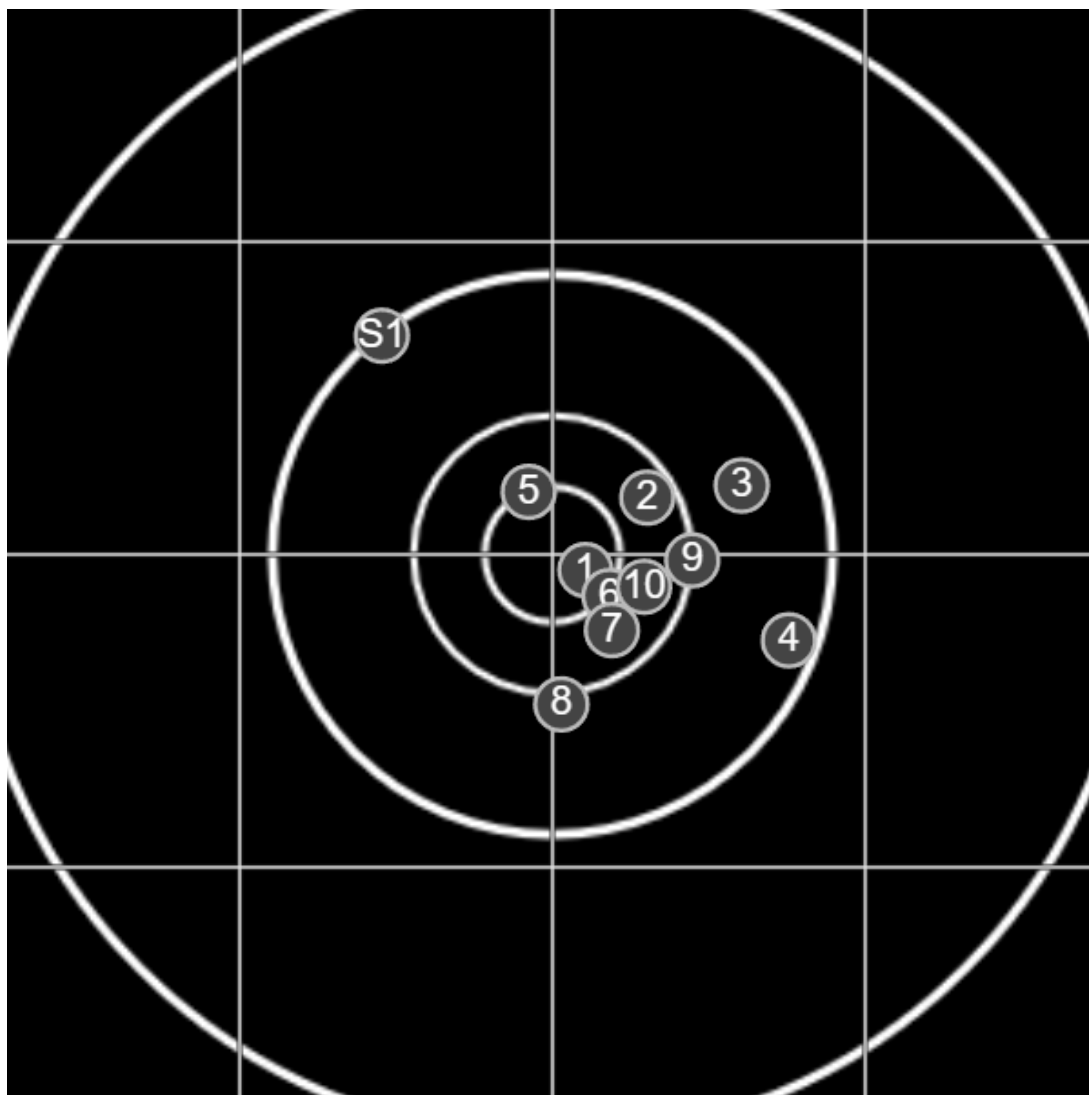

**SILVER  
MOUNTAIN  
TARGETS**  
Made in Canada

true  
05/08/2023  
1:22:01 pm

**BRC Club Shoot**  
Series 1  
600 yards

**BRC T6 [-55]**  
AU-600y

Group: 152.5 mm  
(132.4w x 111.4h)

(F)  
**Shooter**  
Colin Howell [m10]

**57.3**

**FINAL**  
v: 1844, sd: 7.0

#	fps	score
10	1840	6
9	1841	6
8	1833	5
7	1850	6
6	1841	X
5	1858	X
4	1841	5
3	1844	5
2	1853	6
1	1842	X
S1	1841	(5)

**SILVER  
MOUNTAIN  
TARGETS**  
Made in Canada

true  
05/08/2023  
2:18:13 pm

**BRC Club Shoot**  
Series 1  
600 yards

**BRC T6 [-55]**  
AU-600y

Group: 148.5 mm  
(66.2w x 145.4h)

(F)

**Shooter**  
Colin Howell [m10]

**59.5**

**FINAL**  
v: 1847, sd: 16.6

#	fps	score
10	1833	X
9	1842	X
8	1834	6
7	1839	X
6	1892	5
5	1836	6
4	1843	X
3	1848	6
2	1858	X
1	1840	6
S1	1848	(5)