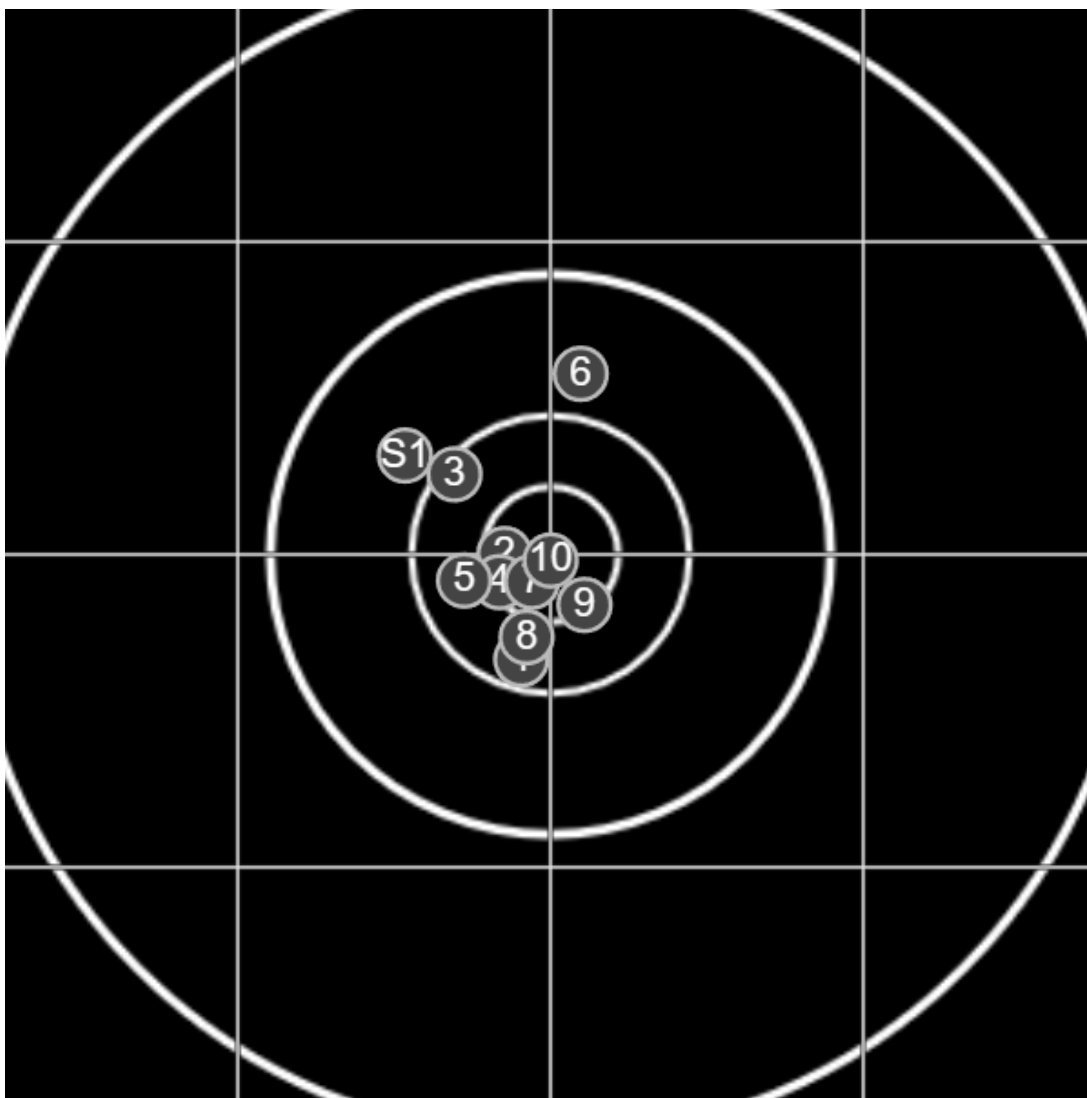

**SILVER  
MOUNTAIN  
TARGETS**  
Made in Canada

true  
05/08/2023  
1:22:01 pm

**BRC Club Shoot**  
Series 1  
600 yards

**BRC T6 [-55]**  
AU-600y

Group: 152.5 mm  
(132.4w x 111.4h)

(F)  
**Shooter**  
Colin Howell [m10]

**BRC Club Shoot**  
Series 1  
600 yards

**BRC T6 [-55]**  
AU-600y

Group: 148.5 mm  
(66.2w x 145.4h)

(F)

**Shooter**  
Colin Howell [m10]

**59.5**

**FINAL**  
v: 1847, sd: 16.6

#	fps	score
10	1833	X
9	1842	X
8	1834	6
7	1839	X
6	1892	5
5	1836	6
4	1843	X
3	1848	6
2	1858	X
1	1840	6
S1	1848	(5)