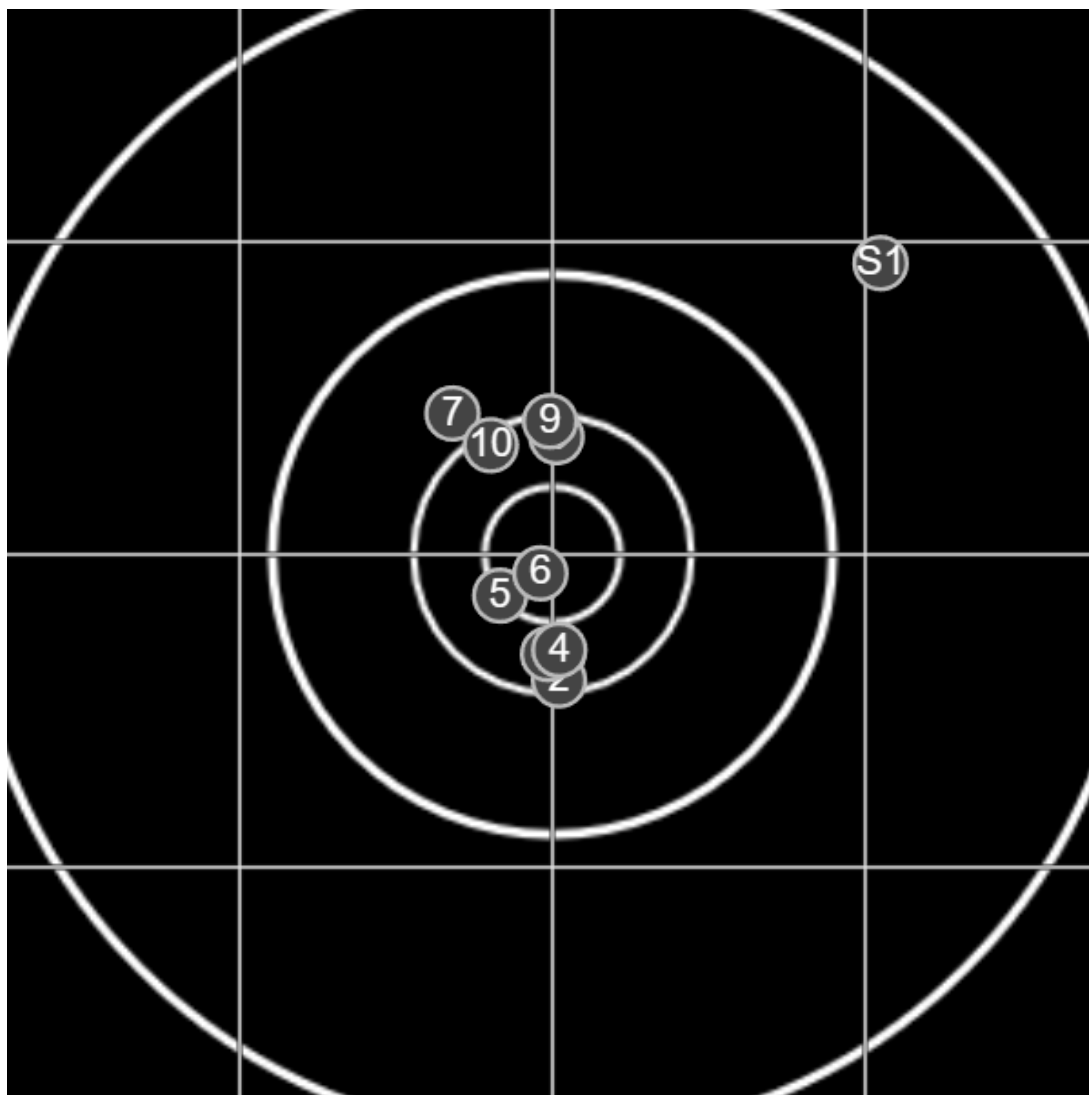

**SILVER
MOUNTAIN
TARGETS**
Made in Canada

true
05/08/2023
1:23:15 pm

BRC Club Shoot
Series 1
600 yards

BRC T4 [-56]
AU-600y

Group: 146.3 mm
(54.4w x 135.8h)

(F)

Shooter
Graham Willis [m08]

59.2

FINAL
v: 1961, sd: 5.8

#	fps	score
10	1969	6*
9	1966	6*
8	1968	6*
7	1967	5*
6	1956	X*
5	1963	X*
4	1960	6*
3	1957	6*
2	1955	6*
1	1951	6*
S1	1987	(4)*