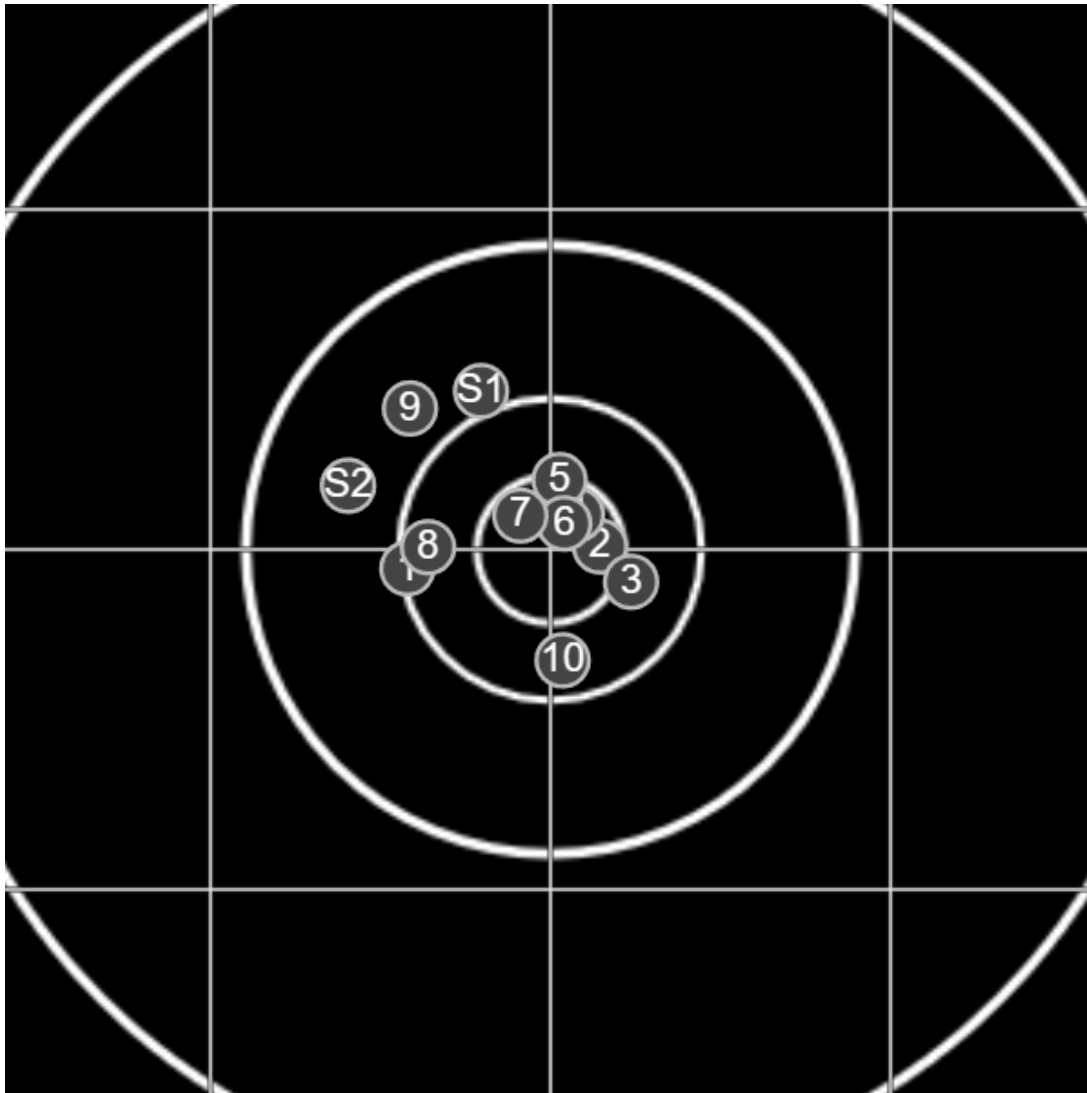

true  
05/08/2023  
2:38:27 pm

**BRC Club Shoot**  
Series 1  
600 yards

**BRC T4 [-56]**  
AU-600y

Group: 137.9 mm  
(104.8w x 118.0h)

(F)

**Shooter**  
Mal Wright [m24]

**59.5**

**FINAL**  
v: 1936, sd: 5.2