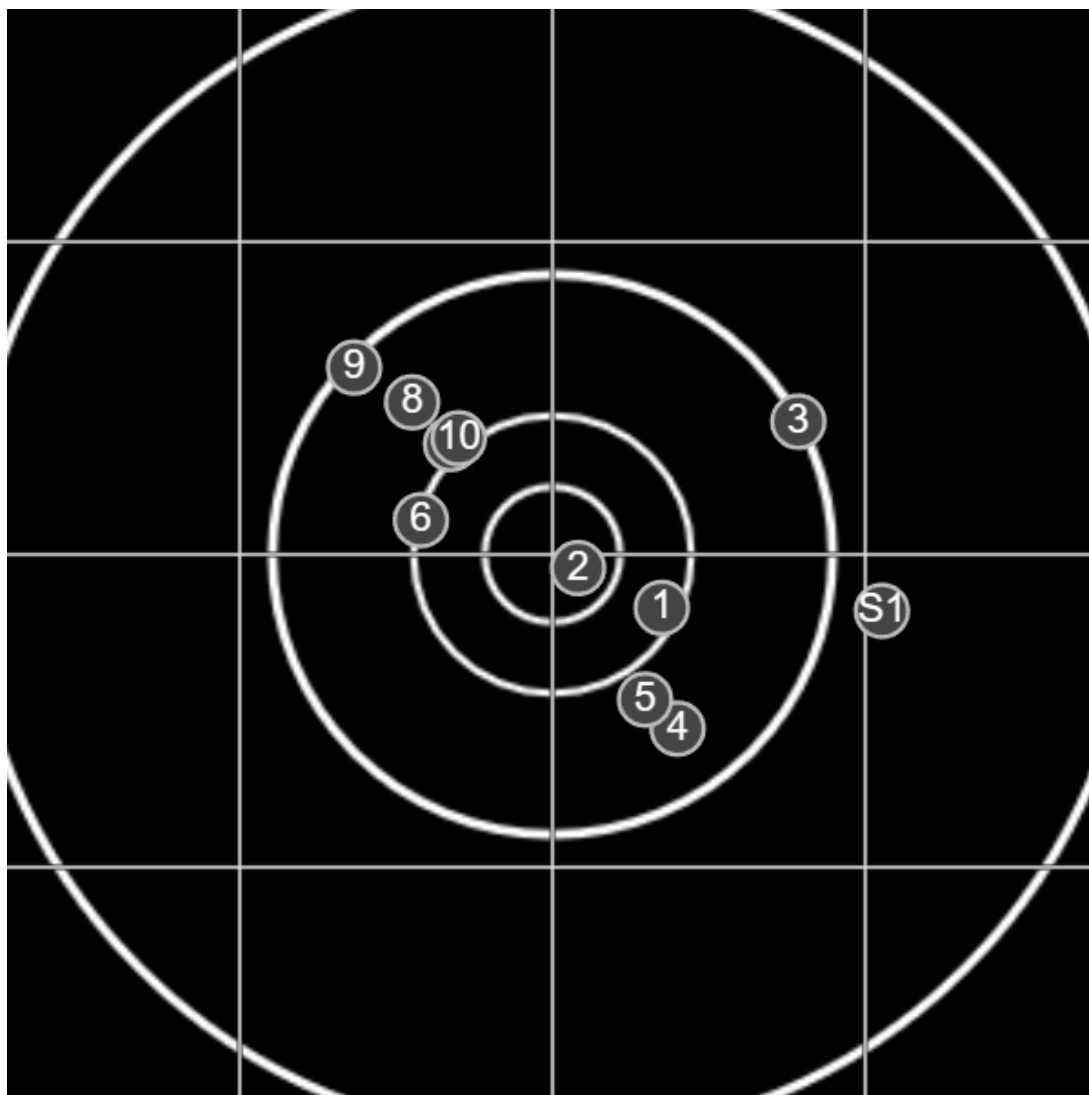

**SILVER  
MOUNTAIN  
TARGETS**  
Made in Canada

true  
05/08/2023  
1:31:30 pm

**BRC Club Shoot**  
Series 1  
600 yards

**BRC T4 [-56]**  
AU-600y

Group: 246.8 mm  
(226.2w x 183.8h)

(F)  
**Shooter**  
Mal Wright [m24]

**55.1**

**FINAL**  
v: 1935, sd: 18.0

#	fps	score
10	1933	6*
9	1940	5*
8	1930	5*
7	1915	6*
6	1935	6*
5	1927	5*
4	1941	5*
3	1982	5*
2	1931	X*
1	1914	6*
S1	1931	(4)*

**SILVER  
MOUNTAIN  
TARGETS**  
Made in Canada

true  
05/08/2023  
2:38:27 pm

**BRC Club Shoot**  
Series 1  
600 yards

**BRC T4 [-56]**  
AU-600y

Group: 137.9 mm  
(104.8w x 118.0h)

(F)

**Shooter**  
Mal Wright [m24]

**59.5**

**FINAL**  
v: 1936, sd: 5.2