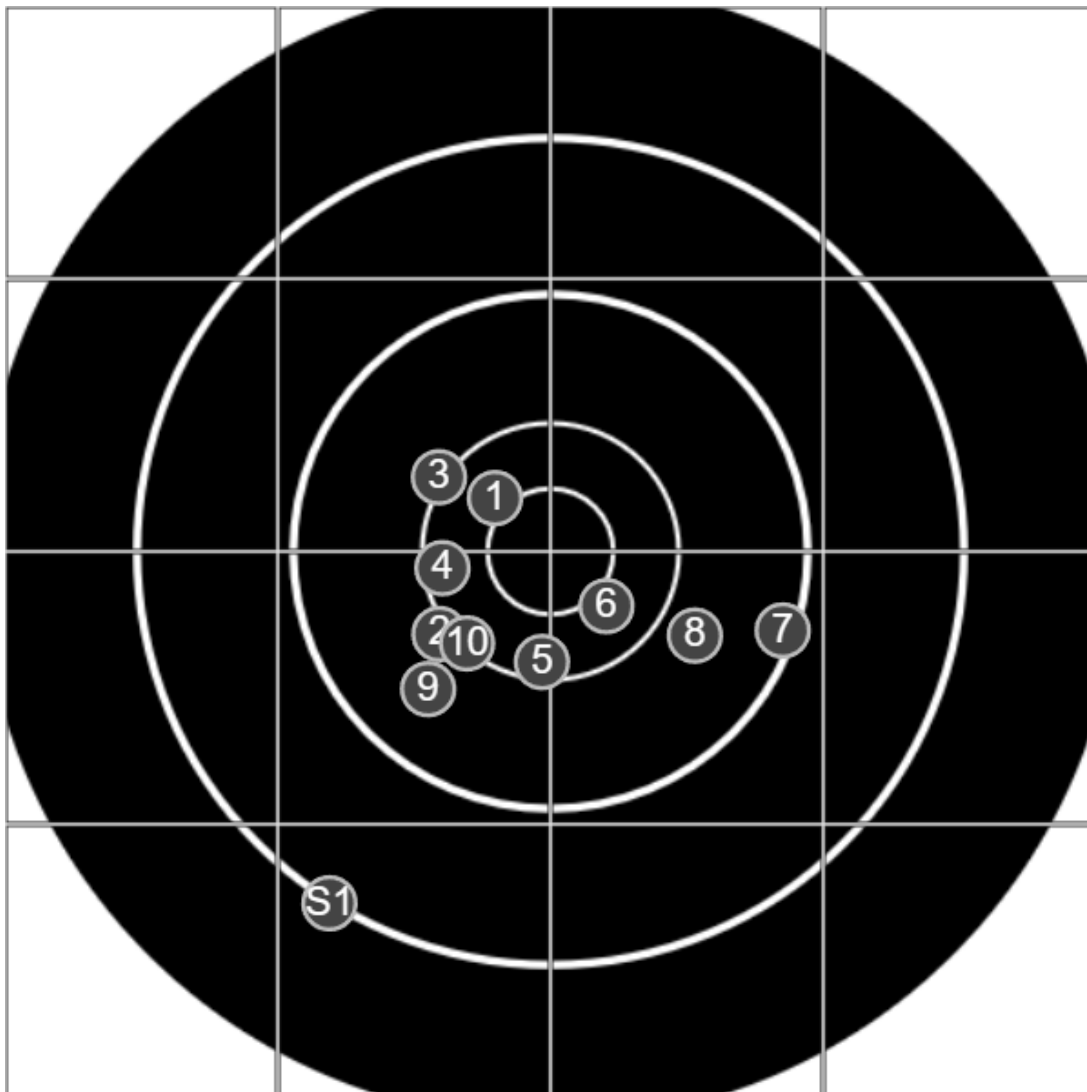

**SILVER
MOUNTAIN
TARGETS**
Made in Canada

true
26/08/2023
2:28:39 pm

BRC Club Shoot
Series 1
900 yards

BRC T6 [-62]
AU-LR

Group: 367.2 mm
(346.0w x 206.8h)

(F)
Shooter
Ben Wright [m09]

56.0

FINAL
v: 1580, sd: 7.7