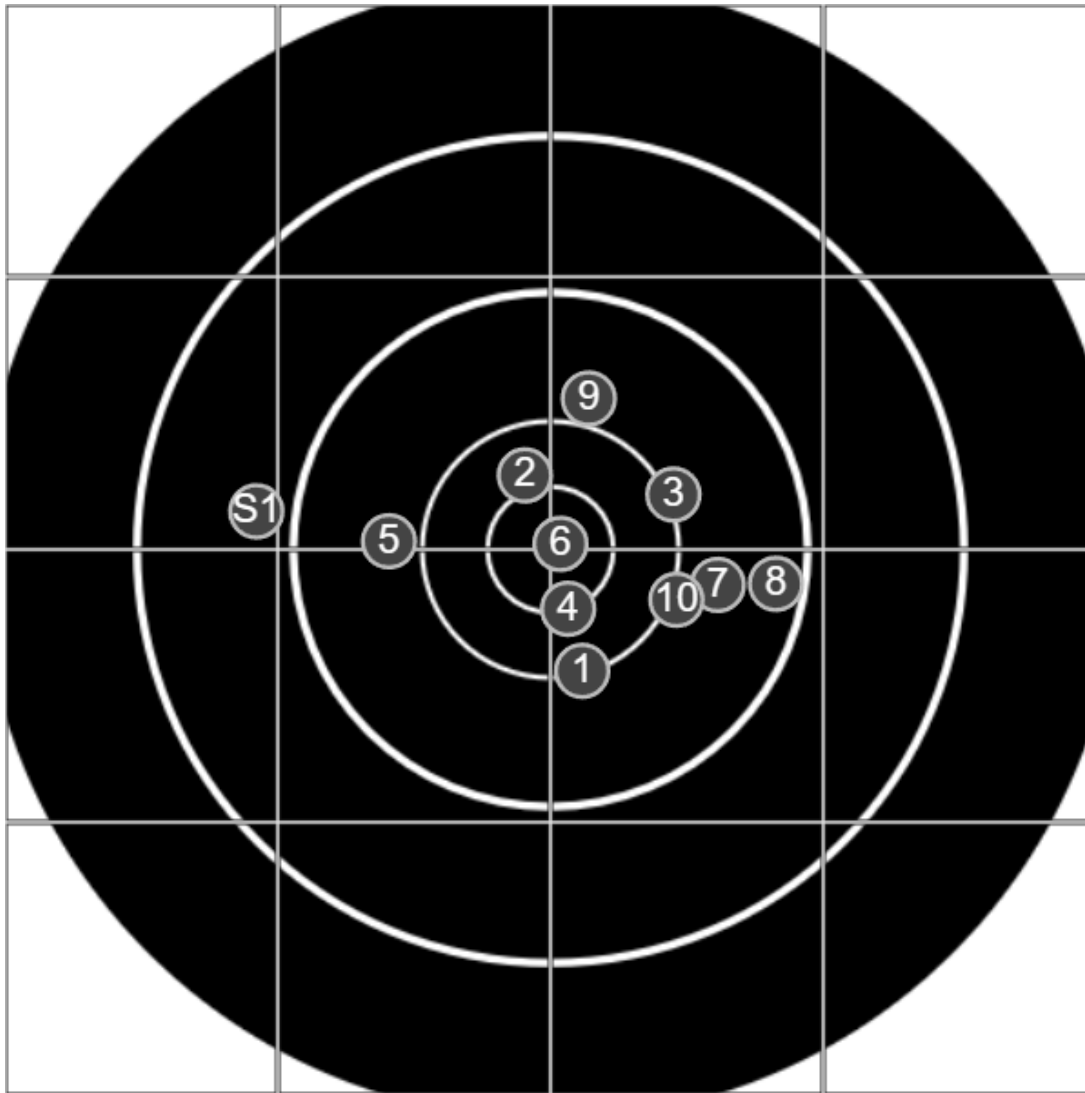

**SILVER
MOUNTAIN
TARGETS**
Made in Canada

true
26/08/2023
2:56:08 pm

BRC Club Shoot
Series 1
900 yards

BRC T4 [-85]
AU-LR

Group: 379.9 mm
(377.6w x 265.8h)

(F)
Shooter
Ben Wright [m09]

55.2

FINAL
v: 1588, sd: 9.4